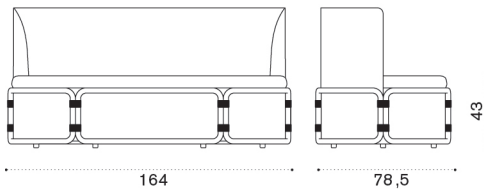

Polypropylene Leofanto 1

Polypropylene Carmide 11

Back cushion 50x30

Polypropylene Leofanto 1

Polypropylene Carmide 11

Rotin

2 seater sofa

→ 46 | 1 box 170X82X93H 66 Kg