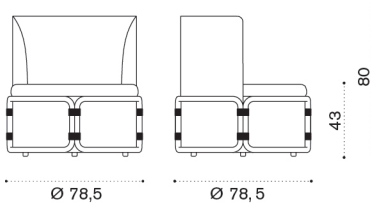

Lounge armchair

→ 22,5 | 1 box 85X84X85H 29,5 Kg

RTPLT5P13	Pickled teak + rust fabric
RTPLT5PP40	Pickled teak + aegean ice fabric
RTPLT5PP41	Pickled teak + aegean blue fabric
RTPLD57P13	Alu. burnished brass + rust fabric
RTPLD57PP40	Alu. burnished brass + aegean ice fabric
RTPLD57PP41	Alu. burnished brass + aegean blue fabric
COVER644	Rain cover Ø80 h79