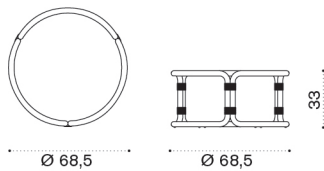

→ 9,5 | 1 box 75X75X40H 13,5 Kg

RTTCTM2H1T5MM	Pickled teak + marble mosaic
RTTCTM2H1T5PSL	Pickled teak + london smoke
RTTCTM2H1T5MC	Pickled teak + cipollino marble
RTTCTM2H1T5MS	Pickled teak + carrara marble
RTTCTM2H1D57MM	Alu. burnished brass + marble mosaic
RTTCTM2H1D57PSL	Alu. burnished brass + london smoke
RTTCTM2H1D57MC	Alu. burnished brass + cipollino marble
RTTCTM2H1D57MS	Alu. burnished brass + carrara marble

COVER646 Rain cover Ø70 h32