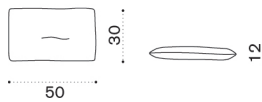

Rotin

Design: Zanellato / Bortotto

Back cushion 50x30 cm

→ 0,5

Item	Description
RTCUSCRP29	Back cushion, chartreuse
RTCUSCRPP40	Back cushion, ice
RTCUSCRPP43	Back cushion, carmide 11
RTCUSCRPP42	Back cushion, leofanto 1

Coffee table Ø43,5 h42