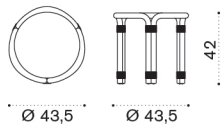

Coffee table Ø43,5 h42

→ 9 | 1 box 48X48X48H 15 Kg

RTTCTM1H2T5MM	Pickled teak + mosaic marble
RTTCTM1H2T5PSL	Pickled teak + london smoke
RTTCTM1H2T5MC	Pickled teak + cipollino marble
RTTCTM1H2T5MS	Pickled teak + carrara marble
RTTCTM1H2D57MM	Alu. burnished brass + mosaic marble
RTTCTM1H2D57PSL	Alu. burnished brass + london smoke
RTTCTM1H2D57MC	Alu. burnished brass + cipollino marble
RTTCTM1H2D57MS	Alu. burnished brass + carrara marble