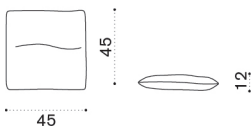

→ 0,5

RTCUSCQPP40	Back cushion, ice
RTCUSCQPP41	Back cushion, aegean blue
RTCUSCQPP42	Back cushion, leofanto 1
RTCUSCQPP43	Back cushion, carmide 11
RTCUSCQP29	Back cushion, chartreuse
RTCUSCQA54	Back cushion, amazone