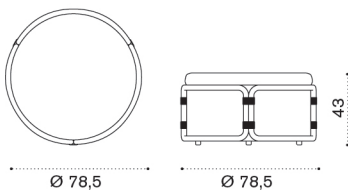

Pouf

→ 17 | 1 box 85X85X54H 22 Kg

RTPUT5P13	Pickled teak + rust fabric
RTPUT5PP40	Pickled teak + ice fabric
RTPUT5PP41	Pickled teak + aegean blue fabric
RTPUD57P13	Alu. burnished brass + rust fabric
RTPUD57PP40	Alu. burnished brass + ice fabric
RTPUD57PP41	Alu. burnished brass + aegean blue fabric
COVER645	Rain cover Ø80 h42

Back cushion 45x45 cm