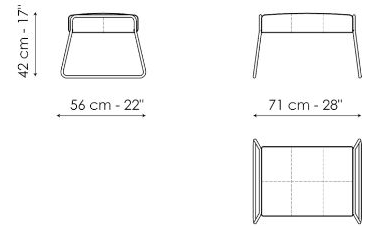

Data sheet

Nikos

Width: 83cm
Depth: 87cm
Height: 74cm

Nikos hi

Width: 80cm
Depth: 93cm
Height: 96cm

Nikos footrest

Width: 71cm
Depth: 56cm
Height: 42cm

Finishes