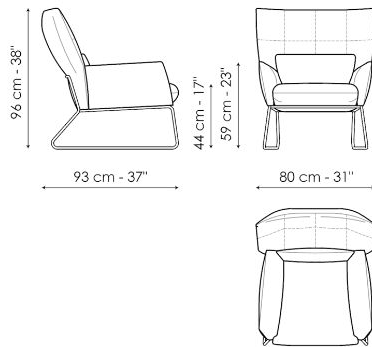

Data sheet

Nikos

Width: 83cm
Depth: 87cm
Height: 74cm

Nikos hi

Width: 80cm
Depth: 93cm
Height: 96cm

Nikos footrest

Width: 71cm
Depth: 56cm
Height: 42cm

Finishes