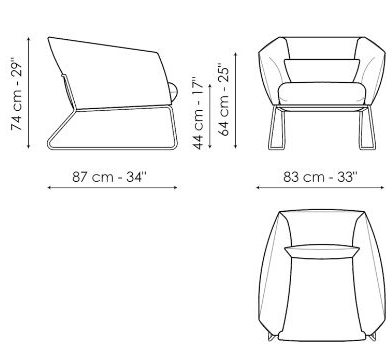

BONALDO

Nikos

Nikos, a metal frame armchair with a soft and enticing design that is an invitation to relaxation, is suitable not only for living spaces, but is also perfect for public environments and reception areas. Cosy and welcoming, it is particularly comfortable thanks to its shapes and its lower back cushion in soft down padding, which supports the lower back area. Nikos is also available in the version with a high backrest

Data sheet

Nikos

Width: 83cm
Depth: 87cm
Height: 74cm

Nikos hi

Width: 80cm
Depth: 93cm
Height: 96cm

Nikos footrest

Width: 71cm
Depth: 56cm
Height: 42cm

Finishes