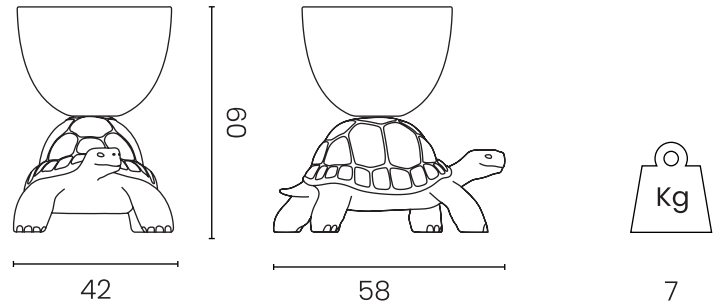

Turtle Carry Planter

DESIGN MARCANTONIO

Planter/Champagne cooler in recyclable batch-colored polyethylene.
Suitable for indoor and outdoor locations.

Materials

Base:

Batch coloured polyethylene

Packaging

No. of parcels:	1
Weight (kg):	8
Volume (m³):	0.16
Dimensions (LxWxH):	59 x 44 x 63 cm