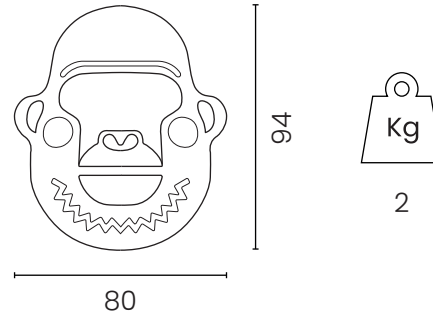

Gorillo Carpet

DESIGN MARCO OGGIAN, 2024

Hand tufted shaped acrylic carpet for indoor environments. Available in one medium size.

Materials

Carpet: Hand tufted acrylic

42106GO-M

Product use: Indoor locations

Packaging

No. of parcels:	1
Weight (kg):	3
Volume (m ³):	0.0324
Dimensions (LxWxH):	100 x 18 x 18 cm

Made in P.R.C.