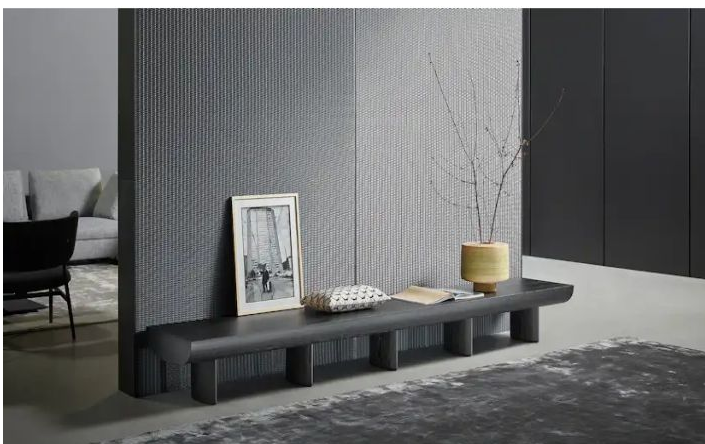

BONALDO

Sculptural

Designer: **Alain Gilles**

Designed by Alain Gilles, this TV stand is a piece with considerable impact even though it has a simple and linear design. Sculptural appears as a single wooden element supported by five legs which form the base. The surface develops in a downward arc while it has a cavity in the rear which is useful for concealing cables, thereby ensuring the

maximum in aesthetic performance. Whether used as a TV stand or a design TV console, placed against a wall under the TV or in the living room in front of a sofa, Sculptural genuinely resembles a sculpture and this is the true stylistic hallmark of this design.

Data sheet

Sculptural

Width: 280cm

Depth: 50cm

Height: 33cm

Finishes

FRAME

Wood