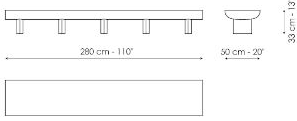

BONALDO

Sculptural

Designer: **Alain Gilles**

Designed by Alain Gilles, this TV stand is a piece with considerable impact even though it has a simple and linear design. Sculptural appears as a single wooden element supported by five legs which form the base. The surface develops in a downward arc while it has a cavity in the rear which is useful for concealing cables, thereby ensuring the

Data sheet

Sculptural

Width: 280cm

Depth: 50cm

Height: 33cm

Finishes

FRAME

Wood