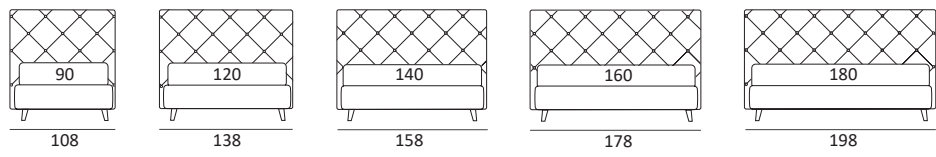

NOVEL LUX

DI SERIE:
 Piede in legno **Cubic** h cm 6, colore wengè

OPTIONAL:
 Piede in legno **Cubic** h cm 6-10, colori grigio, wengè
 Piede in legno **Classic** h cm 10, colori bianco, naturale, wengè
 Ruote **Carry**

AS STANDARD:
Cubic wooden foot H 6 cm, colour: wenge

OPTIONALS:
Cubic wooden foot H 6-10 cm, colours: grey, wenge
Classic wooden foot H 10 cm, colours: white, natural, wenge
Carry wheels

NOVEL LUX COMPATTO