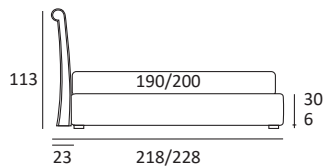

NOVEL LUX

DI SERIE:
 Piede in legno **Cubic** h cm 6, colore wengè

OPTIONAL:
 Piede in legno **Cubic** h cm 6-10, colori grigio, wengè
 Piede in legno **Classic** h cm 10, colori bianco, naturale, wengè
 Ruote **Carry**

AS STANDARD:
Cubic wooden foot H 6 cm, colour: wenge

OPTIONALS:
Cubic wooden foot H 6-10 cm, colours: grey, wenge
Classic wooden foot H 10 cm, colours: white, natural, wenge
Carry wheels

NOVEL LUX COMPATTO