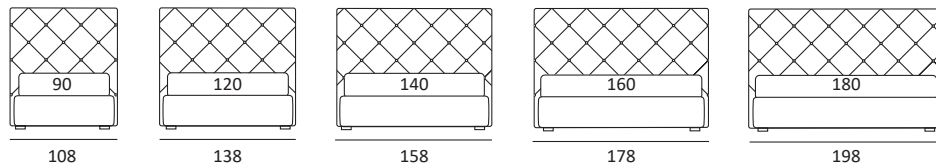

NOVEL LUX

DI SERIE:
 Piede in legno **Cubic** h cm 6, colore wengè

OPTIONAL:
 Piede in legno **Cubic** h cm 6-10, colori grigio, wengè
 Piede in legno **Classic** h cm 10, colori bianco, naturale, wengè
 Ruote **Carry**

AS STANDARD:
Cubic wooden foot H 6 cm, colour: wenge

OPTIONALS:
Cubic wooden foot H 6-10 cm, colours: grey, wenge
Classic wooden foot H 10 cm, colours: white, natural, wenge
Carry wheels

NOVEL LUX COMPATTO