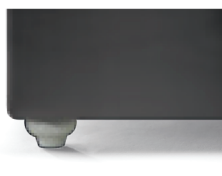

Piede **CLASSIC**
H cm 10, colori bianco, naturale, wengè
H 10 cm, colours white, natural, wengè