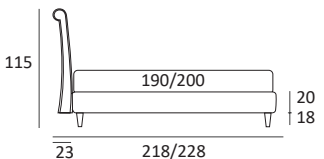

NOVEL LUX LIFT

DI SERIE:
Piede in legno **Log** h cm 18, colore wengè

OPTIONAL:
Piede in legno **Log** e **Classic** h cm 18, colori bianco, naturale, wengè
Piede in metallo **Bill** h cm 18, finitura marrone moka

AS STANDARD:
Log wooden foot H 18 cm, colour: wenge

OPTIONALS:
Log and **Classic** wooden foot H 18 cm, colours: white, natural, wenge
Bill metal foot H 18 cm, brown mocha finish