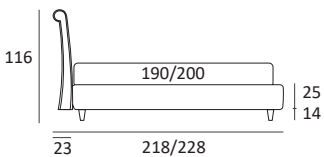

NOVEL LUX

DI SERIE:
 Piede in legno **Cubic** h cm 6, colore wengè

OPTIONAL:
 Piede in legno **Cubic** h cm 6-10, colori grigio, wengè
 Piede in legno **Classic** h cm 10, colori bianco, naturale, wengè
 Ruote **Carry**

AS STANDARD:
Cubic wooden foot H 6 cm, colour: wenge

OPTIONALS:
Cubic wooden foot H 6-10 cm, colours: grey, wenge
Classic wooden foot H 10 cm, colours: white, natural, wenge
Carry wheels

NOVEL LUX COMPATTO