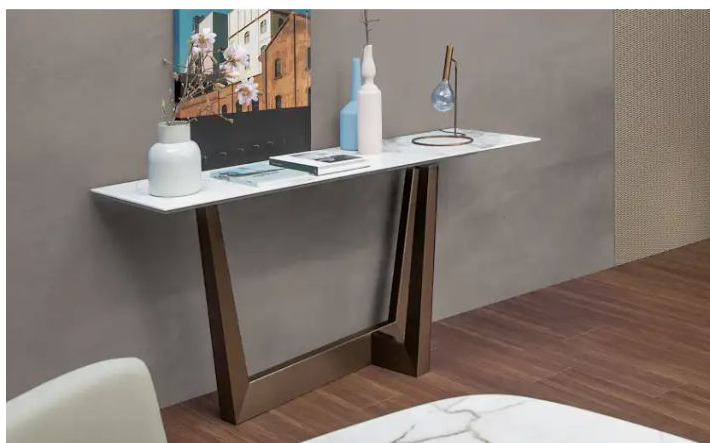

Elegant and original, the Art Console is a design console for entrance areas characterized by the design of the metal base that supports a long top. The load-bearing frame is distinguished for its elevated dynamism, its solidity and sculptural impact. The top is placed on it firmly, with a final effect of incredible lightness. The base is available in painted

metal while the top is available in various choices of wood or in ceramic (marble only in the round-edges version) and in the rectangular or round-edges version. The Art Console stands out on account of its elegant geometric and graphic value, enhanced by the richness of the materials and finishes.