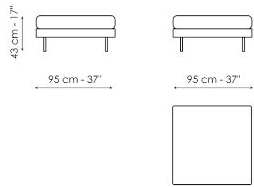

Data sheet

Sofa 270

Width: 270cm
Depth: 95cm
Height: 88cm

Sofa 240

Width: 240cm
Depth: 95cm
Height: 88cm

Sofa 210

Width: 210cm
Depth: 95cm
Height: 88cm

Sofa 180

Width: 180cm
Depth: 95cm
Height: 88cm

End section sofa 262

Width: 262cm
Depth: 95cm
Height: 88cm

End section sofa 232

Width: 232cm
Depth: 95cm
Height: 88cm

End section sofa 202

Width: 202cm
Depth: 95cm
Height: 88cm

End section sofa 172

Width: 172cm
Depth: 95cm
Height: 88cm

Meridiana

Width: 230cm
Depth: 95cm
Height: 88cm

Chaise longue

Width: 170cm
 Depth: 122cm
 Height: 88cm

Corner

Width: 95cm
 Depth: 95cm
 Height: 88cm

Armchair

Width: 112cm
 Depth: 95cm
 Height: 88cm

Pouf 95x95

Width: 95cm
 Depth: 95cm
 Height: 43cm

Pouf 120x120

Width: 120cm
 Depth: 120cm
 Height: 43cm

Finishes

FEET