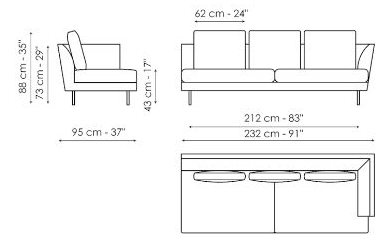

Data sheet

Sofa 270

Width: 270cm
Depth: 95cm
Height: 88cm

Sofa 240

Width: 240cm
Depth: 95cm
Height: 88cm

Sofa 210

Width: 210cm
Depth: 95cm
Height: 88cm

Sofa 180

Width: 180cm
Depth: 95cm
Height: 88cm

End section sofa 262

Width: 262cm
Depth: 95cm
Height: 88cm

End section sofa 232

Width: 232cm
Depth: 95cm
Height: 88cm

End section sofa 202

Width: 202cm
Depth: 95cm
Height: 88cm

End section sofa 172

Width: 172cm
Depth: 95cm
Height: 88cm

Meridiana

Width: 230cm
Depth: 95cm
Height: 88cm

Chaise longue

Width: 170cm
 Depth: 122cm
 Height: 88cm

Corner

Width: 95cm
 Depth: 95cm
 Height: 88cm

Armchair

Width: 112cm
 Depth: 95cm
 Height: 88cm

Pouf 95x95

Width: 95cm
 Depth: 95cm
 Height: 43cm

Pouf 120x120

Width: 120cm
 Depth: 120cm
 Height: 43cm

Finishes

FEET