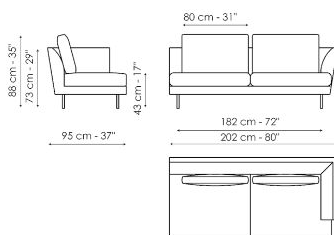

Data sheet

Sofa 270

Width: 270cm
Depth: 95cm
Height: 88cm

Sofa 240

Width: 240cm
Depth: 95cm
Height: 88cm

Sofa 210

Width: 210cm
Depth: 95cm
Height: 88cm

Sofa 180

Width: 180cm
Depth: 95cm
Height: 88cm

End section sofa 262

Width: 262cm
Depth: 95cm
Height: 88cm

End section sofa 232

Width: 232cm
Depth: 95cm
Height: 88cm

End section sofa 202

Width: 202cm
Depth: 95cm
Height: 88cm

End section sofa 172

Width: 172cm
Depth: 95cm
Height: 88cm

Meridiana

Width: 230cm
Depth: 95cm
Height: 88cm

Chaise longue

Width: 170cm
 Depth: 122cm
 Height: 88cm

Corner

Width: 95cm
 Depth: 95cm
 Height: 88cm

Armchair

Width: 112cm
 Depth: 95cm
 Height: 88cm

Pouf 95x95

Width: 95cm
 Depth: 95cm
 Height: 43cm

Pouf 120x120

Width: 120cm
 Depth: 120cm
 Height: 43cm

Finishes

FEET