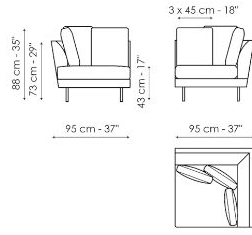

Data sheet

Sofa 270

Width: 270cm
Depth: 95cm
Height: 88cm

Sofa 240

Width: 240cm
Depth: 95cm
Height: 88cm

Sofa 210

Width: 210cm
Depth: 95cm
Height: 88cm

Sofa 180

Width: 180cm
Depth: 95cm
Height: 88cm

End section sofa 262

Width: 262cm
Depth: 95cm
Height: 88cm

End section sofa 232

Width: 232cm
Depth: 95cm
Height: 88cm

End section sofa 202

Width: 202cm
Depth: 95cm
Height: 88cm

End section sofa 172

Width: 172cm
Depth: 95cm
Height: 88cm

Meridiana

Width: 230cm
Depth: 95cm
Height: 88cm

Chaise longue

Width: 170cm
 Depth: 122cm
 Height: 88cm

Corner

Width: 95cm
 Depth: 95cm
 Height: 88cm

Armchair

Width: 112cm
 Depth: 95cm
 Height: 88cm

Pouf 95x95

Width: 95cm
 Depth: 95cm
 Height: 43cm

Pouf 120x120

Width: 120cm
 Depth: 120cm
 Height: 43cm

Finishes

FEET