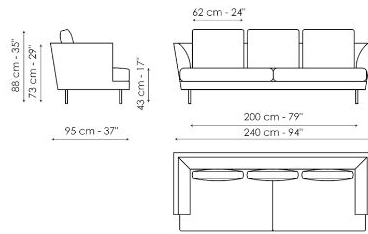

Data sheet

Sofa 270

Width: 270cm
Depth: 95cm
Height: 88cm

Sofa 240

Width: 240cm
Depth: 95cm
Height: 88cm

Sofa 210

Width: 210cm
Depth: 95cm
Height: 88cm

Sofa 180

Width: 180cm
Depth: 95cm
Height: 88cm

End section sofa 262

Width: 262cm
Depth: 95cm
Height: 88cm

End section sofa 232

Width: 232cm
Depth: 95cm
Height: 88cm

End section sofa 202

Width: 202cm
Depth: 95cm
Height: 88cm

End section sofa 172

Width: 172cm
Depth: 95cm
Height: 88cm

Meridiana

Width: 230cm
Depth: 95cm
Height: 88cm

Chaise longue

Width: 170cm
 Depth: 122cm
 Height: 88cm

Corner

Width: 95cm
 Depth: 95cm
 Height: 88cm

Armchair

Width: 112cm
 Depth: 95cm
 Height: 88cm

Pouf 95x95

Width: 95cm
 Depth: 95cm
 Height: 43cm

Pouf 120x120

Width: 120cm
 Depth: 120cm
 Height: 43cm

Finishes

FEET