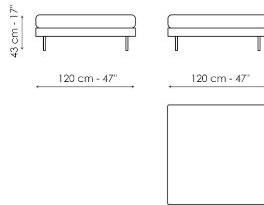

Data sheet

Sofa 270

Width: 270cm
Depth: 95cm
Height: 88cm

Sofa 240

Width: 240cm
Depth: 95cm
Height: 88cm

Sofa 210

Width: 210cm
Depth: 95cm
Height: 88cm

Sofa 180

Width: 180cm
Depth: 95cm
Height: 88cm

End section sofa 262

Width: 262cm
Depth: 95cm
Height: 88cm

End section sofa 232

Width: 232cm
Depth: 95cm
Height: 88cm

End section sofa 202

Width: 202cm
Depth: 95cm
Height: 88cm

End section sofa 172

Width: 172cm
Depth: 95cm
Height: 88cm

Meridiana

Width: 230cm
Depth: 95cm
Height: 88cm

Chaise longue

Width: 170cm
 Depth: 122cm
 Height: 88cm

Corner

Width: 95cm
 Depth: 95cm
 Height: 88cm

Armchair

Width: 112cm
 Depth: 95cm
 Height: 88cm

Pouf 95x95

Width: 95cm
 Depth: 95cm
 Height: 43cm

Pouf 120x120

Width: 120cm
 Depth: 120cm
 Height: 43cm

Finishes

FEET