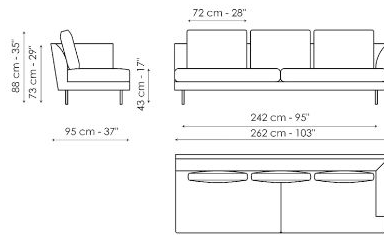

Data sheet

Sofa 270

Width: 270cm
Depth: 95cm
Height: 88cm

Sofa 240

Width: 240cm
Depth: 95cm
Height: 88cm

Sofa 210

Width: 210cm
Depth: 95cm
Height: 88cm

Sofa 180

Width: 180cm
Depth: 95cm
Height: 88cm

End section sofa 262

Width: 262cm
Depth: 95cm
Height: 88cm

End section sofa 232

Width: 232cm
Depth: 95cm
Height: 88cm

End section sofa 202

Width: 202cm
Depth: 95cm
Height: 88cm

End section sofa 172

Width: 172cm
Depth: 95cm
Height: 88cm

Meridiana

Width: 230cm
Depth: 95cm
Height: 88cm

Chaise longue

Width: 170cm
 Depth: 122cm
 Height: 88cm

Corner

Width: 95cm
 Depth: 95cm
 Height: 88cm

Armchair

Width: 112cm
 Depth: 95cm
 Height: 88cm

Pouf 95x95

Width: 95cm
 Depth: 95cm
 Height: 43cm

Pouf 120x120

Width: 120cm
 Depth: 120cm
 Height: 43cm

Finishes

FEET