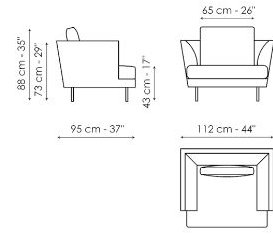

Data sheet

Sofa 270

Width: 270cm
Depth: 95cm
Height: 88cm

Sofa 240

Width: 240cm
Depth: 95cm
Height: 88cm

Sofa 210

Width: 210cm
Depth: 95cm
Height: 88cm

Sofa 180

Width: 180cm
Depth: 95cm
Height: 88cm

End section sofa 262

Width: 262cm
Depth: 95cm
Height: 88cm

End section sofa 232

Width: 232cm
Depth: 95cm
Height: 88cm

End section sofa 202

Width: 202cm
Depth: 95cm
Height: 88cm

End section sofa 172

Width: 172cm
Depth: 95cm
Height: 88cm

Meridiana

Width: 230cm
Depth: 95cm
Height: 88cm

Chaise longue

Width: 170cm
 Depth: 122cm
 Height: 88cm

Corner

Width: 95cm
 Depth: 95cm
 Height: 88cm

Armchair

Width: 112cm
 Depth: 95cm
 Height: 88cm

Pouf 95x95

Width: 95cm
 Depth: 95cm
 Height: 43cm

Pouf 120x120

Width: 120cm
 Depth: 120cm
 Height: 43cm

Finishes

FEET