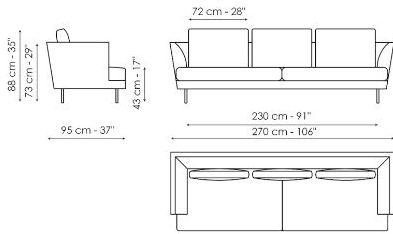

Data sheet

Sofa 270

Width: 270cm
Depth: 95cm
Height: 88cm

Sofa 240

Width: 240cm
Depth: 95cm
Height: 88cm

Sofa 210

Width: 210cm
Depth: 95cm
Height: 88cm

Sofa 180

Width: 180cm
Depth: 95cm
Height: 88cm

End section sofa 262

Width: 262cm
Depth: 95cm
Height: 88cm

End section sofa 232

Width: 232cm
Depth: 95cm
Height: 88cm

End section sofa 202

Width: 202cm
Depth: 95cm
Height: 88cm

End section sofa 172

Width: 172cm
Depth: 95cm
Height: 88cm

Meridiana

Width: 230cm
Depth: 95cm
Height: 88cm

Chaise longue

Width: 170cm
 Depth: 122cm
 Height: 88cm

Corner

Width: 95cm
 Depth: 95cm
 Height: 88cm

Armchair

Width: 112cm
 Depth: 95cm
 Height: 88cm

Pouf 95x95

Width: 95cm
 Depth: 95cm
 Height: 43cm

Pouf 120x120

Width: 120cm
 Depth: 120cm
 Height: 43cm

Finishes

FEET