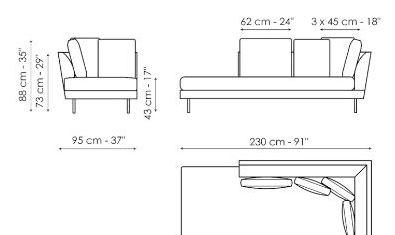

Data sheet

Sofa 270

Width: 270cm
Depth: 95cm
Height: 88cm

Sofa 240

Width: 240cm
Depth: 95cm
Height: 88cm

Sofa 210

Width: 210cm
Depth: 95cm
Height: 88cm

Sofa 180

Width: 180cm
Depth: 95cm
Height: 88cm

End section sofa 262

Width: 262cm
Depth: 95cm
Height: 88cm

End section sofa 232

Width: 232cm
Depth: 95cm
Height: 88cm

End section sofa 202

Width: 202cm
Depth: 95cm
Height: 88cm

End section sofa 172

Width: 172cm
Depth: 95cm
Height: 88cm

Meridiana

Width: 230cm
Depth: 95cm
Height: 88cm

Chaise longue

Width: 170cm
 Depth: 122cm
 Height: 88cm

Corner

Width: 95cm
 Depth: 95cm
 Height: 88cm

Armchair

Width: 112cm
 Depth: 95cm
 Height: 88cm

Pouf 95x95

Width: 95cm
 Depth: 95cm
 Height: 43cm

Pouf 120x120

Width: 120cm
 Depth: 120cm
 Height: 43cm

Finishes

FEET