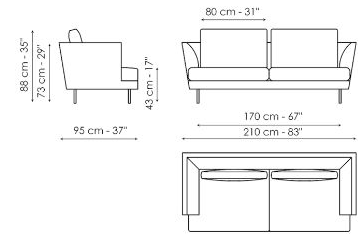

Data sheet

Sofa 270

Width: 270cm
Depth: 95cm
Height: 88cm

Sofa 240

Width: 240cm
Depth: 95cm
Height: 88cm

Sofa 210

Width: 210cm
Depth: 95cm
Height: 88cm

Sofa 180

Width: 180cm
Depth: 95cm
Height: 88cm

End section sofa 262

Width: 262cm
Depth: 95cm
Height: 88cm

End section sofa 232

Width: 232cm
Depth: 95cm
Height: 88cm

End section sofa 202

Width: 202cm
Depth: 95cm
Height: 88cm

End section sofa 172

Width: 172cm
Depth: 95cm
Height: 88cm

Meridiana

Width: 230cm
Depth: 95cm
Height: 88cm

Chaise longue

Width: 170cm
 Depth: 122cm
 Height: 88cm

Corner

Width: 95cm
 Depth: 95cm
 Height: 88cm

Armchair

Width: 112cm
 Depth: 95cm
 Height: 88cm

Pouf 95x95

Width: 95cm
 Depth: 95cm
 Height: 43cm

Pouf 120x120

Width: 120cm
 Depth: 120cm
 Height: 43cm

Finishes

FEET