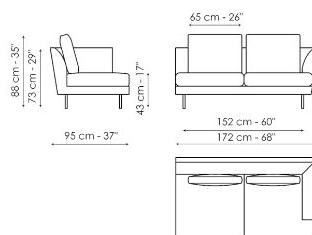

Data sheet

Sofa 270

Width: 270cm
Depth: 95cm
Height: 88cm

Sofa 240

Width: 240cm
Depth: 95cm
Height: 88cm

Sofa 210

Width: 210cm
Depth: 95cm
Height: 88cm

Sofa 180

Width: 180cm
Depth: 95cm
Height: 88cm

End section sofa 262

Width: 262cm
Depth: 95cm
Height: 88cm

End section sofa 232

Width: 232cm
Depth: 95cm
Height: 88cm

End section sofa 202

Width: 202cm
Depth: 95cm
Height: 88cm

End section sofa 172

Width: 172cm
Depth: 95cm
Height: 88cm

Meridiana

Width: 230cm
Depth: 95cm
Height: 88cm

Chaise longue

Width: 170cm
 Depth: 122cm
 Height: 88cm

Corner

Width: 95cm
 Depth: 95cm
 Height: 88cm

Armchair

Width: 112cm
 Depth: 95cm
 Height: 88cm

Pouf 95x95

Width: 95cm
 Depth: 95cm
 Height: 43cm

Pouf 120x120

Width: 120cm
 Depth: 120cm
 Height: 43cm

Finishes

FEET