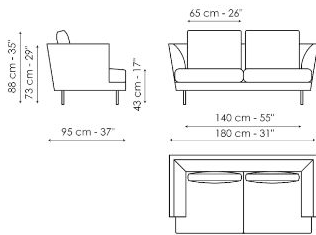

Data sheet

Sofa 270

Width: 270cm
Depth: 95cm
Height: 88cm

Sofa 240

Width: 240cm
Depth: 95cm
Height: 88cm

Sofa 210

Width: 210cm
Depth: 95cm
Height: 88cm

Sofa 180

Width: 180cm
Depth: 95cm
Height: 88cm

End section sofa 262

Width: 262cm
Depth: 95cm
Height: 88cm

End section sofa 232

Width: 232cm
Depth: 95cm
Height: 88cm

End section sofa 202

Width: 202cm
Depth: 95cm
Height: 88cm

End section sofa 172

Width: 172cm
Depth: 95cm
Height: 88cm

Meridiana

Width: 230cm
Depth: 95cm
Height: 88cm

Chaise longue

Width: 170cm
 Depth: 122cm
 Height: 88cm

Corner

Width: 95cm
 Depth: 95cm
 Height: 88cm

Armchair

Width: 112cm
 Depth: 95cm
 Height: 88cm

Pouf 95x95

Width: 95cm
 Depth: 95cm
 Height: 43cm

Pouf 120x120

Width: 120cm
 Depth: 120cm
 Height: 43cm

Finishes

FEET