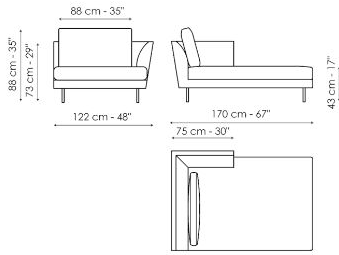

Data sheet

Sofa 270

Width: 270cm
Depth: 95cm
Height: 88cm

Sofa 240

Width: 240cm
Depth: 95cm
Height: 88cm

Sofa 210

Width: 210cm
Depth: 95cm
Height: 88cm

Sofa 180

Width: 180cm
Depth: 95cm
Height: 88cm

End section sofa 262

Width: 262cm
Depth: 95cm
Height: 88cm

End section sofa 232

Width: 232cm
Depth: 95cm
Height: 88cm

End section sofa 202

Width: 202cm
Depth: 95cm
Height: 88cm

End section sofa 172

Width: 172cm
Depth: 95cm
Height: 88cm

Meridiana

Width: 230cm
Depth: 95cm
Height: 88cm

Chaise longue

Width: 170cm
 Depth: 122cm
 Height: 88cm

Corner

Width: 95cm
 Depth: 95cm
 Height: 88cm

Armchair

Width: 112cm
 Depth: 95cm
 Height: 88cm

Pouf 95x95

Width: 95cm
 Depth: 95cm
 Height: 43cm

Pouf 120x120

Width: 120cm
 Depth: 120cm
 Height: 43cm

Finishes

FEET