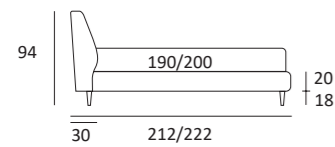

HUG

DI SERIE:
Piede in legno **Cubic** h cm 6, colore wengè

OPTIONAL:
Piede in legno **Cubic** h cm 6-10, colori grigio, wengè
Ruote **Carry**

AS STANDARD:
Cubic wooden foot H 6 cm, colour: wenge

OPTIONALS:
Cubic wooden foot H 6-10 cm, colours: grey, wenge
Carry wheels

HUG COMPATTO

DI SERIE:
Piede in legno **Log** h cm 14, colore wengè

OPTIONAL:
Piede in legno **Log** h cm 14, colori bianco, naturale
Piede in metallo **Bill** h cm 14, finitura marrone moka
Piede in metallo **Glam, Peak e Wily** h cm 14, finitura cromo, colori polvere, seta
Piede in metallo **Hop** h cm 14, finitura manganese

AS STANDARD:
Log wooden foot H 14 cm, colour: wenge

OPTIONALS:
Log wooden foot H 14 cm, colours: white, natural
Bill metal foot H 14 cm, brown mocha finish
Glam, Peak and Wily metal foot H 14 cm, chrome finish, colours: powder, silk
Hop metal foot H 14 cm, manganese finish

HUG LIFT

DI SERIE:
Piede in legno **Log** h cm 18, colore wengè

OPTIONAL:
Piede in legno **Log** h cm 18, colori bianco, naturale
Piede in metallo **Bill** h cm 18, finitura marrone moka
Piede in metallo **Glam, Peak e Wily** h cm 18, finitura cromo, colori polvere, seta
Piede in metallo **Hop** h cm 18, finitura manganese

AS STANDARD:
Log wooden foot H 18 cm, colour: wenge

OPTIONALS:
Log wooden foot H 18 cm, colours: white, natural
Bill metal foot H 18 cm, brown mocha finish
Glam, Peak and Wily metal foot H 18 cm, chrome finish, colours: powder, silk
Hop metal foot H 18 cm, manganese finish

Tipologie piedi e ruote / Feet and Wheels

PIEDI IN LEGNO WOOD FEET

PIEDI IN METALLO METAL FEET

RUOTA WHEEL