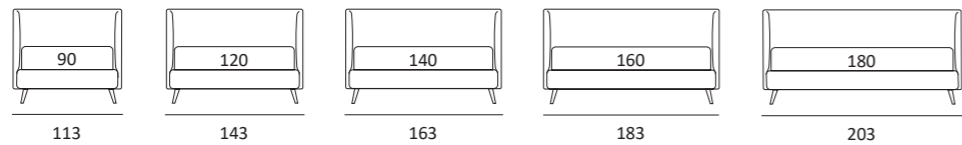

HUG LIFT

DI SERIE:
Piede in legno **Log** h cm 18, colore wengè

OPTIONAL:
Piede in legno **Log** h cm 18, colori bianco, naturale
Piede in metallo **Bill** h cm 18, finitura marrone moka
Piede in metallo **Glam, Peak e Wily** h cm 18, finitura cromo, colori polvere, seta
Piede in metallo **Hop** h cm 18, finitura manganese

AS STANDARD:
Log wooden foot H 18 cm, colour: wenge

OPTIONALS:
Log wooden foot H 18 cm, colours: white, natural
Bill metal foot H 18 cm, brown mocha finish
Glam, Peak and Wily metal foot H 18 cm, chrome finish, colours: powder, silk
Hop metal foot H 18 cm, manganese finish

Tipologie piedi e ruote / Feet and Wheels

PIEDI IN LEGNO WOOD FEET

PIEDI IN METALLO METAL FEET

RUOTA WHEEL