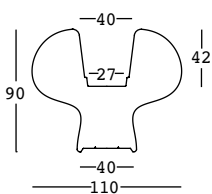

STRUTTURA/STRUCTURE

PE - Polietilene/*Polyethylene*
colore base/basic colour

6270

C2

CAPACITY:

Lt 43

GROSS WEIGHT:

kg 28,5

indoor

8270 - indoor

9270 - outdoor

outdoor

KIT LUCE/LIGHT KIT

GROSS WEIGHT:

kg 28,5

DETAILS: