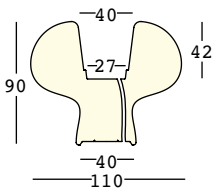

indoor

8270 - indoor

9270 - outdoor

outdoor

KIT LUCE/LIGHT KIT

GROSS WEIGHT:

kg 28,5

DETAILS: