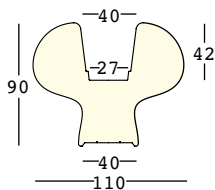

indoor

8270 - indoor

9270 - outdoor

outdoor

KIT LUCE/LIGHT KIT

GROSS WEIGHT:

kg 28,5

DETAILS: