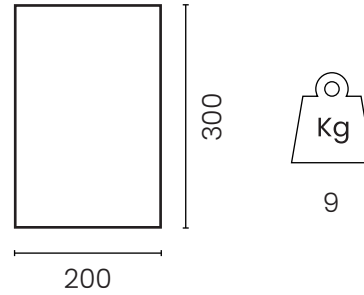

## Wave Green Rectangular

DESIGN RICHARD HUTTEN

Rectangular carpet with graphics, made of polyamide with non-slip backing. Available in one medium size.

### Packaging

No. of parcels: 1  
Weight (kg): 10.8  
Volume (m<sup>3</sup>): 0.18  
Dimensions (LxWxH): 200 x 30 x 30 cm

Made in Belgium