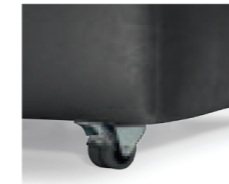

RUOTA WHEEL

Ruota **CARRY**
H cm 8
H 8 cm