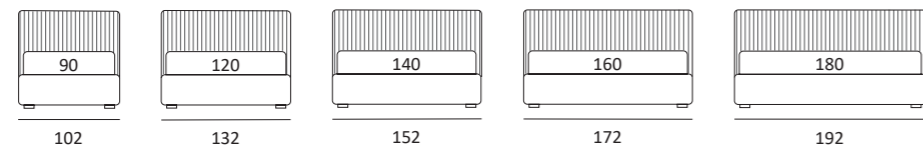

KEEN

DI SERIE:
Piede in legno **Cubic** h cm 6, colore wengè

OPTIONAL:
Piede in legno **Cubic** h cm 6-10, colori grigio, wengè
Ruote **Carry**

AS STANDARD:
Cubic wooden foot H 6 cm, colour: wenge

OPTIONALS:
Cubic wooden foot H 6-10 cm, colours: grey, wenge
Carry wheels

KEEN COMPATTO

DI SERIE:
Piede in legno **Log** h cm 14, colore wengè

OPTIONAL:
Piede in legno **Log** h cm 14, colori bianco, naturale
Piede in metallo **Bill** e **Tube** h cm 14, finitura marrone moka
Piede in metallo **Glam** e **Peak** h cm 14, finitura cromo, colori polvere, seta
Piede in metallo **Hop** h cm 14, finitura manganese

AS STANDARD:
Log wooden foot H 14 cm, colour: wenge

OPTIONALS:
Log wooden foot H 14 cm, colours: white, natural
Bill and **Tube** metal foot H 14 cm, brown mocha finish
Glam and **Peak** metal foot H 14 cm, chrome finish, colours: powder, silk
Hop metal foot H 14 cm, manganese finish

RUOTA WHEEL

Ruota **CARRY**
H cm 8
H 8 cm