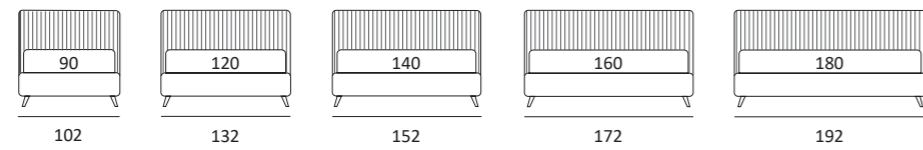

KEEN

DI SERIE:
Piede in legno **Cubic** h cm 6, colore wengè

OPTIONAL:
Piede in legno **Cubic** h cm 6-10, colori grigio, wengè
Ruote **Carry**

AS STANDARD:
Cubic wooden foot H 6 cm, colour: wenge

OPTIONALS:
Cubic wooden foot H 6-10 cm, colours: grey, wenge
Carry wheels

KEEN COMPATTO

DI SERIE:
Piede in legno **Log** h cm 14, colore wengè

OPTIONAL:
Piede in legno **Log** h cm 14, colori bianco, naturale
Piede in metallo **Bill** e **Tube** h cm 14, finitura marrone moka
Piede in metallo **Glam** e **Peak** h cm 14, finitura cromo, colori polvere, seta
Piede in metallo **Hop** h cm 14, finitura manganese

AS STANDARD:
Log wooden foot H 14 cm, colour: wenge

OPTIONALS:
Log wooden foot H 14 cm, colours: white, natural
Bill and **Tube** metal foot H 14 cm, brown mocha finish
Glam and **Peak** metal foot H 14 cm, chrome finish, colours: powder, silk
Hop metal foot H 14 cm, manganese finish

RUOTA WHEEL

Ruota **CARRY**
H cm 8
H 8 cm