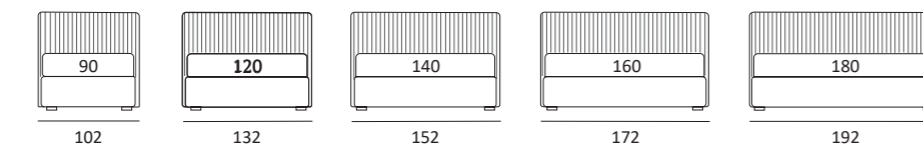

KEEN FILO

DI SERIE:
Piede in legno **Cubic** h cm 6, colore wengè

OPTIONAL:
Piede in legno **Cubic** h cm 6-10, colori grigio, wengè
Ruote **Carry**

AS STANDARD:
Cubic wooden foot H 6 cm, colour: wenge

OPTIONALS:
Cubic wooden foot H 6-10 cm, colours: grey, wenge
Carry wheels

Tipologie piedi e ruote / Feet and Wheels

PIEDI IN LEGNO WOOD FEET

PIEDI IN METALLO METAL FEET

RUOTA WHEEL