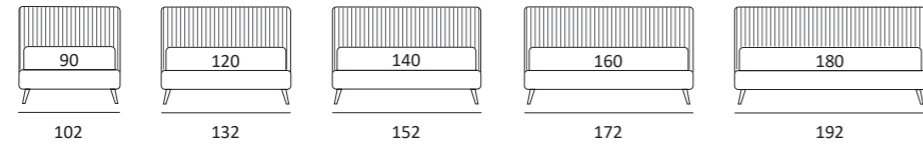

KEEN LIFT

DI SERIE:
Piede in legno **Log** h cm 18, colore wengè

OPTIONAL:
Piede in legno **Log** h cm 18, colori bianco, naturale
Piede in metallo **Bill** e **Tube** h cm 18, finitura marrone moka
Piede in metallo **Glam** e **Peak** h cm 18, finitura cromo, colori polvere, seta
Piede in metallo **Hop** h cm 18, finitura manganese

AS STANDARD:
Log wooden foot H 18 cm, colour: wenge

OPTIONALS:
Log wooden foot H 18 cm, colours: white, natural
Bill metal foot H 18 cm, brown mocha finish
Glam and **Peak** metal foot H 18 cm, chrome finish, colours: powder, silk
Hop metal foot H 18 cm, manganese finish