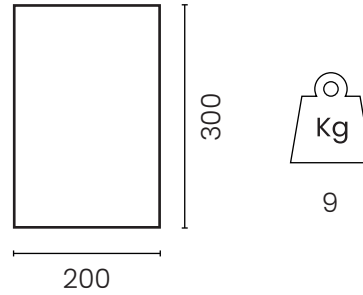

## Mostro 004 Rectangular

DESIGN MARCO OGGIAN

Rectangular carpet with graphics, made of polyamide with non-slip backing. Available in one size.

### Packaging

No. of parcels: 1  
Weight (kg): 10.8  
Volume (m<sup>3</sup>): 0.18  
Dimensions (LxWxH): 200 x 30 x 30 cm

Made in Belgium