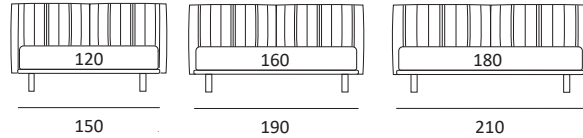

WARP AUTOPORTANTE

DI SERIE:

Piede in ABS **Bolt** h cm 19

OPTIONAL:

Piede in plexiglass **Jiff** h cm 19

Piede in metallo **Glam** h cm 24, finitura cromo, colori polvere, seta

Piede in metallo **Hang** e **Hop** h cm 24, finitura manganese

Piede in metallo **Top** h cm 23, finitura satinato, colori polvere, seta

AS STANDARD:

Bolt Abs feet H 19 cm

OPTIONALS:

Jiff plexiglass foot H 19 cm

Glam metal foot H 24 cm, chrome finish, colours: powder, silk