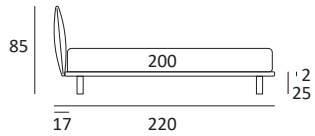

WARP AUTOPORTANTE

DI SERIE:

Piede in ABS **Bolt** h cm 19

OPTIONAL:

Piede in plexiglass **Jiff** h cm 19

Piede in metallo **Glam** h cm 24, finitura cromo, colori polvere, seta

Piede in metallo **Hang** e **Hop** h cm 24, finitura manganese

Piede in metallo **Top** h cm 23, finitura satinato, colori polvere, seta

AS STANDARD:

Bolt Abs feet H 19 cm

OPTIONALS:

Jiff plexiglass foot H 19 cm

Glam metal foot H 24 cm, chrome finish, colours: powder, silk