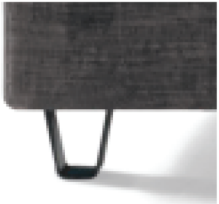

WARP AUTOPORTANTE

DI SERIE:

Piede in ABS **Bolt** h cm 19

OPTIONAL:

Piede in plexiglass **Jiff** h cm 19

Piede in metallo **Glam** h cm 24, finitura cromo, colori polvere, seta

Piede in metallo **Hang** e **Hop** h cm 24, finitura manganese

Piede in metallo **Top** h cm 23, finitura satinato, colori polvere, seta

AS STANDARD:

Bolt Abs feet H 19 cm

OPTIONALS:

Jiff plexiglass foot H 19 cm

Glam metal foot H 24 cm, chrome finish, colours: powder, silk

Hang and **Hop** metal foot H 24 cm, manganese finish

Top metal foot H 23 cm, satin finish, colours: powder, silk

Tipologie Piedi / Feet

PIEDI IN METALLO METAL FEET

Piede **GLAM**

H cm 14-18-24, finitura cromo, colori polvere, seta
H 14-18-24 cm, chrome finish, colours powder, silk