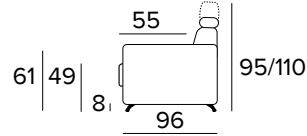

Standard mattress Engel in expanded polyurethane density 30 kg/m³, covered with 100% polyester fabric.
Mattress thickness: 17 cm

DREAM COLLECTION | DREAM COLLECTION

CLASS 4

DIVANO 2 POSTI FISSO O LETTO / CANAPÈ 2 PLACES FIXE OU CONVERTIBLE / 2 SEATER SOFA FIXED OR BED