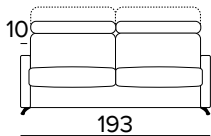

Standard mattress Engel in expanded polyurethane density 30 kg/m³, covered with 100% polyester fabric.
Mattress thickness: 17 cm

DREAM COLLECTION | DREAM COLLECTION

CLASS 4

DIVANO 2 POSTI FISSO O LETTO / CANAPÈ 2 PLACES FIXE OU CONVERTIBLE / 2 SEATER SOFA FIXED OR BED

MATERASSO / MATELAS / MATTRESS
CM 120x196 / H 17

CLASS 4

DIVANO 3 POSTI FISSO O LETTO / CANAPÈ 3 PLACES FIXE OU CONVERTIBLE / 3 SEATER SOFA FIXED OR BED

MATERASSO / MATELAS / MATTRESS
CM 140x196 / H 17

CLASS 4

DIVANO MAXI FISSO O LETTO / CANAPÈ MAXI FIXE OU CONVERTIBLE / MAXI SEATER SOFA FIXED OR BED

MATERASSO / MATELAS / MATTRESS
CM 160x196 / H 17

CLASS 4

PENISOLA CONTENITORE / MÉRIDIENNE COFFRE / PENINSULA CONTAINER