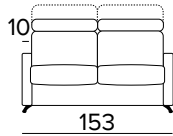

Standard mattress Engel in expanded polyurethane density 30 kg/m³, covered with 100% polyester fabric.
Mattress thickness: 17 cm

DREAM COLLECTION | DREAM COLLECTION

CLASS 4

DIVANO 2 POSTI FISSO O LETTO / CANAPÈ 2 PLACES FIXE OU CONVERTIBLE / 2 SEATER SOFA FIXED OR BED