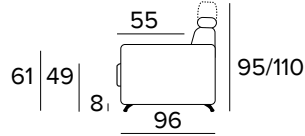

CLASS 5

DIVANO 2 POSTI FISSO O LETTO / CANAPÈ 2 PLACES FIXE OU CONVERTIBLE / 2 SEATER SOFA FIXED OR BED