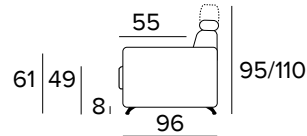

CLASS 4

DIVANO 3 POSTI FISSO O LETTO / CANAPÈ 3 PLACES FIXE OU CONVERTIBLE / 3 SEATER SOFA FIXED OR BED