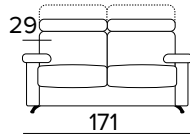

Backrest with cushion storage in expanded polyurethane density 18 Kg/m³ covered with 200g resin treated fabric

Wooden part made with ecological wooden panels

Adjustable headrest ratchet

Mechanism Otello Big

Frame with tube 30

Oven backed epoxy resin

Completely removable cover sofa

Decò pillows as an option

Standard chromed feet

Standard mattress Engel in expanded polyurethane density 30 kg/m³, covered with 100% polyester fabric.
Mattress thickness: 17 cm

CLASS 3

DIVANO 2 POSTI FISSO O LETTO / CANAPÈ 2 PLACES FIXE OU CONVERTIBLE / 2 SEATER SOFA FIXED OR BED

MATERASSO / MATELAS / MATTRESS
CM 120x196 / H 17

CLASS 3

DIVANO 3 POSTI FISSO O LETTO / CANAPÈ 3 PLACES FIXE OU CONVERTIBLE / 3 SEATER SOFA FIXED OR BED