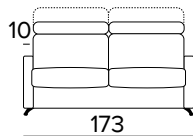

Standard mattress Engel in expanded polyurethane density 30 kg/m³, covered with 100% polyester fabric.
Mattress thickness: 17 cm

DREAM COLLECTION | DREAM COLLECTION

CLASS 4

DIVANO 2 POSTI FISSO O LETTO / CANAPÈ 2 PLACES FIXE OU CONVERTIBLE / 2 SEATER SOFA FIXED OR BED

MATERASSO / MATELAS / MATTRESS
CM 120x196 / H 17

CLASS 4

DIVANO 3 POSTI FISSO O LETTO / CANAPÈ 3 PLACES FIXE OU CONVERTIBLE / 3 SEATER SOFA FIXED OR BED

MATERASSO / MATELAS / MATTRESS
CM 140x196 / H 17

CLASS 4