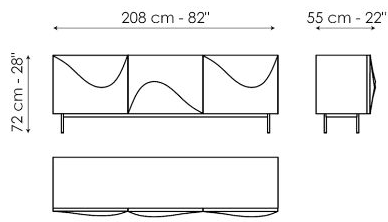

BONALDO

Vertigo

Inspired by the poster for Alfred Hitchcock's film of the same name, the Vertigo design sideboard is distinguished by the soft wave that characterizes the front doors, creating a flow of movement on the surface that softens the rigorous design of the unit. The metal base consists of four seemingly slender feet that give the entire unit a sense of lightness. The Vertigo sideboard is available in three different colour combinations:

Data sheet

Vertigo 208

Width: 208cm

Depth: 55cm

Height: 72cm

Vertigo 208

Width: 208cm

Depth: 55cm

Height: 60cm

Vertigo 138

Width: 138cm

Depth: 55cm

Height: 72cm

Vertigo 138

Width: 138cm

Depth: 55cm

Height: 60cm

Finishes

OUTSIDE FRAME

Wood

Lacquered wood
Mat bronze

Lacquered wood
Mat lead

Lacquered wood
Mat white

DOORS