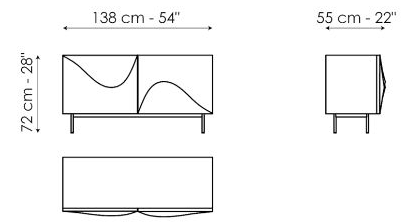

Data sheet

Vertigo 208

Width: 208cm

Depth: 55cm

Height: 72cm

Vertigo 208

Width: 208cm

Depth: 55cm

Height: 60cm

Vertigo 138

Width: 138cm

Depth: 55cm

Height: 72cm

Vertigo 138

Width: 138cm

Depth: 55cm

Height: 60cm

Finishes

OUTSIDE FRAME

Wood

Lacquered wood
Mat bronze

Lacquered wood
Mat lead

Lacquered wood
Mat white

DOORS