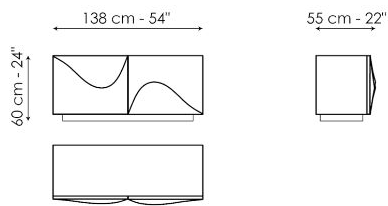

Data sheet

Vertigo 208

Width: 208cm

Depth: 55cm

Height: 72cm

Vertigo 208

Width: 208cm

Depth: 55cm

Height: 60cm

Vertigo 138

Width: 138cm

Depth: 55cm

Height: 72cm

Vertigo 138

Width: 138cm

Depth: 55cm

Height: 60cm

Finishes

OUTSIDE FRAME

Wood

Lacquered wood
Mat bronze

Lacquered wood
Mat lead

Lacquered wood
Mat white

DOORS