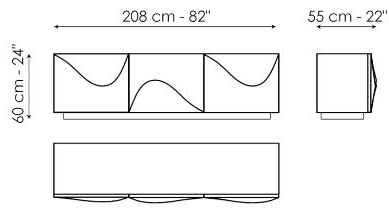

Data sheet

Vertigo 208

Width: 208cm

Depth: 55cm

Height: 72cm

Vertigo 208

Width: 208cm

Depth: 55cm

Height: 60cm

Vertigo 138

Width: 138cm

Depth: 55cm

Height: 72cm

Vertigo 138

Width: 138cm

Depth: 55cm

Height: 60cm

Finishes

OUTSIDE FRAME

Wood

Lacquered wood
Mat bronze

Lacquered wood
Mat lead

Lacquered wood
Mat white

DOORS