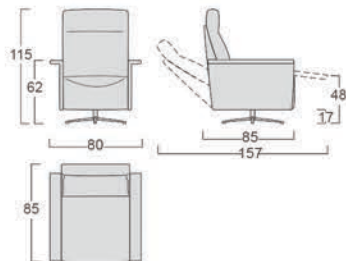

Poltrona Armchair

Piedini Feet

Base Aster girevole, di serie
Aster swivel base, standard

Base Plump girevole, optional
Plump swivel base, optional

Base Square girevole, optional
Square swivel base, optional