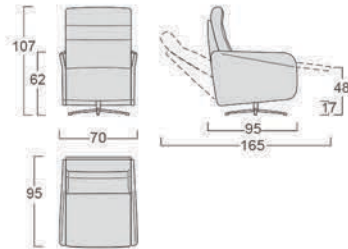

Poltrona Armchair

Piedini Feet

Base Aster girevole, di serie
Aster swivel base, standard

Base Plump girevole, optional
Plump swivel base, optional

Base Square girevole, optional
Square swivel base, optional