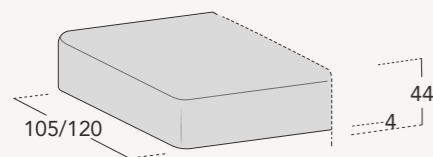

MATRIX

Disponibile in profondità cm 105 e cm 120
/ Available in depth cm 105 and cm 120

POSSIBILITÀ / POSSIBILITY

Finitura Line / Line finiture
Trapunta Band / Band quilting

Struttura L 85 P 105 H 44 / L 85 P 120 H 44
Struttura L 95 P 105 H 44 / L 95 P 120 H 44
Struttura L 105 P 105 H 44 / L 105 P 120 H 44
Struttura L 120 P 105 H 44 / L 120 P 120 H 44
Struttura L 160 P 105 H 44 / L 160 P 120 H 44
Struttura L 180 P 105 H 44 / L 180 P 120 H 44

Struttura L 200 P 105 H 44 / L 200 P 120 H 44
Struttura L 220 P 105 H 44 / L 220 P 120 H 44
Struttura L 240 P 105 H 44 / L 240 P 120 H 44
Struttura L 260 P 105 H 44 / L 260 P 120 H 44
Struttura goccia dx/sx L 140 P 140 H 44 (per composizioni P 105)
Struttura goccia dx/sx L 140 P 155 H 44 (per composizioni P 120)

Struttura inclinata dx/sx L 140 P 140 H 44 (per composizioni P 105)
Struttura inclinata dx/sx L 140 P 155 H 44 (per composizioni P 120)
Pouff Diam. 70
Bracciolo Roll Diam 20 P 75
Trapunta Band non prevista / Band quilting not available

PACCHETTI SCHIENA / BACKREST PACKS

Pacchetto schiena Matrix (disponibile anche con finitura Line)
/ Matrix backrest pack (available also with Line finiture)

Schiena Move (disponibile anche con trapunta Band e finitura Line)
/ Move pack (available also with Band quilting and Line finiture)

Schiena Move angolo (disponibile anche con trapunta Band e finitura Line)
/ Corner Move backrest (available also with Band quilting and Line finiture)

MATRIX SPECIAL

Disponibile in profondità cm 105 e cm 120
/ Available in depth cm 105 and cm 120

Finitura Line / Line finiture
Trapunta Band / Band quilting

Struttura L 85 P 105 H 44 / L 85 P 120 H 44
Struttura L 95 P 105 H 44 / L 95 P 120 H 44
Struttura L 105 P 105 H 44 / L 105 P 120 H 44
Struttura L 120 P 105 H 44 / L 120 P 120 H 44
Struttura L 160 P 105 H 44 / L 160 P 120 H 44
Struttura L 180 P 105 H 44 / L 180 P 120 H 44