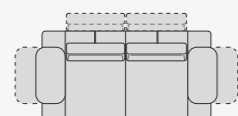

Divano
L 236/286 P 112/135 H 105