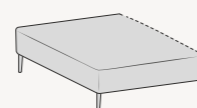

Finitura Line
/ Line finiture