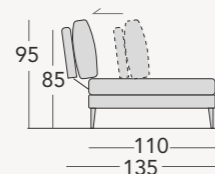

SOUND FLY

Divano
L 200 P 110/135 H 95