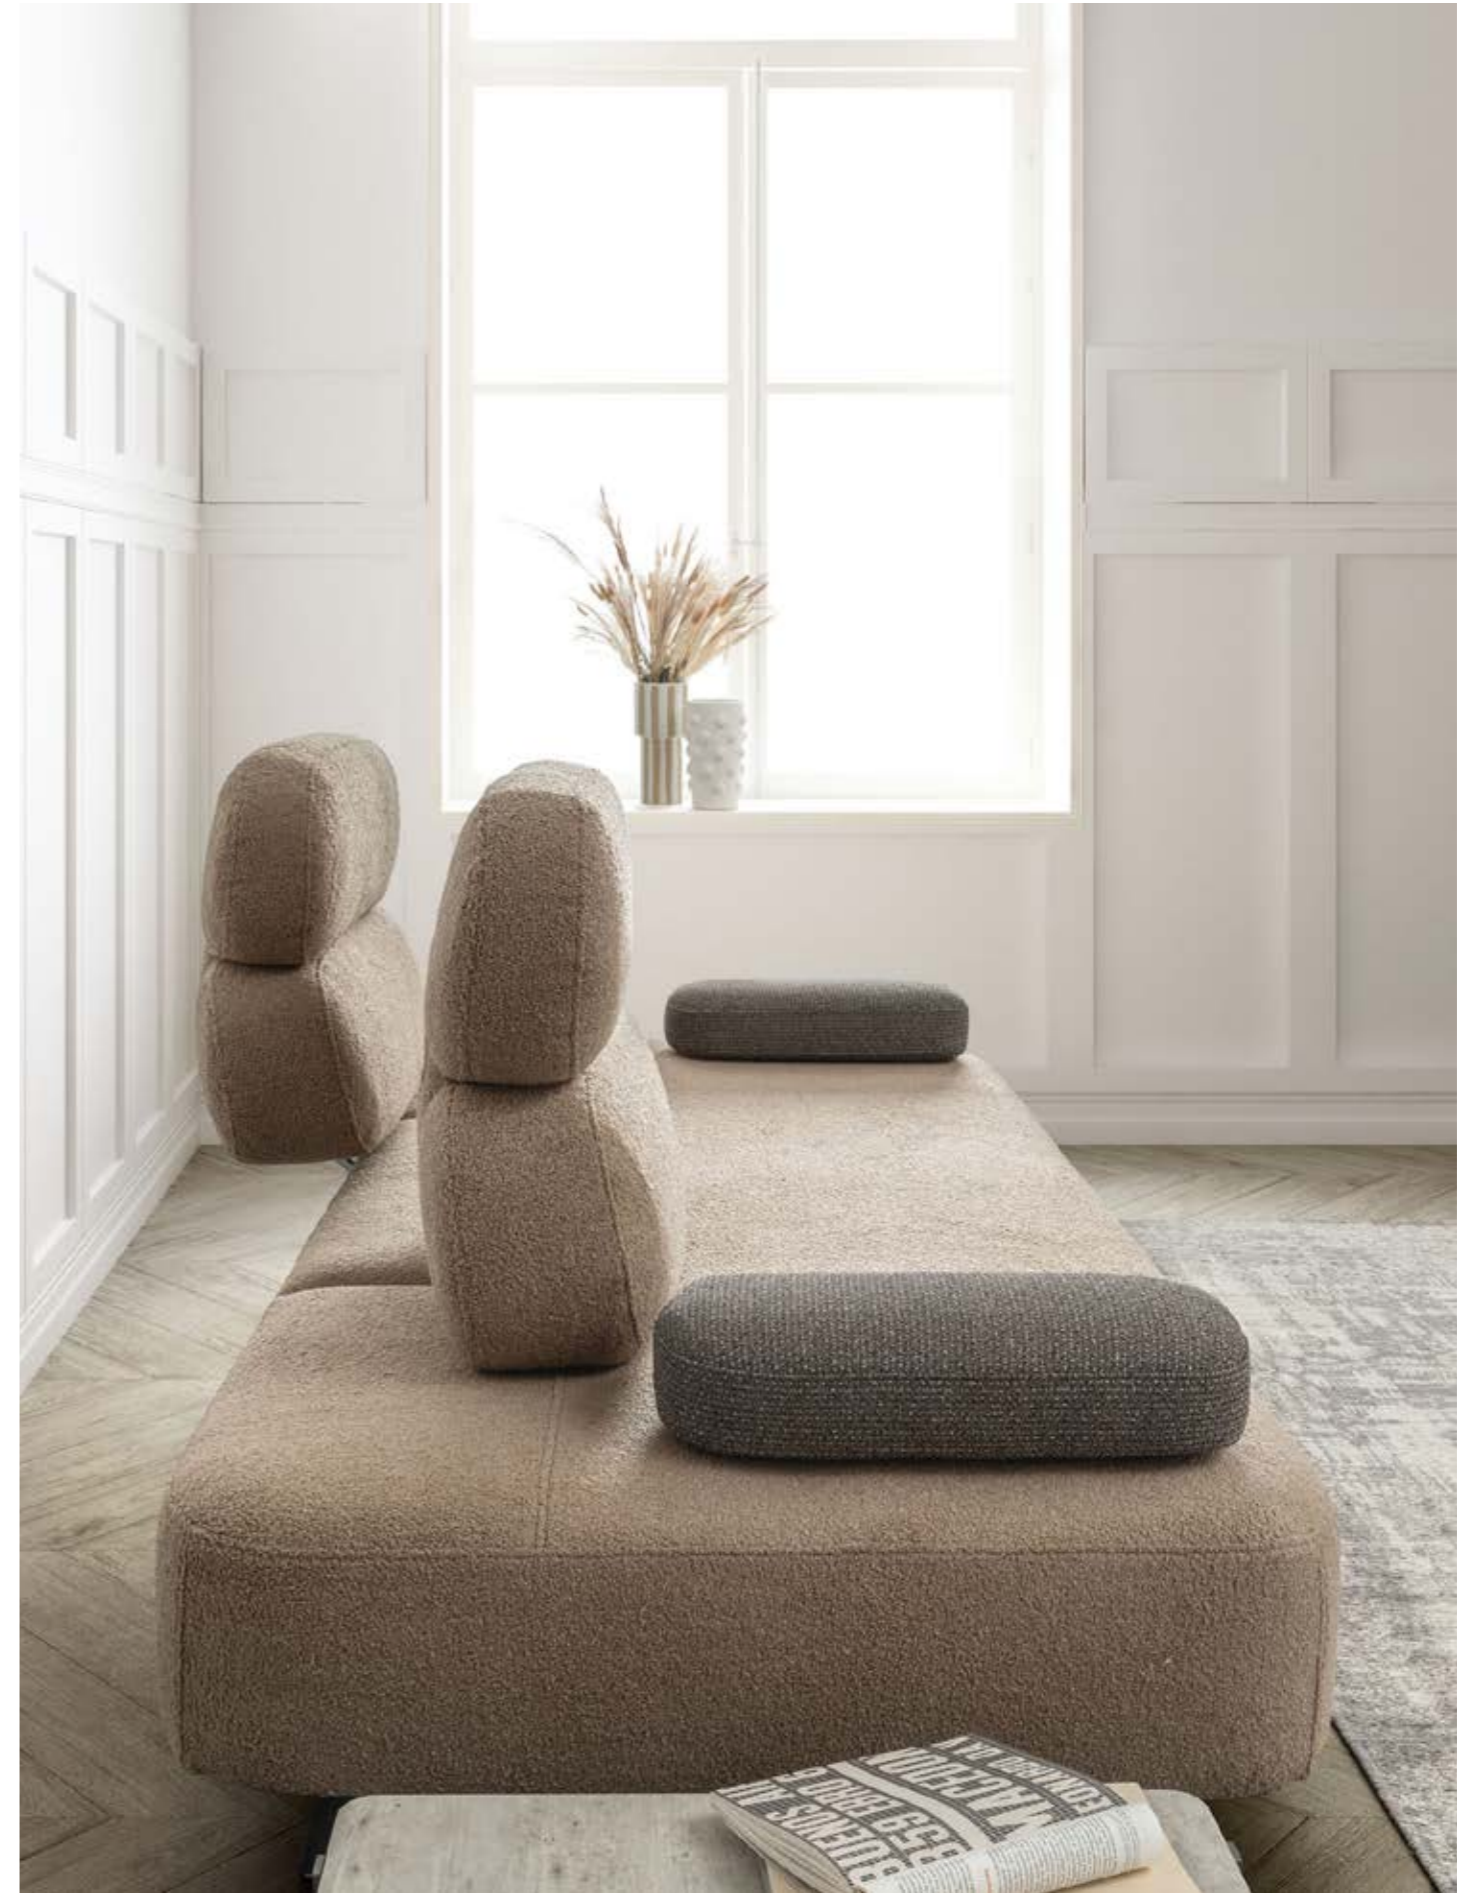

# AVALON

Divano cm 234 / Sofa cm 234  
Piede Stive finitura manganese / Stive foot in manganese finish  
Tavolino Set cm 70x70 / Set coffee table cm 70x70