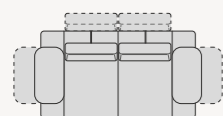

PULL

Divano
L 216/266 P 112/135 H 105