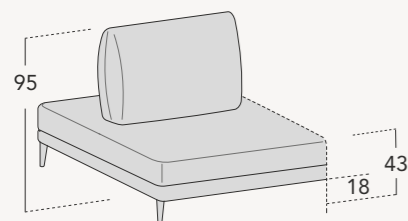

SOUND FLY

TIPOLOGIA PIEDI / FEET TYPE

Piede Link in metallo
finitura nichel nero di
serie, cromo optional
Standard black nickel
finish metal Link foot,
chrome finish
optional

Piede Frame in metallo
finitura anodic bronze,
manganese o nero
opaco optional
Optional anodic bronze,
manganese or
matte black finish
metal Frame foot

Piede Jump in metallo
finitura anodic bronze,
manganese o nero
opaco optional
Optional anodic bronze,
manganese or matte
black finish metal
Jump foot

Piede Zed in metallo
finitura anodic bronze,
manganese o nero
opaco optional
Optional anodic bronze,
manganese or
matte black finish
metal Zed foot

INFORMAZIONI TECNICHE / TECHNICAL INFORMATION

Struttura: legno stagionato e agglomerato, completamente rivestita in vellutino accoppiato in fibra di poliestere gr 300.

Cuscino seduta: in poliuretano espanso indeformabile D 35 CIRCULARREFOAM®, rivestito in ovatta di poliestere gr 300.

Cuscini schienale: in piuma d'oca sterilizzata e fibra di poliestere suddivisi in comparti.

Meccanismo per movimento schiena: in metallo.

Bracciolo Roll e Tune: in poliuretano espanso indeformabile con inserto in metallo.

Rivestimenti: completamente sfoderabile in tessuto, parzialmente sfoderabile in pelle e ecopelle.
Nella versione con il rivestimento in pelle ci potranno essere delle cuciture aggiuntive.

Structure: seasoned and bonded wood, fully wrapped in 300 gr. polyester fiber velveteen coupled.

Seating cushion: in D 35 CIRCULARREFOAM® non-deformable polyurethane foam, wrapped in 300 gr. polyester batting.

Back cushions: in sterilized goose down and polyester fiber, divided into compartments.

Backrest movement mechanism: in metal.

Roll and Tune armrest: in non-deformable polyurethane foam, with metal insert.