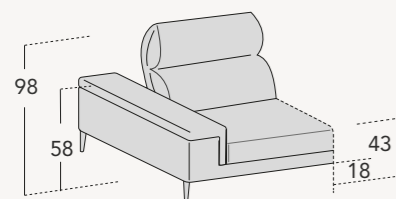

ASTOR

TIPOLOGIA PIEDI / FEET TYPE

Piede Link in metallo
finitura nichel nero di
serie, cromo optional
Standard black nickel
finish metal Link foot,
chrome finish optio-
nal

Piede Frame in metallo
finitura anodic bronze,
manganese o nero
opaco optional
Optional anodic bronze,
manganese or matte
black finish metal
Frame foot

Piede Jump in metallo
finitura anodic bronze,
manganese o nero
opaco optional
Optional anodic bronze,
manganese or matte
black finish metal
Jump foot

Piede Zed in metallo
finitura anodic bronze,
manganese o nero
opaco optional
Optional anodic bronze,
manganese or
matte black finish
metal Zed foot

INFORMAZIONI TECNICHE / TECHNICAL INFORMATION

Struttura: legno stagionato e agglomerato, completamente rivestita in vellutino accoppiato in fibra di poliestere gr 300.

Cuscini seduta: in poliuretano espanso indeformabile D 35 CIRCULARREFOAM®, rivestito in ovatta di poliestere gr 300.

Cuscini schienale: in piuma d'oca sterilizzata e fibra di poliestere suddiviso in comparti.

Meccanismo per movimento schiena: in metallo.

Cuscino bracciolo: in poliuretano espanso indeformabile D25 elastico rivestito in fibra di poliestere.

Rivestimenti: completamente sfoderabile in tessuto, parzialmente sfoderabile in pelle e ecopelle.
Nella versione con il rivestimento in pelle ci potranno essere delle cuciture aggiuntive.

Structure: seasoned and bonded wood, fully wrapped in 300 gr. polyester fiber velveteen coupled.

Seating cushions: in D 35 CIRCULARREFOAM® non-deformable polyurethane foam, wrapped in 300 gr. polyester batting.

Back cushions: in sterilized goose down and polyester fiber, divided into compartments.

Backrest movement mechanism: in metal.