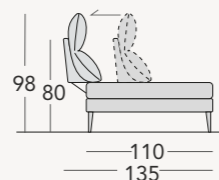

ASTOR

Divano
L 190 P 110/135 H 98