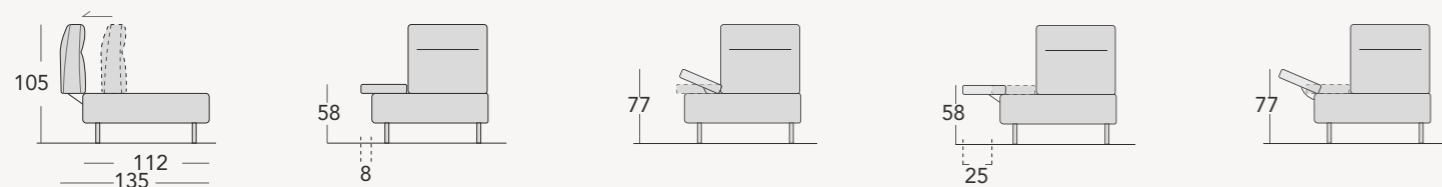

DALTON

TIPOLOGIA PIEDI / FEET TYPE

INFORMAZIONI TECNICHE / TECHNICAL INFORMATION

Struttura: legno stagionato e agglomerato.

Seduta: a quote differenziate, in poliuretano espanso indeformabile D 35 CIRCULARREFOAM® e D 25 rivestito in vellutino accoppiato.

Cuscini schienale: in poliuretano espanso indeformabile super soft D 25 con inserto in multistrato rivestiti in vellutino accoppiato gr 300.

Meccanismo per movimento schiena: in metallo.

Cuscino bracciolo: in poliuretano espanso indeformabile D 25 con inserto in multistrato e meccanismo frizionato a scatti in metallo, rivestito in vellutino accoppiato.

Rivestimenti: completamente sfoderabile in tessuto, parzialmente in pelle e ecopelle.
Nella versione con il rivestimento in pelle ci potranno essere delle cuciture aggiuntive.

Structure: seasoned and bonded wood.

Seating: in D 35 CIRCULARREFOAM® and D 25 non-deformable polyurethane foam at different heights, covered in velveteen coupled.

Back cushions: in D 25 super soft non-deformable polyurethane foam, with multilayer insert, covered in 300 gr. velveteen coupled.

Backrest movement mechanism: in metal.

Armrest cushion: in D 25 non-deformable polyurethane foam, with multilayer insert and click frictioned mechanism in metal, covered in velveteen coupled.

Upholstery: fully removable in fabric, partially removable in leather or in eco-leather.
In the leather version there could be additional sewings.

CIRCULARREFOAM®

Schiuma poliuretana ecofriendly, con spiccate caratteristiche di ergonomia e traspirabilità, prodotta con miscela di materiali vergini e riciclati.
Una soluzione innovativa con importanti benefici circolari: