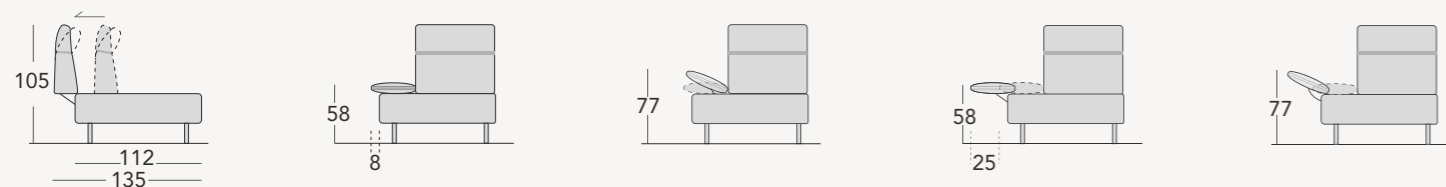

PULL

TIPOLOGIA PIEDI / FEET TYPE

INFORMAZIONI TECNICHE / TECHNICAL INFORMATION

Struttura: legno stagionato e agglomerato.

Structure: seasoned and bonded wood.

Seduta: a quote differenziate, in poliuretano espanso indeformabile D 35 CIRCULARREFOAM® e D 25 rivestito in vellutino accoppiato.

Seating: in D 35 CIRCULARREFOAM® and D 25 non-deformable polyurethane foam at different heights, covered in velveteen coupled.

Cuscini schienale: in poliuretano espanso indeformabile super soft D 25 con inserto in multistrato e meccanismo poggiatesta a scatti in metallo, rivestiti in vellutino accoppiato gr 300.

Back cushions: in D 25 super soft non-deformable polyurethane foam, with multilayer insert and headrest click mechanism in metal, covered in 300 gr. velveteen coupled.

Meccanismo per movimento schiena: in metallo.

Backrest movement mechanism: in metal.

Cuscino bracciolo: in poliuretano espanso indeformabile D 25 con inserto in multistrato e meccanismo frizionato a scatti in metallo, rivestito in vellutino accoppiato.

Armrest cushion: in D 25 non-deformable polyurethane foam, with multilayer insert and click frictioned mechanism in metal, covered in velveteen coupled.

Rivestimenti: completamente sfoderabile in tessuto, parzialmente sfoderabile in pelle e ecopelle. Nella versione con il rivestimento in pelle ci potranno essere delle cuciture aggiuntive.

Upholstery: fully removable in fabric, partially removable in leather or in eco-leather. In the leather version there could be additional sewings.

CIRCULARREFOAM®