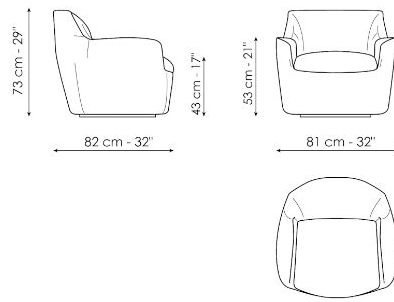

Data sheet

Kitai - feet

Width: 82cm
Depth: 81cm
Height: 73cm

Kitai - swivel base

Width: 82cm
Depth: 81cm
Height: 73cm

Finishes

FEET - BASE

Metal