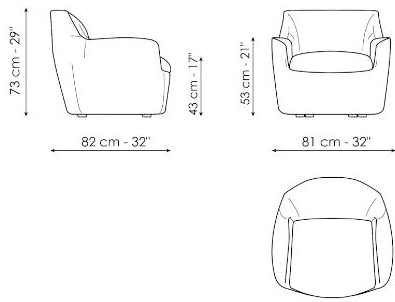

Data sheet

Kitai - feet

Width: 82cm
Depth: 81cm
Height: 73cm

Kitai - swivel base

Width: 82cm
Depth: 81cm
Height: 73cm

Finishes

FEET - BASE

Metal