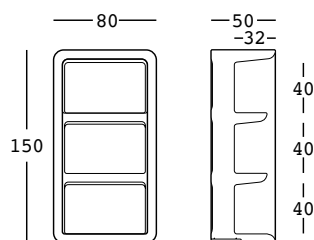

bartolomeo display

design JoeVelluto (JVLT)

STRUTTURA/STRUCTURE

PE - Polietilene/Polyethylene
colore base/basic colour

6289

GROSS WEIGHT:

kg 42,6

DETAILS:

bartolomeo display light

design JoeVelluto (JVLT)

STRUTTURA/STRUCTURE

PE - Polietilene/Polyethylene
colore base/basic colour

9289

KIT LUCE/LIGHT KIT

GROSS WEIGHT:

kg 42,6

A4409 kit 4 ruote/4 wheels kit

MATERIAL:

Acciaio/*Iron*
Gomma/*Rubber*

GROSS WEIGHT:

A4409 kg 1,6

DETAILS:

2 ruote senza freno +
2 ruote con freno/
2 wheels without brake system +
2 wheels with brake system