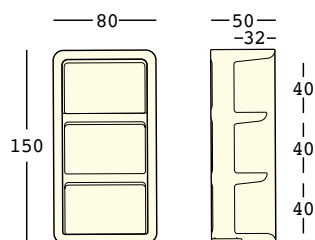

bartolomeo display

design JoeVelluto (JVLT)

STRUTTURA/STRUCTURE

PE - Polietilene/Polyethylene
colore base/basic colour

6289

GROSS WEIGHT:

kg 42,6

DETAILS:

bartolomeo display light

design JoeVelluto (JVLT)

STRUTTURA/STRUCTURE

PE - Polietilene/Polyethylene
colore base/basic colour

9289

KIT LUCE/LIGHT KIT

GROSS WEIGHT:

kg 42,6