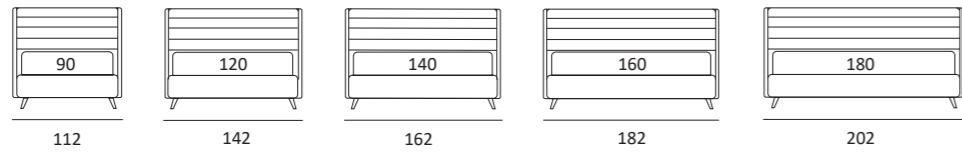

STICK

DI SERIE:
Piede in legno **Cubic** h cm 6, colore wengè

OPTIONAL:
Piede in legno **Cubic** h cm 6-10, colori grigio, wengè
Ruote Carry

AS STANDARD:
Cubic wooden foot H 6 cm, colour: wenge

OPTIONALS:
Cubic wooden foot H 6-10 cm, colours: grey, wenge
Carry wheels

STICK COMPATTO

DI SERIE:
Piede in legno **Log** h cm 14, colore wengè

OPTIONAL:
Piede in legno **Log** h cm 14, colori bianco, naturale
Piede in metallo **Bill** h cm 14, finitura marrone moka
Piede in metallo **Glam, Peak e Wily** h cm 14, finitura cromo, colori polvere, seta
Piede in metallo **Hop** h cm 14, finitura manganese

AS STANDARD:
Log wooden foot H 14 cm, colour: wenge

OPTIONALS:
Log wooden foot H 14 cm, colours: white, natural
Bill metal foot H 14 cm, brown mocha finish
Glam, Peak and Wily metal foot H 14 cm, chrome finish, colours: powder, silk
Hop metal foot H 14 cm, manganese finish

RUOTA WHEEL

Ruota **CARRY**
H cm 8
H 8 cm