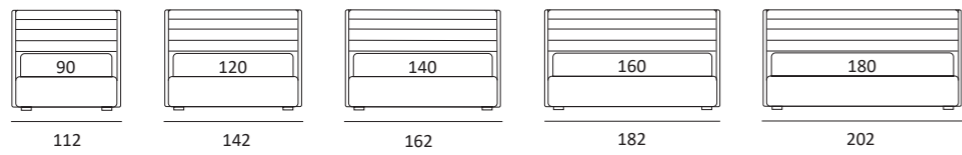

STICK

DI SERIE:
Piede in legno **Cubic** h cm 6, colore wengè

OPTIONAL:
Piede in legno **Cubic** h cm 6-10, colori grigio, wengè
Ruote Carry

AS STANDARD:
Cubic wooden foot H 6 cm, colour: wenge

OPTIONALS:
Cubic wooden foot H 6-10 cm, colours: grey, wenge
Carry wheels

STICK COMPATTO

DI SERIE:
Piede in legno **Log** h cm 14, colore wengè

OPTIONAL:
Piede in legno **Log** h cm 14, colori bianco, naturale
Piede in metallo **Bill** h cm 14, finitura marrone moka
Piede in metallo **Glam, Peak e Wily** h cm 14, finitura cromo, colori polvere, seta
Piede in metallo **Hop** h cm 14, finitura manganese

AS STANDARD:
Log wooden foot H 14 cm, colour: wenge

OPTIONALS:
Log wooden foot H 14 cm, colours: white, natural
Bill metal foot H 14 cm, brown mocha finish
Glam, Peak and Wily metal foot H 14 cm, chrome finish, colours: powder, silk
Hop metal foot H 14 cm, manganese finish

RUOTA WHEEL

Ruota **CARRY**
H cm 8
H 8 cm