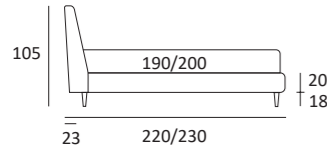

STICK

DI SERIE:
Piede in legno **Cubic** h cm 6, colore wengè

OPTIONAL:
Piede in legno **Cubic** h cm 6-10, colori grigio, wengè
Ruote Carry

AS STANDARD:
Cubic wooden foot H 6 cm, colour: wenge

OPTIONALS:
Cubic wooden foot H 6-10 cm, colours: grey, wenge
Carry wheels

STICK COMPATTO

DI SERIE:
Piede in legno **Log** h cm 14, colore wengè

OPTIONAL:
Piede in legno **Log** h cm 14, colori bianco, naturale
Piede in metallo **Bill** h cm 14, finitura marrone moka
Piede in metallo **Glam, Peak e Wily** h cm 14, finitura cromo, colori polvere, seta
Piede in metallo **Hop** h cm 14, finitura manganese

AS STANDARD:
Log wooden foot H 14 cm, colour: wenge

OPTIONALS:
Log wooden foot H 14 cm, colours: white, natural
Bill metal foot H 14 cm, brown mocha finish
Glam, Peak and Wily metal foot H 14 cm, chrome finish, colours: powder, silk
Hop metal foot H 14 cm, manganese finish

STICK LIFT

DI SERIE:
Piede in legno **Log** h cm 18, colore wengè

OPTIONAL:
Piede in legno **Log** h cm 18, colori bianco, naturale
Piede in metallo **Bill** h cm 18, finitura marrone moka
Piede in metallo **Glam, Peak e Wily** h cm 18, finitura cromo, colori polvere, seta
Piede in metallo **Hop** h cm 18, finitura manganese

AS STANDARD:
Log wooden foot H 18 cm, colour: wenge

OPTIONALS:
Log wooden foot H 18 cm, colours: white, natural
Bill metal foot H 18 cm, brown mocha finish
Glam, Peak and Wily metal foot H 18 cm, chrome finish, colours: powder, silk
Hop metal foot H 18 cm, manganese finish

Tipologie piedi e ruote / Feet and Wheels

PIEDI IN LEGNO WOOD FEET

PIEDI IN METALLO METAL FEET

RUOTA WHEEL