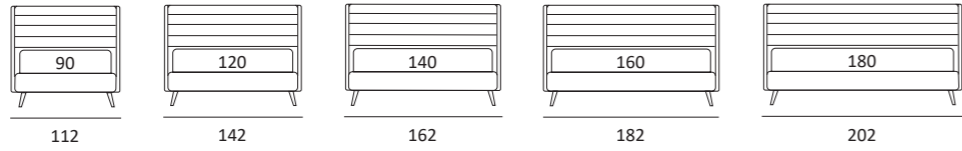

STICK LIFT

DI SERIE:
Piede in legno **Log** h cm 18, colore wengè

OPTIONAL:
Piede in legno **Log** h cm 18, colori bianco, naturale
Piede in metallo **Bill** h cm 18, finitura marrone moka
Piede in metallo **Glam, Peak e Wily** h cm 18, finitura cromo, colori polvere, seta
Piede in metallo **Hop** h cm 18, finitura manganese

AS STANDARD:
Log wooden foot H 18 cm, colour: wenge

OPTIONALS:
Log wooden foot H 18 cm, colours: white, natural
Bill metal foot H 18 cm, brown mocha finish
Glam, Peak and Wily metal foot H 18 cm, chrome finish, colours: powder, silk
Hop metal foot H 18 cm, manganese finish

Tipologie piedi e ruote / Feet and Wheels

PIEDI IN LEGNO WOOD FEET

PIEDI IN METALLO METAL FEET

RUOTA WHEEL