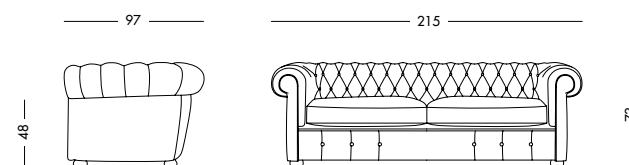

cm L215 P97 H48/73

art. T4381

art. T4382

art. T4383

Panchetta Chatarina_ Art. T1575 S65RC01

Panchetta laccata tortora, rivestita in tessuto Dali pois grigio tortora.

Dove grey lacquered bench , covered in Dali dotted dove grey fabric.