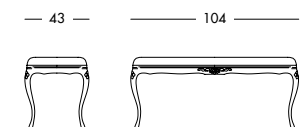

Panchetta Chatarina_ Art. T1575 S65RC01

Panchetta laccata tortora, rivestita in tessuto Dali pois grigio tortora.

Dove grey lacquered bench , covered in Dali dotted dove grey fabric.

Лакированная скамейка, обшитая тканью Dali pois бледно-коричневого цвета с сероватым оттенком.

cm L104 P43 H41

art. T1575

L'ispirazione romantica di Glamour.

The romantic inspiration of glamour.

Романтическое вдохновение коллекции glamour.

Divanetto Fenice_ Art. T1574A S67RA01

Divanetto laccato testa di moro, rivestito in tessuto Botticelli rosa indiana.

Dark brown lacquered banquette, covered in Botticelli indian rose fabric.

Лакированный темно-коричневый диван, обшитый тканью Botticelli цвета индийской розы.

cm L106 P41 H42/80

art. T1574A