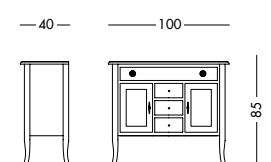

Console Ashen Art. T1468 S05T09C09A09

Consolle laccata bianco mandorla, top, ante e cassetti in noce crudo.

Console in almond white lacquer, top and drawers in untreated walnut.

Лакированный столик цвета белого миндального ореха с верхом, дверцами и ящиками, отделанными под необработанный орех.

cm L100 P40 H85

art. T1468