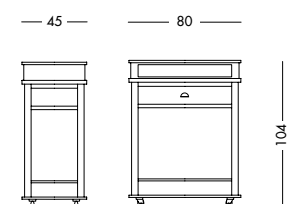

Carrello Ross_Art. T1221 S08C09

Carrello, tagliere laccato verde muschio, piano interno e cassetto in noce crudo.

Trolley, chopping board in moss green lacquer, inside shelf and drawer in untreated walnut.

Лакированная тележка, разделочная доска цвета зеленого мускуса, внутренняя полка и ящики с отделкой под необработанный орех.

cm L80 P45 H104

art. T1221

*Sempre al vostro servizio.
Carrelli e dispense attrezzate
per agevolare il lavoro
domestico senza rinunciare
allo stile.*

*Always at your service. Trolleys and larders
equipped to make house work easier without
doing away with style.*

*Всегда к вашим услугам. Тележки и
кухонные шкафы, оборудованные для
облегчения работы в быту, не отказываясь
от стиля.*

Dispensa Plato_Art. T1052 S08C09

Dispensa laccata verde muschio e cassetti noce crudo.

Store cupboard in moss green lacquer and drawers in untreated walnut.

Лакированный кухонный шкаф цвета зеленого мускуса с ящиками, отделанными под необработанный орех.

cm L82 P43 H154

art. T1052