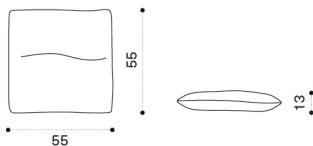

Rafael

Design: Paola Navone

Back cushion 45x45

Item	Description
RACUSCM1PP3	Back cushion, laguna
RACUSCM1P10	Back cushion, olive blue
RACUSCM1P12	Back cushion, gris sauge
RACUSCM1A42	Back cushion, blue
RACUSCM1A43	Back cushion, white
RACUSCM1A44	Back cushion, taupe
RACUSCM1P25	Back cushion, hydro white
RACUSCM1P24	Back cushion, hydro grey
RACUSCM1P60	Back cushion, hydro acqua
RACUSCM1A59	Back cushion, checks oliver green

Back cushion 55x55

RACUSCM2PP3	Back cushion, laguna
RACUSCM2P10	Back cushion, olive blue
RACUSCM2P12	Back cushion, gris sauge
RACUSCM2P25	Back cushion, h. white
RACUSCM2P24	Back cushion, hydro grey
RACUSCM2P60	Back cushion, h. acqua
RACUSCM2A62	Back cushion, checks oliver blue
RACUSCM2A59	Back cushion, checks oliver green
RACUSCM2A57	Back cushion, checks wild berry