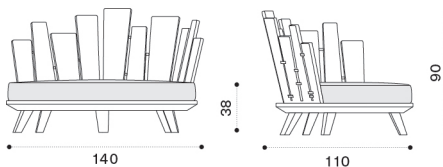

 → 35  |  1 box 120X150X35H 42 Kg + 1 box cushion 92X130X16H 9 Kg

Lounge armchair - Left

Item	Description
 RAPLST1S	Brushed teak
 RAPLST5	Pickled teak
 RACUPLSPP3	Seat cushion, laguna
 RACUPLSP25	Seat cushion, hydro white
 RACUPLSP24	Seat cushion, hydro grey
 RACUPLSA62	Seat cushion, checks oliver blue
 RACUPLSA59	Seat cushion, checks oliver green
 RACUPLSA57	Seat cushion, checks wild berry
 COVER507	Rain cover 141 x 112 h92