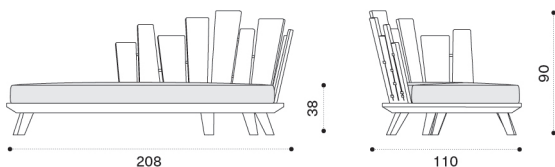

 → 35  |  1 box 120X150X35H 42 Kg + 1 box cushion 92X130X16H 9 Kg

Lounge armchair - Left

Item	Description
 RAPLST1S	Brushed teak
 RAPLST5	Pickled teak
 RACUPLSPP3	Seat cushion, laguna
 RACUPLSP25	Seat cushion, hydro white
 RACUPLSP24	Seat cushion, hydro grey
 RACUPLSA62	Seat cushion, checks oliver blue
 RACUPLSA59	Seat cushion, checks oliver green
 RACUPLSA57	Seat cushion, checks wild berry
 COVER507	Rain cover 141 x 112 h92

 → 35  |  1 box 120X150X35H 42 Kg + 1 box cushion 92X130X16H 9 Kg

Rafael

Design: Paola Navone

Daybed - Right

Item	Description
 RADDT1S	Brushed teak
 RADDT5	Pickled teak
 RACUDDPP3	Seat cushion, laguna
 RACUDDP25	Seat cushion, hydro white
 RACUDDP24	Seat cushion, hydro grey
 RACUDDA62	Seat cushion, checks oliver blue
 RACUDDA59	Seat cushion, checks oliver green
 RACUDDA57	Seat cushion, checks wild berry
 COVER509	Rain cover 211 x 113 h92

 → 60,5   |  1 box 120X220X35H 75 Kg + 1 box cushion 95X200X16H 14 Kg

Daybed - Left

Item	Description
 RADST1S	Brushed teak
 RADST5	Pickled teak
 RACUDSPP3	Seat cushion, laguna
 RACUDSP25	Seat cushion, hydro white
 RACUDSP24	Seat cushion, hydro grey
 RACUDSA62	Seat cushion, checks oliver blue
 RACUDSA59	Seat cushion, checks oliver green
 RACUDSA57	Seat cushion, checks wild berry
 COVER510	Rain cover 211 x 113 h92