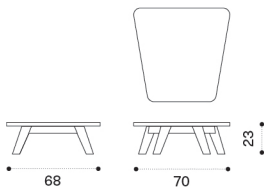

Rafael

Coffee table 68x70 - small

Item	Description
RATCQT1SPSR	Brushed teak + smeraldo
RATCQT1SMS	Brushed teak + carrara marble
RATCQT5PSR	Pickled teak + smeraldo
RATCQT5MS	Pickled teak + carrara marble
COVER505	Rain cover 72 x 70 h25

→ 26 | 1 box 90X90X50H 55 Kg

Coffee table 70x170 - large

RATCRT1SPSR	Brushed teak + smeraldo
RATCRT1SMS	Brushed teak + carrara marble
RATCRT5PSR	Pickled teak + smeraldo
RATCRT5MS	Pickled teak + carrara marble
COVER504	Rain cover 172 x 72 h25