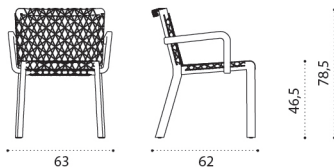

→ 6 | 1 box 73X72X90H 16 Kg → 2