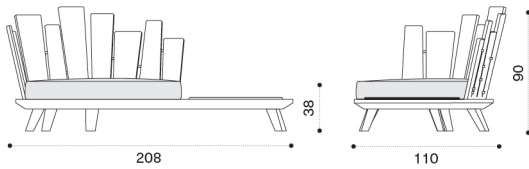

 → 35  |  1 box 120X150X35H 42 Kg + 1 box cushion 92X130X16H 9 Kg

Rafael

Design: Paola Navone

Daybed - Right

Item	Description
 RADDT1S	Brushed teak
 RADDT5	Pickled teak
 RACUDDPP3	Seat cushion, laguna
 RACUDDP25	Seat cushion, hydro white
 RACUDDP24	Seat cushion, hydro grey
 RACUDDA62	Seat cushion, checks oliver blue
 RACUDDA59	Seat cushion, checks oliver green
 RACUDDA57	Seat cushion, checks wild berry
 COVER509	Rain cover 211 x 113 h92

 → 60,5   |  1 box 120X220X35H 75 Kg + 1 box cushion 95X200X16H 14 Kg

Daybed - Left

Item	Description
 RADST1S	Brushed teak
 RADST5	Pickled teak
 RACUDSPP3	Seat cushion, laguna
 RACUDSP25	Seat cushion, hydro white
 RACUDSP24	Seat cushion, hydro grey
 RACUDSA62	Seat cushion, checks oliver blue
 RACUDSA59	Seat cushion, checks oliver green
 RACUDSA57	Seat cushion, checks wild berry
 COVER510	Rain cover 211 x 113 h92

 → 60,5   |  1 box 120X220X35H 75 Kg + 1 box cushion 95X200X16H 14 Kg

Rafael

Lounge armchair with integrated coffee table

Item	Description
 RAD2T1STDPSR	Brushed teak + smeraldo
 RAD2T1STDMS	Brushed teak + carrara marble
 RAD2T5TDPSR	Pickled teak + smeraldo
 RAD2T5TDMS	Pickled teak + carrara marble
 RACUD2TDPP3	Seat cushion, laguna
 RACUD2TDP25	Seat cushion, hydro white
 RACUD2TDP24	Seat cushion, hydro grey
 RACUD2TDA62	Seat cushion, checks oliver blue
 RACUD2TDA59	Seat cushion, checks oliver green
 RACUD2TDA57	Seat cushion, checks wild berry
 COVER509	Rain cover 211 x 113 h92