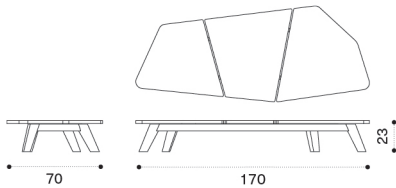

→ 40 | 1 box 86X186X50H 75 Kg

Sunbed

RALET1S	Brushed teak
RALET5	Pickled teak
RACULEPP3	Mattress, laguna
RACULEP12	Mattress, gris sauge
RACULEP25	Mattress, hydro white
RACULEP24	Mattress, hydro grey
COVER508	Rain cover 217 x 140 h42