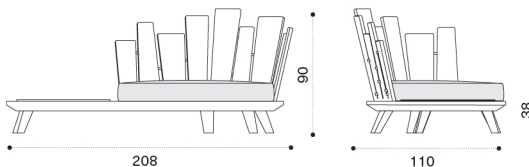

 → 60,5   |  1 box 120X220X35H 75 Kg + 1 box cushion 95X200X16H 14 Kg

Rafael

Lounge armchair with integrated coffee table

Item	Description
 RAD2T1STDPSR	Brushed teak + smeraldo
 RAD2T1STDMS	Brushed teak + carrara marble
 RAD2T5TDPSR	Pickled teak + smeraldo
 RAD2T5TDMS	Pickled teak + carrara marble
 RACUD2TDPP3	Seat cushion, laguna
 RACUD2TDP25	Seat cushion, hydro white
 RACUD2TDP24	Seat cushion, hydro grey
 RACUD2TDA62	Seat cushion, checks oliver blue
 RACUD2TDA59	Seat cushion, checks oliver green
 RACUD2TDA57	Seat cushion, checks wild berry
 COVER509	Rain cover 211 x 113 h92

 → 68,5   |  1 box 120X220X35H 80 Kg + 1 box cushion 92X130X16H 9 Kg

Lounge armchair with integrated coffee table

 RAD2T1STSPSR	Brushed teak + smeraldo
 RAD2T1STSMS	Brushed teak + carrara marble
 RAD2T5TSPSR	Pickled teak + smeraldo
 RAD2T5TSMS	Pickled teak + carrara marble
 RACUD2TSP3	Seat cushion, laguna
 RACUD2TSP25	Seat cushion, hydro white
 RACUD2TSP24	Seat cushion, hydro grey
 RACUD2TSA62	Seat cushion, checks oliver blue
 RACUD2TSA59	Seat cushion, checks oliver green
 RACUD2TSA57	Seat cushion, checks wild berry
 COVER510	Rain cover 211 x 113 h92