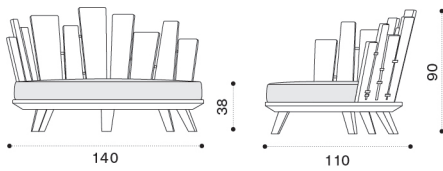

 → 35  |  1 box 120X150X35H 42 Kg + 1 box cushion 92X130X16H 9 Kg

Lounge armchair - Left

Item	Description
 RAPLST1S	Brushed teak
 RAPLST5	Pickled teak
 RACUPLSPP3	Seat cushion, laguna
 RACUPLSP25	Seat cushion, hydro white
 RACUPLSP24	Seat cushion, hydro grey
 RACUPLSA62	Seat cushion, checks oliver blue
 RACUPLSA59	Seat cushion, checks oliver green
 RACUPLSA57	Seat cushion, checks wild berry
 COVER507	Rain cover 141 x 112 h92