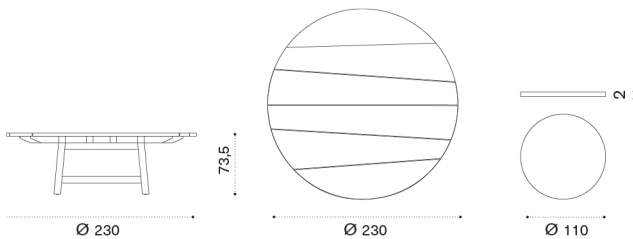

 → 255  10  |  1 box 140X241X52H 354 Kg

Round dining table Ø230

 RATPTM1T1S	Brushed teak
 RATPTM1T5	Pickled teak
 RAPGMS	Carrara marble, rotating tray Ø110
 COVER612	Rain cover Ø 231 h75

 → 177  12 |  1 box 131X245X56H 270 Kg