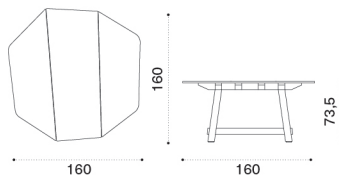

Octagonal dining table 160x160

160 kg → 160 🧑 4-6 🪑 | 1 box 170X149X53H 220 Kg

RATPQM1T1SPSR	Brushed teak + smeraldo
RATPQM1T1SMS	Brushed teak + carrara marble
RATPQM1T5PSR	Pickled teak + smeraldo
RATPQM1T5MS	Pickled teak + carrara marble
COVER610	Rain cover 161 x 161 h75