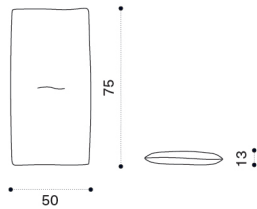

 → 40 |  1 box 86X186X50H 75 Kg

Sunbed

 RALET1S	Brushed teak
 RALET5	Pickled teak
 RACULEPP3	Mattress, laguna
 RACULEP12	Mattress, gris sauge
 RACULEP25	Mattress, hydro white
 RACULEP24	Mattress, hydro grey
 COVER508	Rain cover 217 x 140 h42

 → 40 |  1 box 225X144X33H 48 Kg + 1 box cushion 100X210X16h 16 Kg

Rafael

Design: Paola Navone

Sunbed back cushion 75x50 cm

1,5 kg → 1,5 ☀ | 1 box cushion 52X77X15H 2 Kg

Item	Description
RACULESCP3	Back cushion, laguna
RACULESCP12	Back cushion, gris sauge
RACULESCP25	Back cushion, hydro white
RACULESCP24	Back cushion, hydro grey
RACULESCP60	Back cushion, hydro acqua