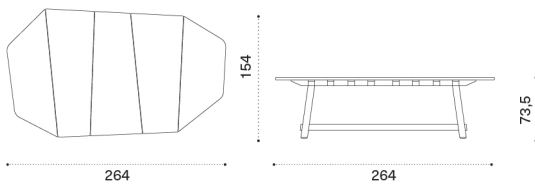

Rafael

Dining table 264x154

Item	Description
RATPRM1T1SPSR	Brushed teak + smeraldo
RATPRM1T1SMS	Brushed teak + carrara marble
RATPRM1T5PSR	Pickled teak + smeraldo
RATPRM1T5MS	Pickled teak + carrara marble
COVER611	Rain cover 265 x 156 h75

→ 255 10 | 1 box 140X241X52H 354 Kg

Round dining table Ø230

RATPTM1T1S	Brushed teak
RATPTM1T5	Pickled teak
RAPGMS	Carrara marble, rotating tray Ø110
COVER612	Rain cover Ø 231 h75