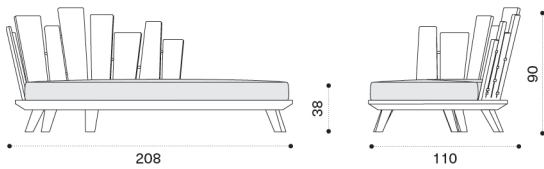

 → 35  |  1 box 120X150X35H 42 Kg + 1 box cushion 92X130X16H 9 Kg

Lounge armchair - Left

Item	Description
 RAPLST1S	Brushed teak
 RAPLST5	Pickled teak
 RACUPLSPP3	Seat cushion, laguna
 RACUPLSP25	Seat cushion, hydro white
 RACUPLSP24	Seat cushion, hydro grey
 RACUPLSA62	Seat cushion, checks oliver blue
 RACUPLSA59	Seat cushion, checks oliver green
 RACUPLSA57	Seat cushion, checks wild berry
 COVER507	Rain cover 141 x 112 h92

 → 35  |  1 box 120X150X35H 42 Kg + 1 box cushion 92X130X16H 9 Kg

Rafael

Design: Paola Navone

Daybed - Right

Item	Description
 RADDT1S	Brushed teak
 RADDT5	Pickled teak
 RACUDDPP3	Seat cushion, laguna
 RACUDDP25	Seat cushion, hydro white
 RACUDDP24	Seat cushion, hydro grey
 RACUDDA62	Seat cushion, checks oliver blue
 RACUDDA59	Seat cushion, checks oliver green
 RACUDDA57	Seat cushion, checks wild berry
 COVER509	Rain cover 211 x 113 h92