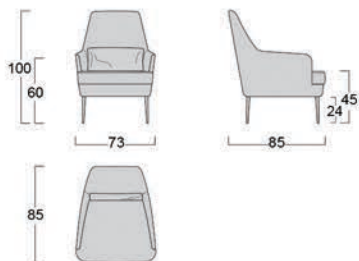

Poltrona Armchair

Piedini Feet

Piede Log, di serie
Log feet, standard