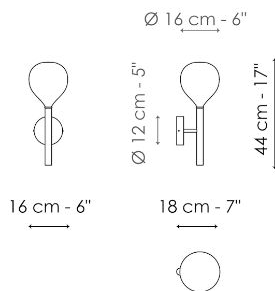

## 5 lights suspension

Width: 122cm  
Depth: 122cm  
Height: 68cm

## 13 lights suspension

Width: 74cm  
Depth: 73cm  
Height: 76cm

## Wall lamp

Width: 16cm  
Depth: 18cm  
Height: 44cm

## Small table lamp

Width: 20cm  
Depth: 25cm  
Height: 36cm