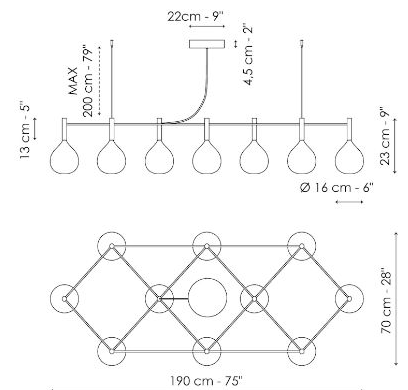

10 lights frame suspension

Width: 190cm
Depth: 70cm
Height: 23cm