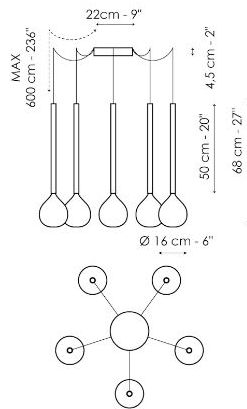

## 5 lights suspension

Width: 122cm  
Depth: 122cm  
Height: 68cm

## Wall lamp

Width: 16cm  
Depth: 18cm  
Height: 44cm

## Small table lamp

Width: 20cm  
Depth: 25cm  
Height: 36cm

## Large table lamp

Width: 25cm  
Depth: 31cm  
Height: 53cm

**Floor lamp**

Width: 31cm

Depth: 42cm

Height: 140cm