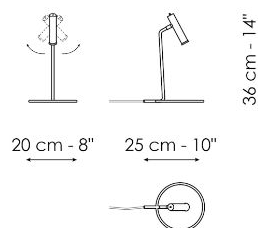

## 7 lights frame suspension

Width: 130cm  
Depth: 70cm  
Height: 23cm

## 10 lights frame suspension

Width: 190cm  
Depth: 70cm  
Height: 23cm

## Wall lamp

Width: 16cm  
Depth: 18cm  
Height: 44cm

## Small table lamp

Width: 20cm  
Depth: 25cm  
Height: 36cm