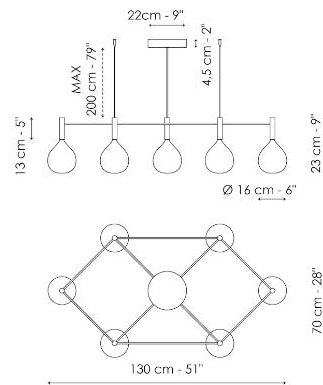

7 lights frame suspension

Width: 130cm
Depth: 70cm
Height: 23cm