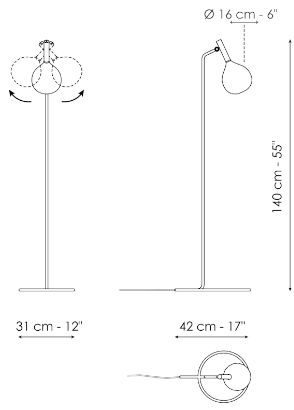

## 10 lights frame suspension

Width: 190cm  
Depth: 70cm  
Height: 23cm

## Wall lamp

Width: 16cm  
Depth: 18cm  
Height: 44cm

## Small table lamp

Width: 20cm  
Depth: 25cm  
Height: 36cm

## Large table lamp

Width: 25cm  
Depth: 31cm  
Height: 53cm

**Floor lamp**

Width: 31cm

Depth: 42cm

Height: 140cm