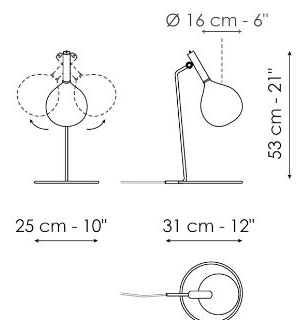

## 10 lights frame suspension

Width: 190cm  
Depth: 70cm  
Height: 23cm

## Wall lamp

Width: 16cm  
Depth: 18cm  
Height: 44cm

## Small table lamp

Width: 20cm  
Depth: 25cm  
Height: 36cm

## Large table lamp

Width: 25cm  
Depth: 31cm  
Height: 53cm

**Floor lamp**

Width: 31cm

Depth: 42cm

Height: 140cm