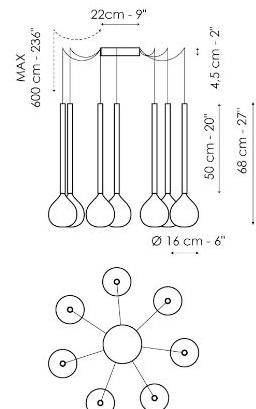

## 1 light suspension

Width: 16cm  
Depth: 16cm  
Height: 68cm

## 5 lights suspension

Width: 122cm  
Depth: 122cm  
Height: 68cm

## Wall lamp

Width: 16cm  
Depth: 18cm  
Height: 44cm

## Small table lamp

Width: 20cm  
Depth: 25cm  
Height: 36cm