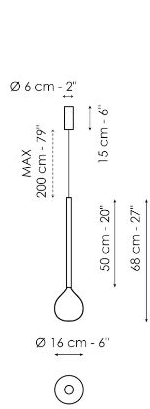

Data sheet

1 light suspension

Width: 16cm
Depth: 16cm
Height: 68cm