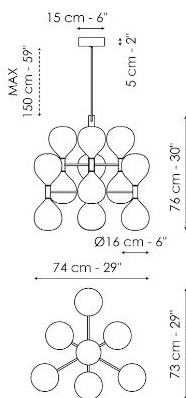

13 lights suspension

Width: 74cm
Depth: 73cm
Height: 76cm