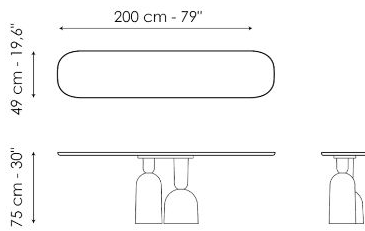

# Data sheet

Width: 140cm  
Depth: 49cm  
Height:  $\pm$  75cm

Width: 160cm  
Depth: 49cm  
Height:  $\pm$  75cm

Width: 180cm  
Depth: 49cm  
Height:  $\pm$  75cm

Width: 200cm  
Depth: 49cm  
Height:  $\pm$  75cm