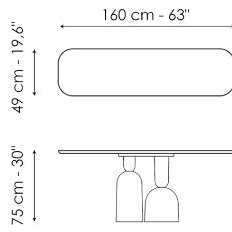

# Data sheet

Width: 140cm  
Depth: 49cm  
Height:  $\pm$  75cm

Width: 160cm  
Depth: 49cm  
Height:  $\pm$  75cm

Width: 180cm  
Depth: 49cm  
Height:  $\pm$  75cm

Width: 200cm  
Depth: 49cm  
Height:  $\pm$  75cm