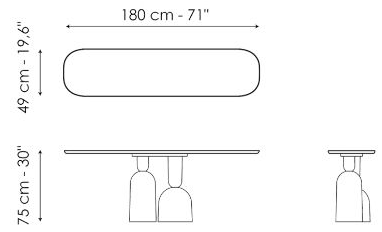

# Data sheet

Width: 140cm  
Depth: 49cm  
Height:  $\pm$  75cm

Width: 160cm  
Depth: 49cm  
Height:  $\pm$  75cm

Width: 180cm  
Depth: 49cm  
Height:  $\pm$  75cm

Width: 200cm  
Depth: 49cm  
Height:  $\pm$  75cm