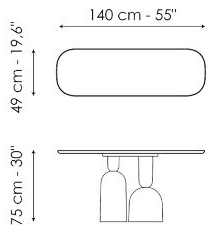

# Data sheet

Width: 140cm  
Depth: 49cm  
Height:  $\pm$  75cm

Width: 160cm  
Depth: 49cm  
Height:  $\pm$  75cm

Width: 180cm  
Depth: 49cm  
Height:  $\pm$  75cm

Width: 200cm  
Depth: 49cm  
Height:  $\pm$  75cm