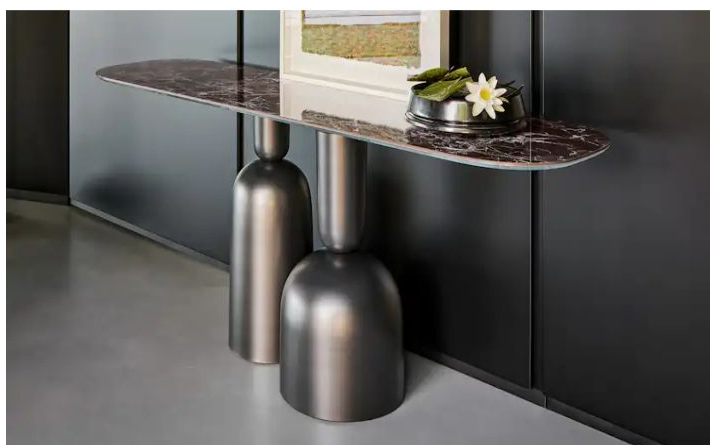

## Cop Console

Designer: **Roberto Paoli**

The top of the Cop Console acts as a “magic mirror”, reflecting and changing the meaning of things. The archetypal champagne flute, turned upside down and enlarged, defines the design of the base which consists of two large metal pedestals. The top is a contrast, an element

of pure geometry that underlines the demarcation line with the upside-down world imagined by Roberto Paoli. The modern entryway console is available with a single colour painted metal base and a top in wood, ceramic or marble.