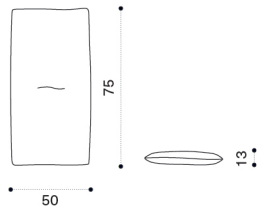

Rafael

Design: Paola Navone

Sunbed back cushion 75x50 cm

1,5 | 1 box cushion 52X77X15H 2 Kg

Item

- RACULESCPP3
- RACULESCP12
- RACULESCP25
- RACULESCP24
- RACULESCP60

Description

- Cuscino, schienale, laguna
- Cuscino, schienale, gris sauge
- Cuscino, schienale, hydro white
- Cuscino, schienale, hydro grey
- cuscino, schienale, hydro acqua

Sunbed roller cushion 90xØ17

1 | 1 box cushion 90X20X20H 1,5 Kg

- RACULEPRP3
- RACULEPRP12
- RACULEPRP25
- RACULEPRP24
- RACULEPRP60

- cuscino, roller, laguna
- cuscino, roller, gris sauge
- cuscino, roller, hydro white
- cuscino, roller, hydro grey
- cuscino, roller, hydro acqua