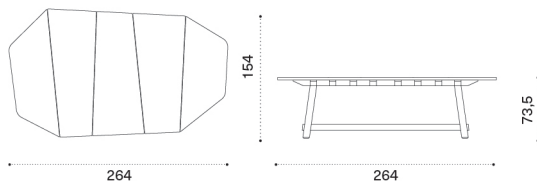

Octagonal dining table 160x160

160 | 4-6 | 1 box 170X149X53H 220 Kg

-   RATPQM1T1SPSR
-   RATPQM1T1SMS
-   RATPQM1T5PSR
-   RATPQM1T5MS

- Teak spazzolato + smeraldo
- Teak spazzolato + marmo statuario
- Teak decapato + smeraldo
- Teak decapato + marmo statuario

-  COVER610

Rain cover 161 x 161 h75

Rafael

Dining table 264x155

→ 255 | 10 | 1 box 140X241X52H 354 Kg

Item	Description
 RATPRM1T1SPSR	Teak spazzolato + smeraldo
 RATPRM1T1SMS	Teak spazzolato + marmo statuario
 RATPRM1T5PSR	Teak decapato + smeraldo
 RATPRM1T5MS	Teak decapato + marmo statuario
 COVER611	Rain cover 265 x 156 h75