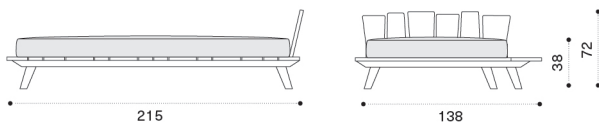

→ 40 | 1 box 225X144X33H 48 Kg + 1 box cushion 100X210X16h 16 Kg