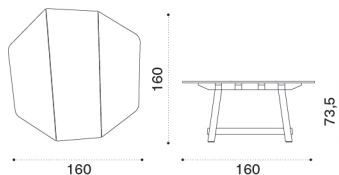

Octagonal dining table 160x160

160 | 4-6 | 1 box 170X149X53H 220 Kg

- RATPQM1T1SPSR
- RATPQM1T1SMS
- RATPQM1T5PSR
- RATPQM1T5MS

- Teak spazzolato + smeraldo
- Teak spazzolato + marmo statuario
- Teak decapato + smeraldo
- Teak decapato + marmo statuario

- COVER610

Rain cover 161 x 161 h75