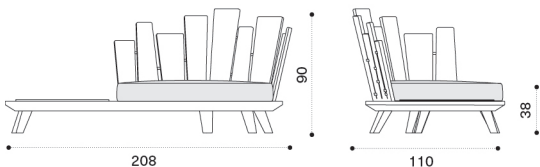

→ 68,5 | 1 box 120X220X35H 80 Kg + 1 box cushion 92X130X16H 9 Kg

All dimensions are in centimetres