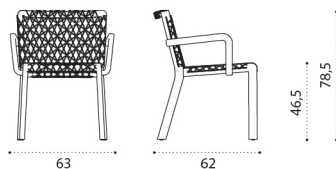

→ 6 | 1 box 73X72X90H 16 Kg → 2

RAPDT1SR1	Teak spazzolato + rope light grey
RAPDT5R1	Teak decapato + rope light grey
RACUPDP25	Cuscino, hydro white
RACUPDP24	Cuscino, hydro grey
RACUPDPP3	Cuscino, laguna
COVER613	Rain cover 65x65 h78