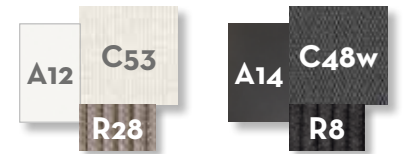

warm white

SOFA / CODE: CORDIV

Width	Depth	Height	H. seat	H. cushion
180	90	66	41	22

SOFA CORNER / CODE: CORANG

Width	Depth	Height	H. seat	H. cushion
101	101	66	41	22

SOFA CX / CODE: CORCX

Width	Depth	Height	H. seat	H. cushion
90	101	66	41	22