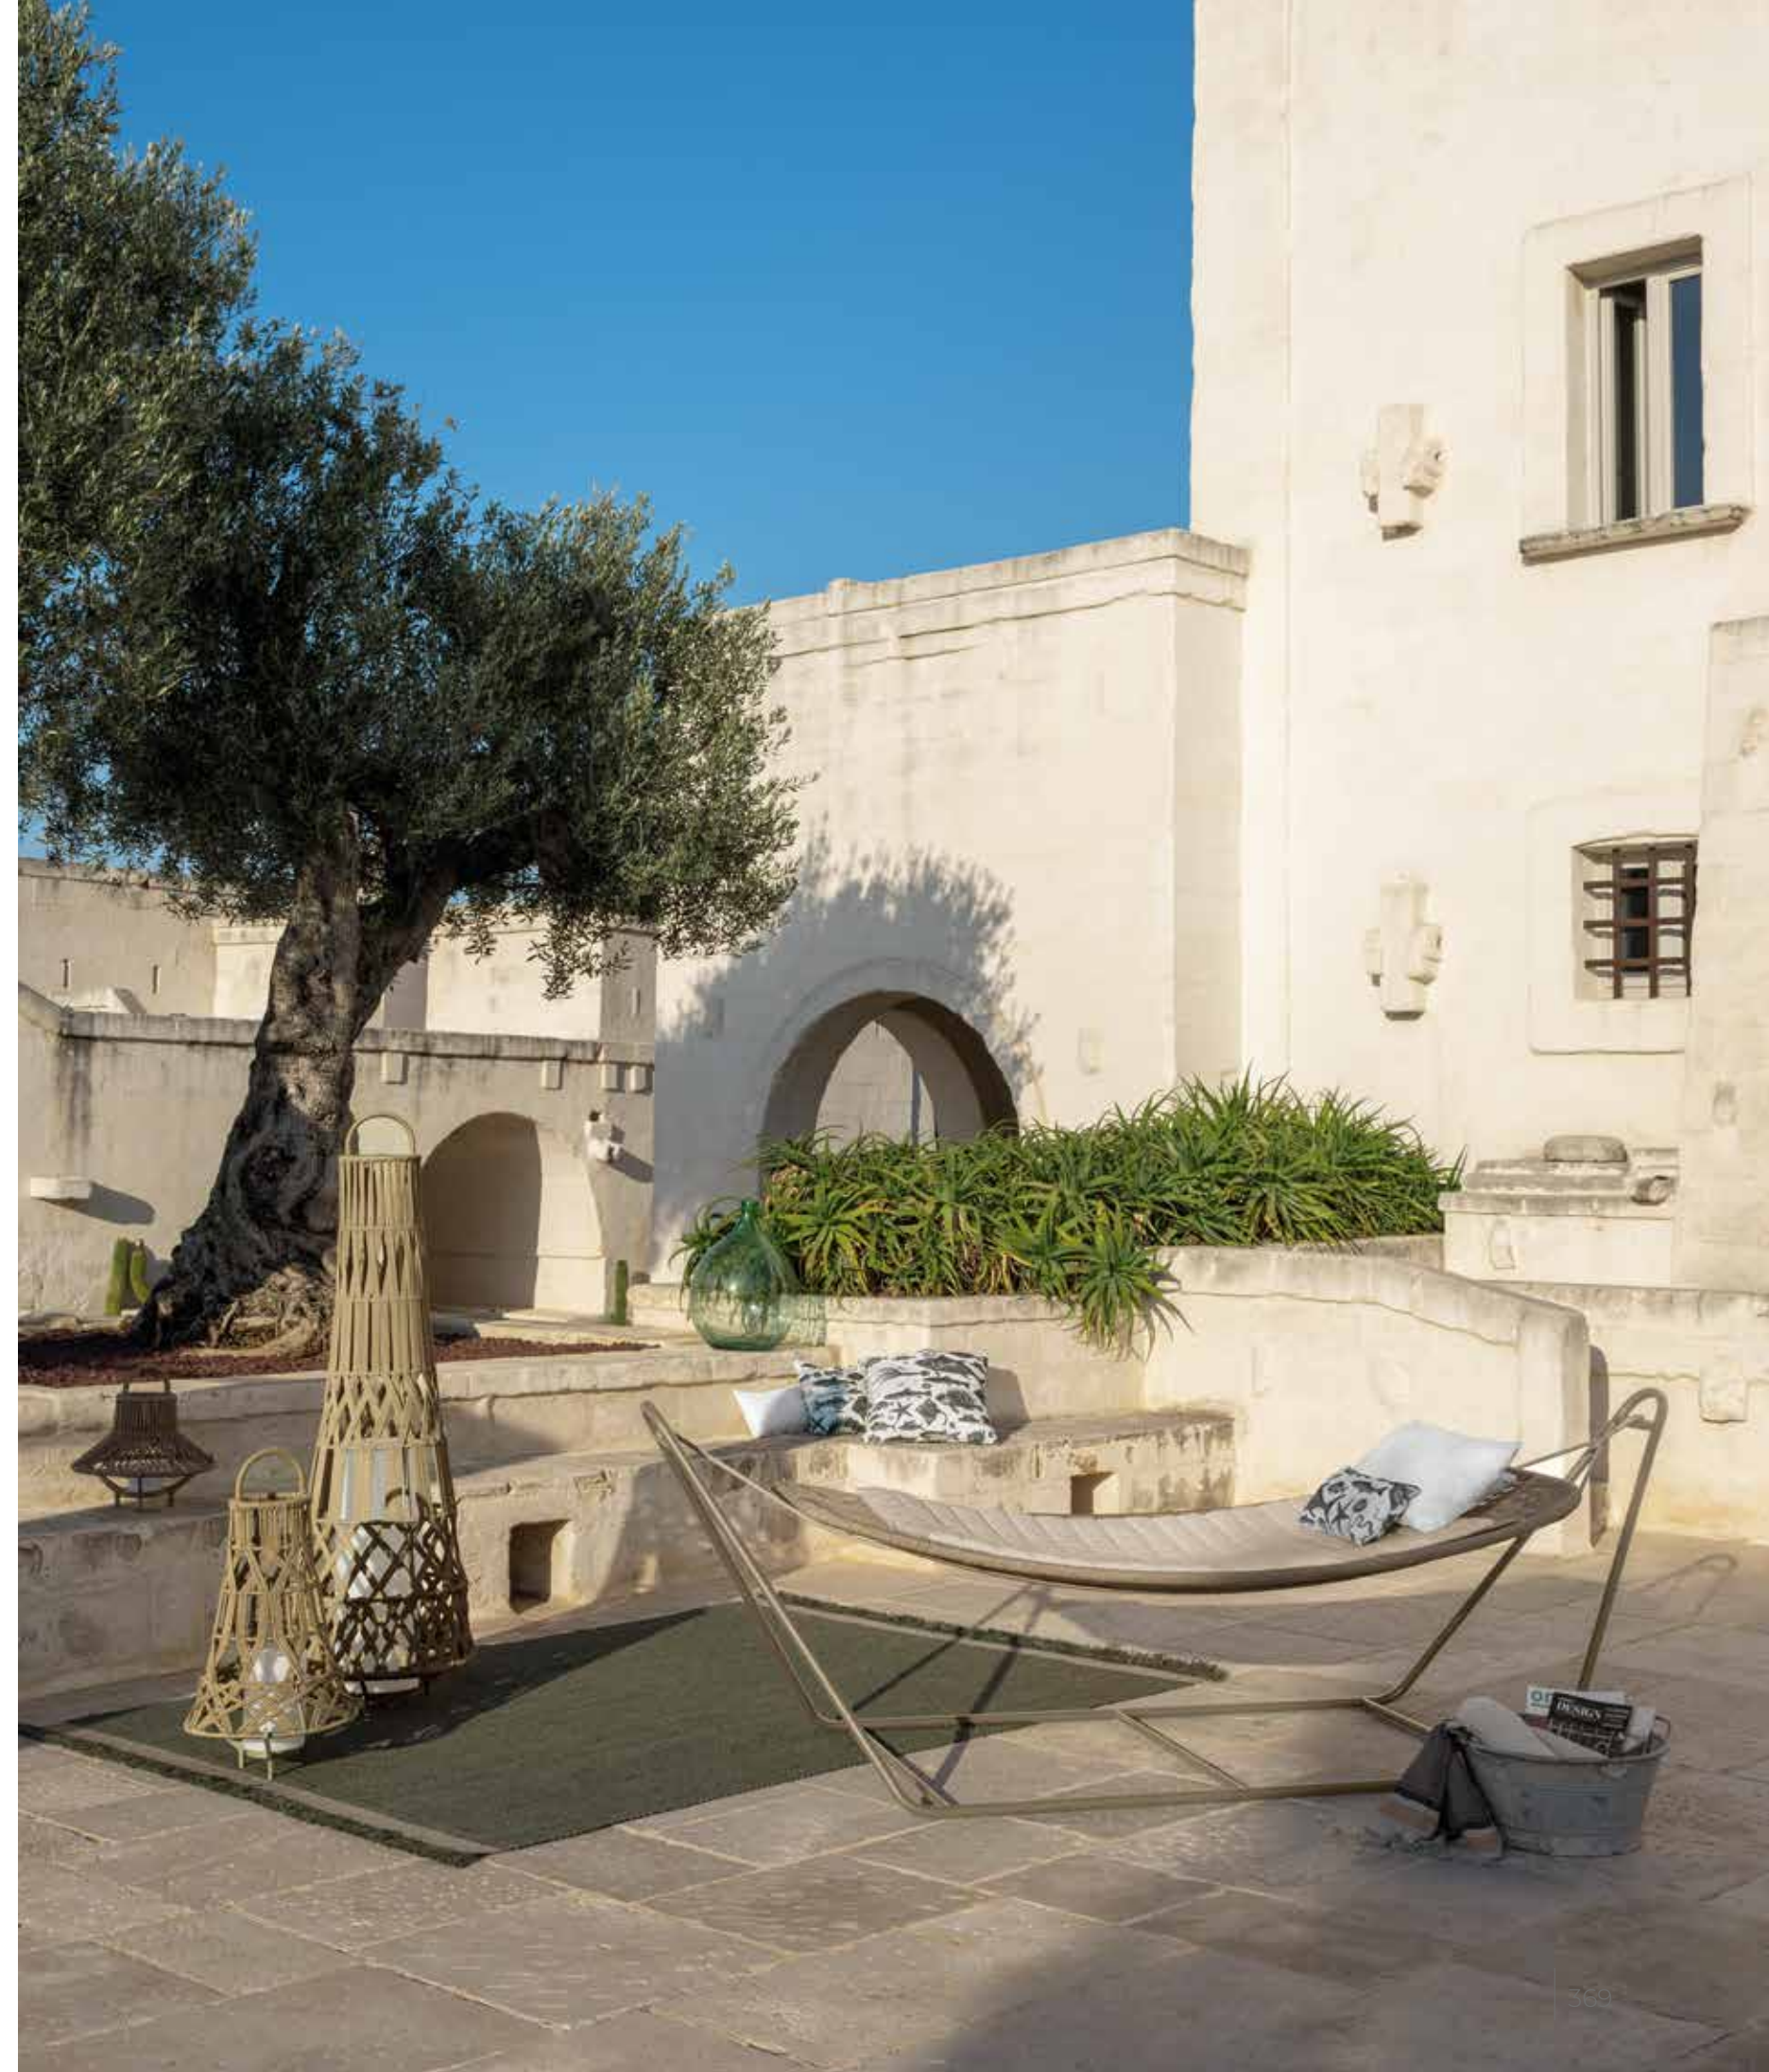

Panamacollection

hammock & Tribal lamp
dove frame
sand rope
cushions in mambo sand colour
deco in plain white & ocean fantasy colour