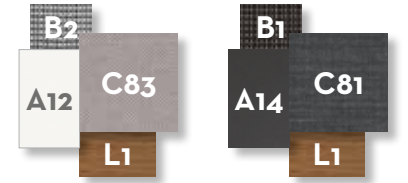

Width	Depth	Height	H. armrest	H. seat	H. cushion
85	85	80	56	37	15