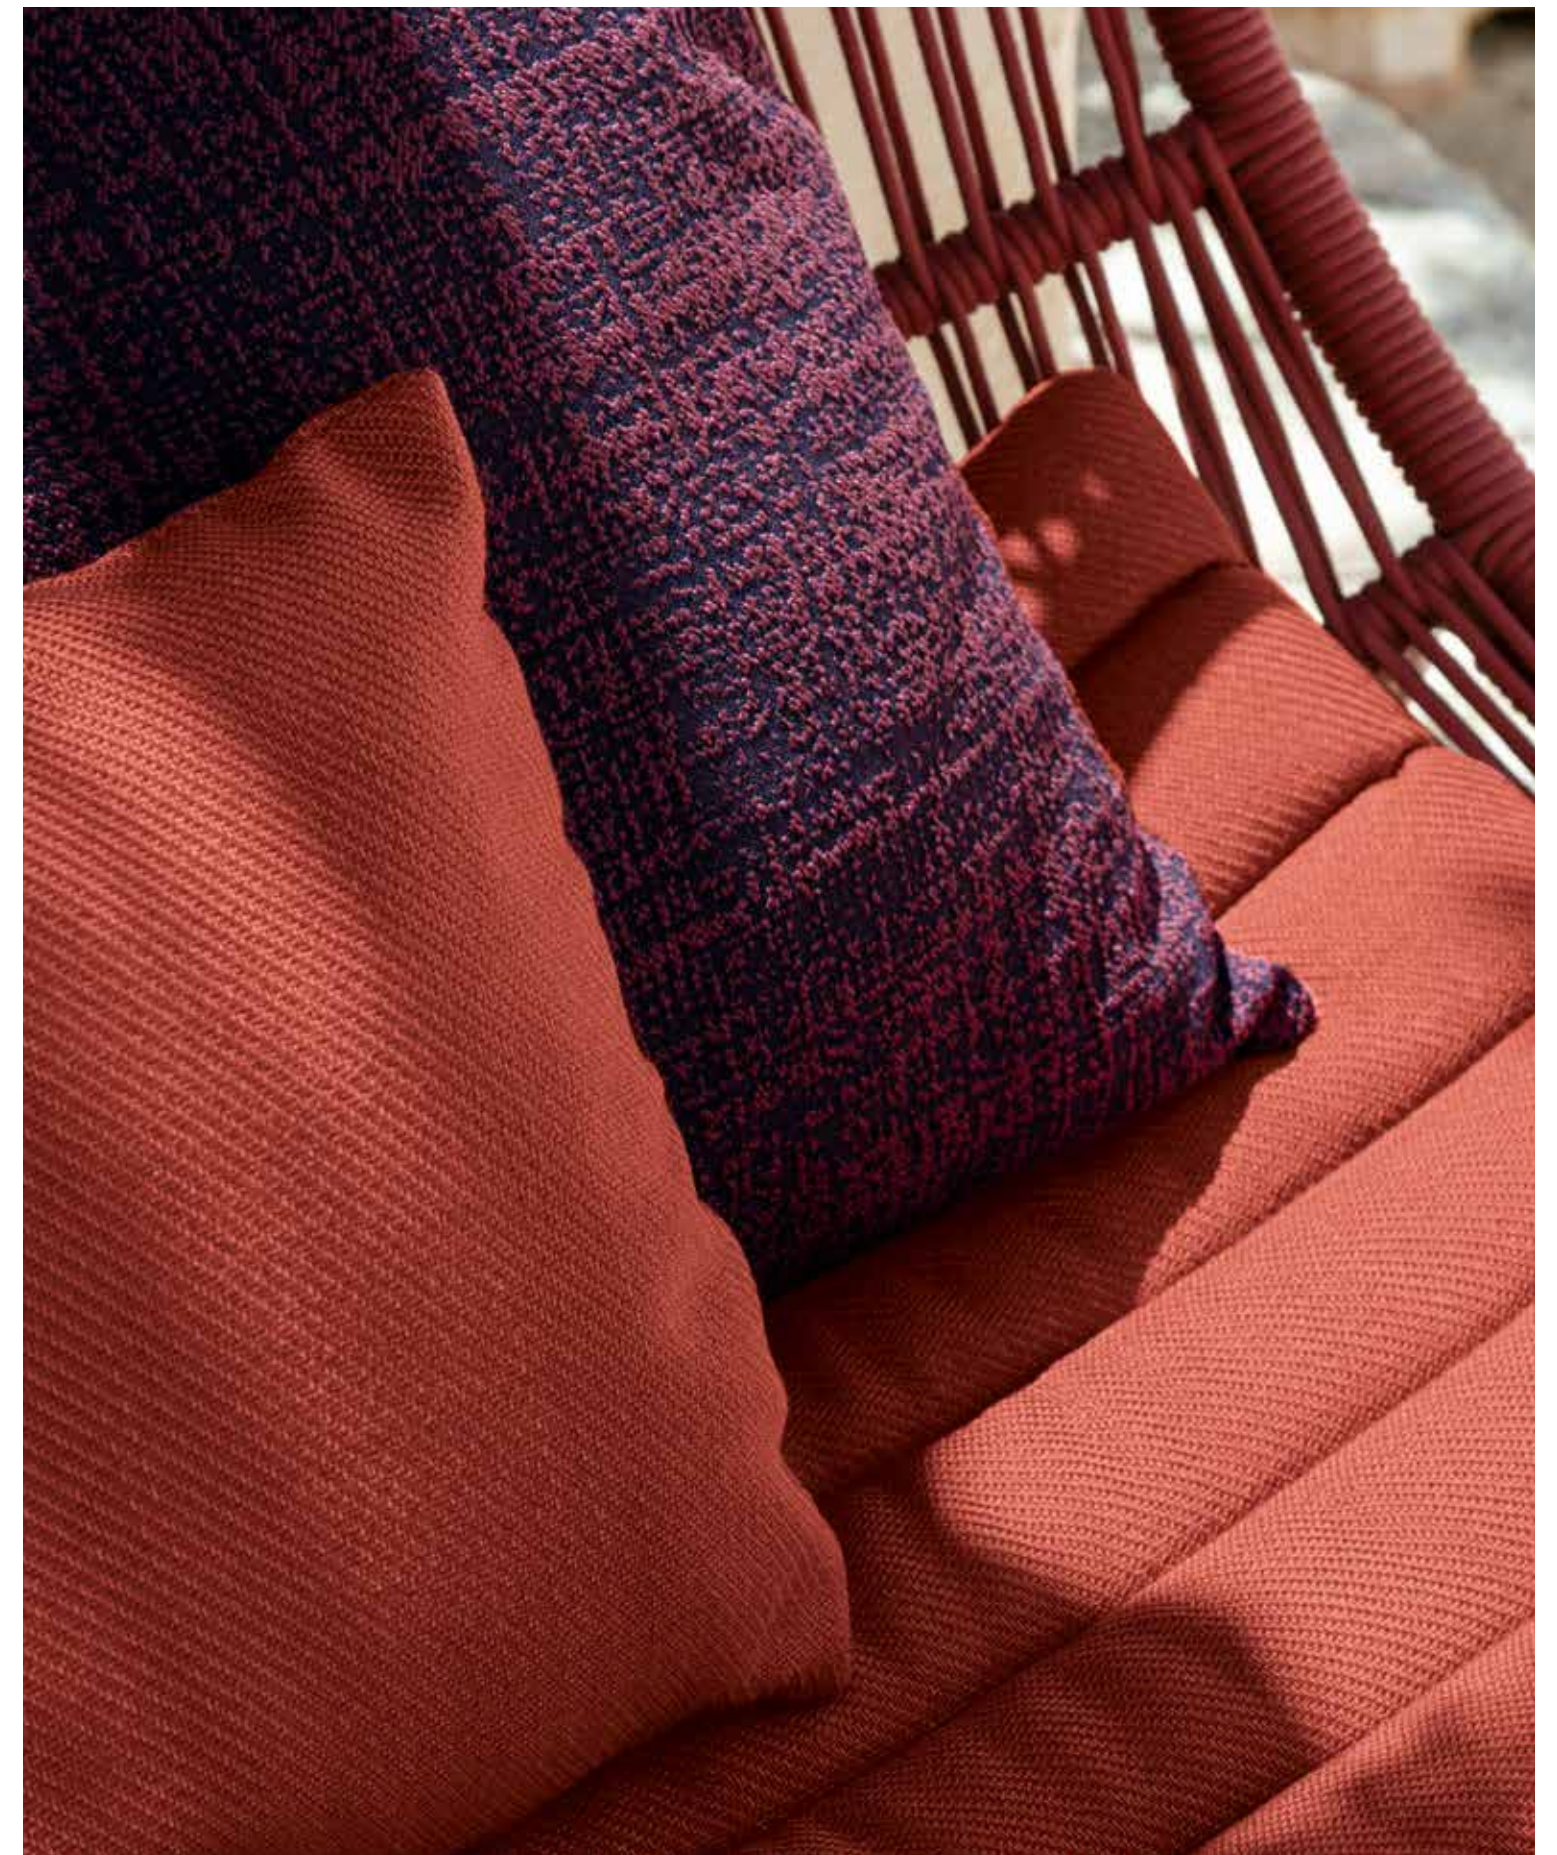

Panamacollection

living relax armchair & Tribal lamp
dove frame
sand colour rope
cushions in plain white & plain beige colour
deco in mambo sand colour

Panamacollection

hammock & Tribal lamp
dove frame
sand rope
cushions in mambo sand colour
deco in plain white & ocean fantasy colour