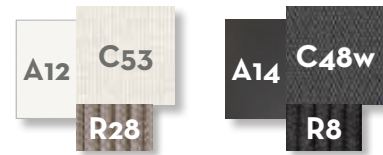

DAYBED / CODE: CORBED

Width	Depth	Height	H. seat	H. cushion
218	218	200	42	22

DINING CHAIR / CODE: CORSP

Width	Depth	Height	H. armrest	H. seat	H. cushion
61	60	78	65	47	5

DINING ARMCHAIR / CODE: CORPP

Width	Depth	Height	H. armrest	H. seat
60	65	83	63	46