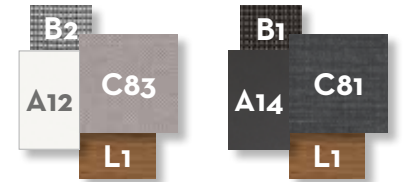

Width	Depth	Height	H. armrest	H. seat	H. cushion
81	85	80	56	37	15