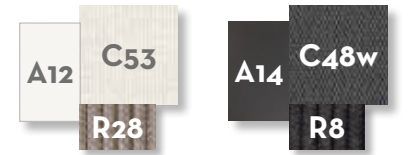

warm white

SOFA / CODE: CORDIV

Width	Depth	Height	H. seat	H. cushion
180	90	66	41	22

SOFA CORNER / CODE: CORANG

Width	Depth	Height	H. seat	H. cushion
101	101	66	41	22

SOFA CX / CODE: CORCX

Width	Depth	Height	H. seat	H. cushion
90	101	66	41	22