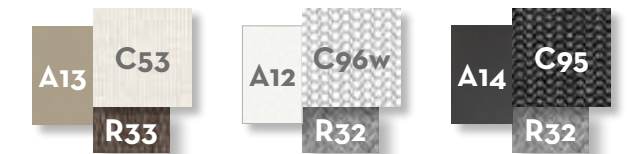

Width 165 | Depth 79 | Height 70 | H. seat 36 | H. cushion 14

KG 23,0 | unit 1 0.70 mc | icons: sun, rain, snow, wind, leaf