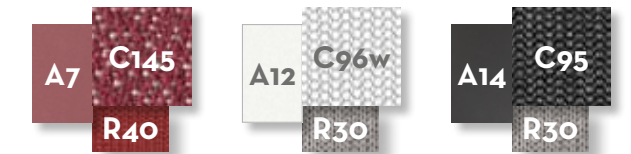

KG 8,0 | unit 1 0.30 mc | ☁️ | 🔪 | 🧰

DINING CHAIR / CODE: FMEPP

Width	Depth	Height	H. armrest	H. seat	H. cushion
62	65	76	66	47	7

KG 8,0 | unit 1 0.35 mc | ☁️ | 🔪 | 🧰

FOLDING TABLE 80X80 / CODE: FMETAV80

Width	Depth	Height
80	80	73