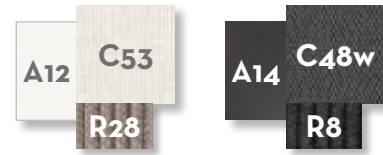

Width	Depth	Height	H. armrest	H. seat
60	50	100	87	80