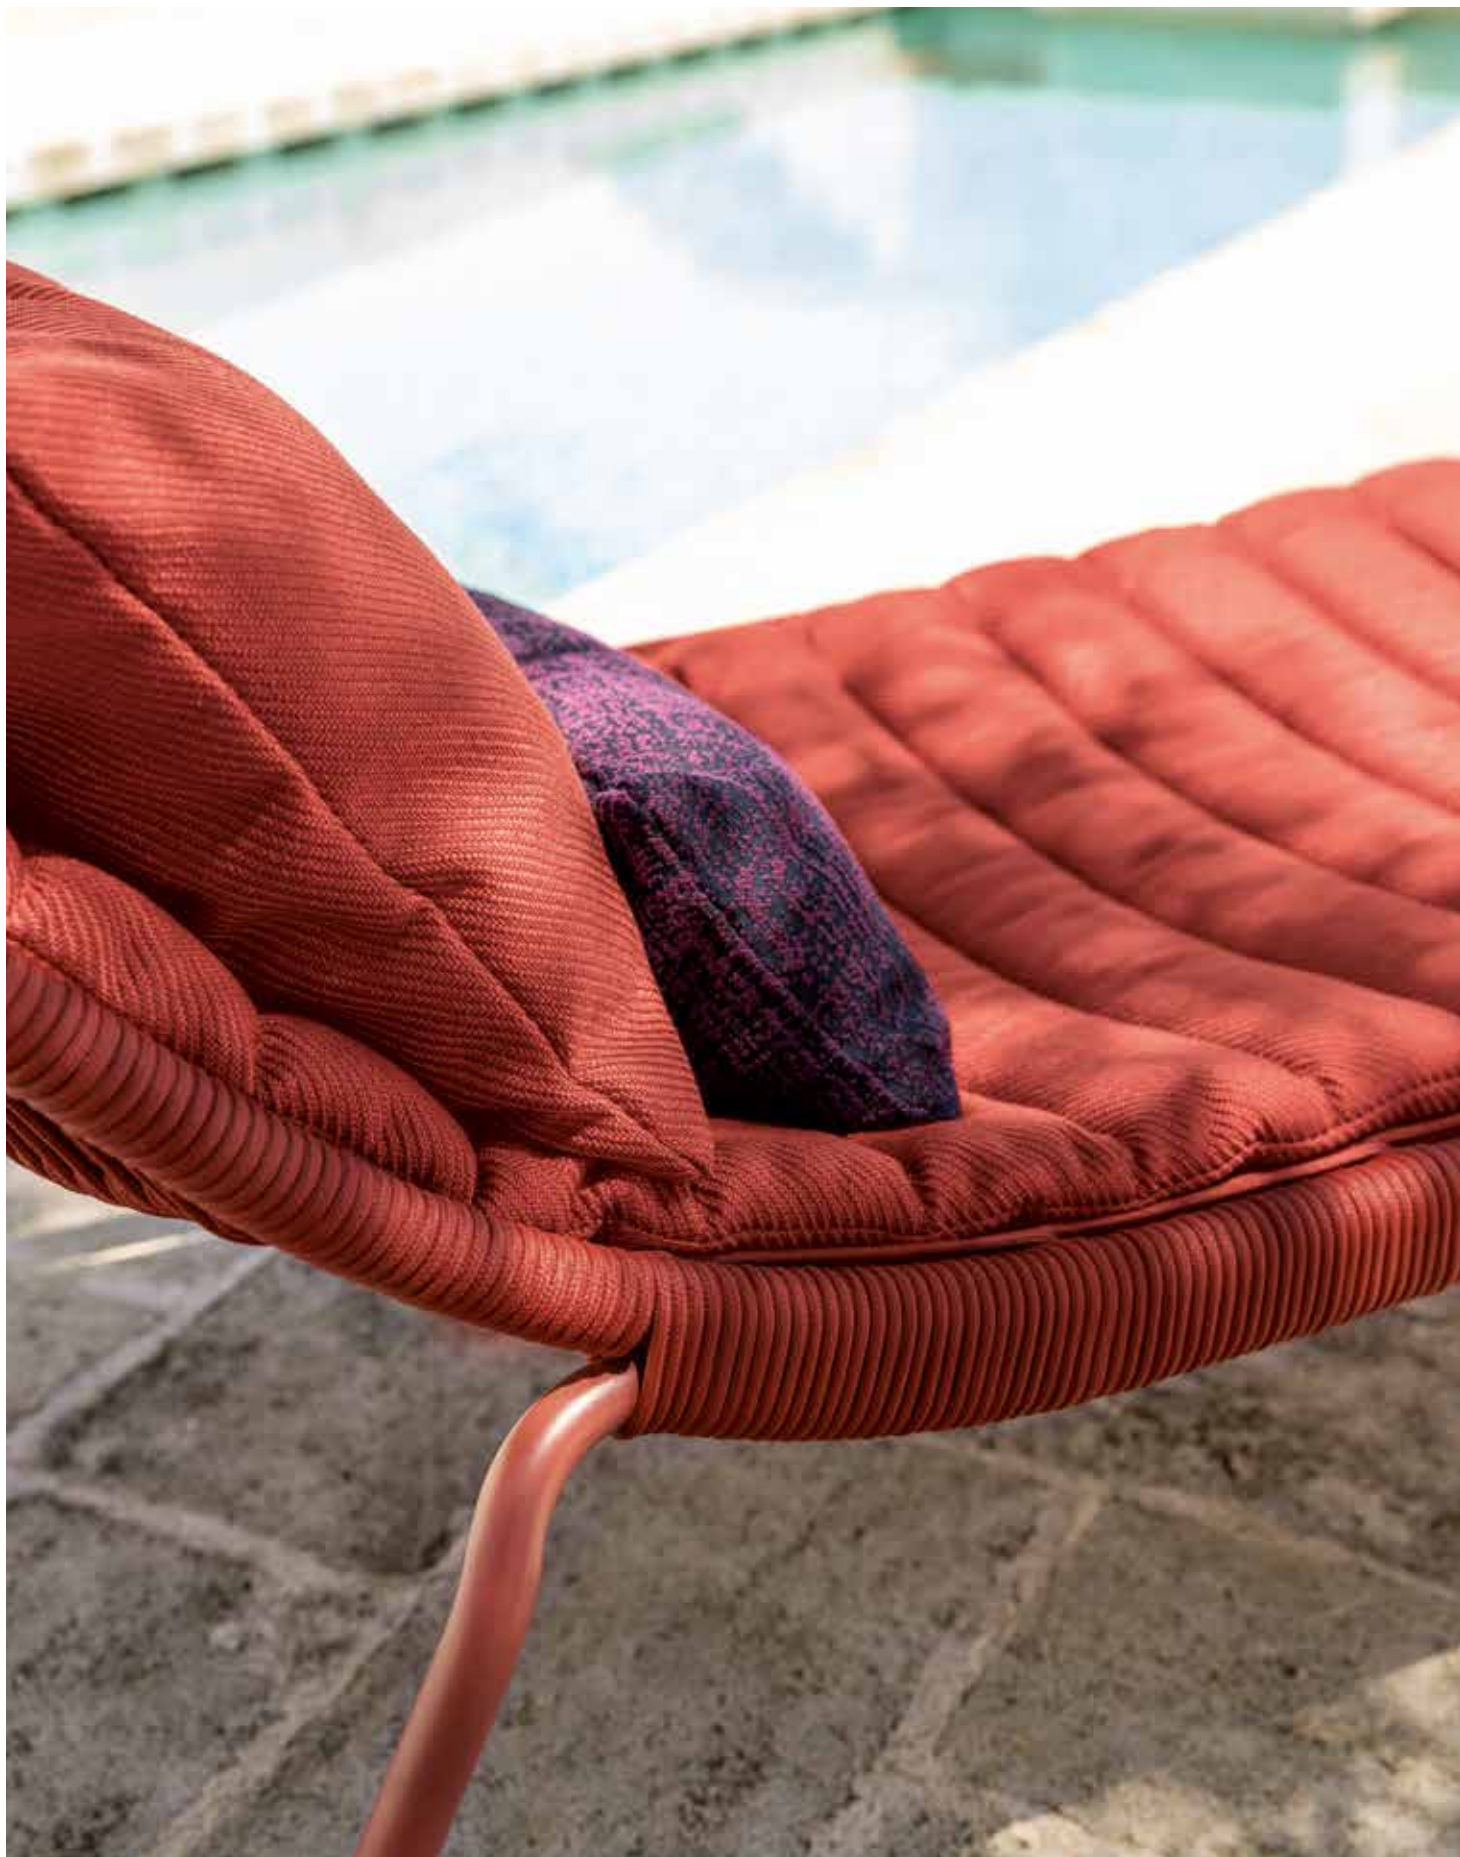

Panamacollection

bar stool
red frame
red colour rope

Panamacollection

living relax armchair
red frame
red colour rope
cushions in twill rust colour
deco in twill rust & outmap plum colour

Panamacollection