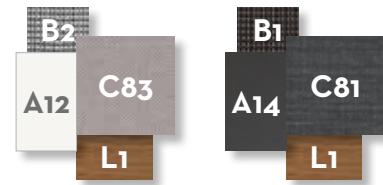

ROCKING CHAIR / CODE: ALAALUPD

Width	Depth	Height	H. armrest	H. seat	H. cushion
85	90	80	56	37	15