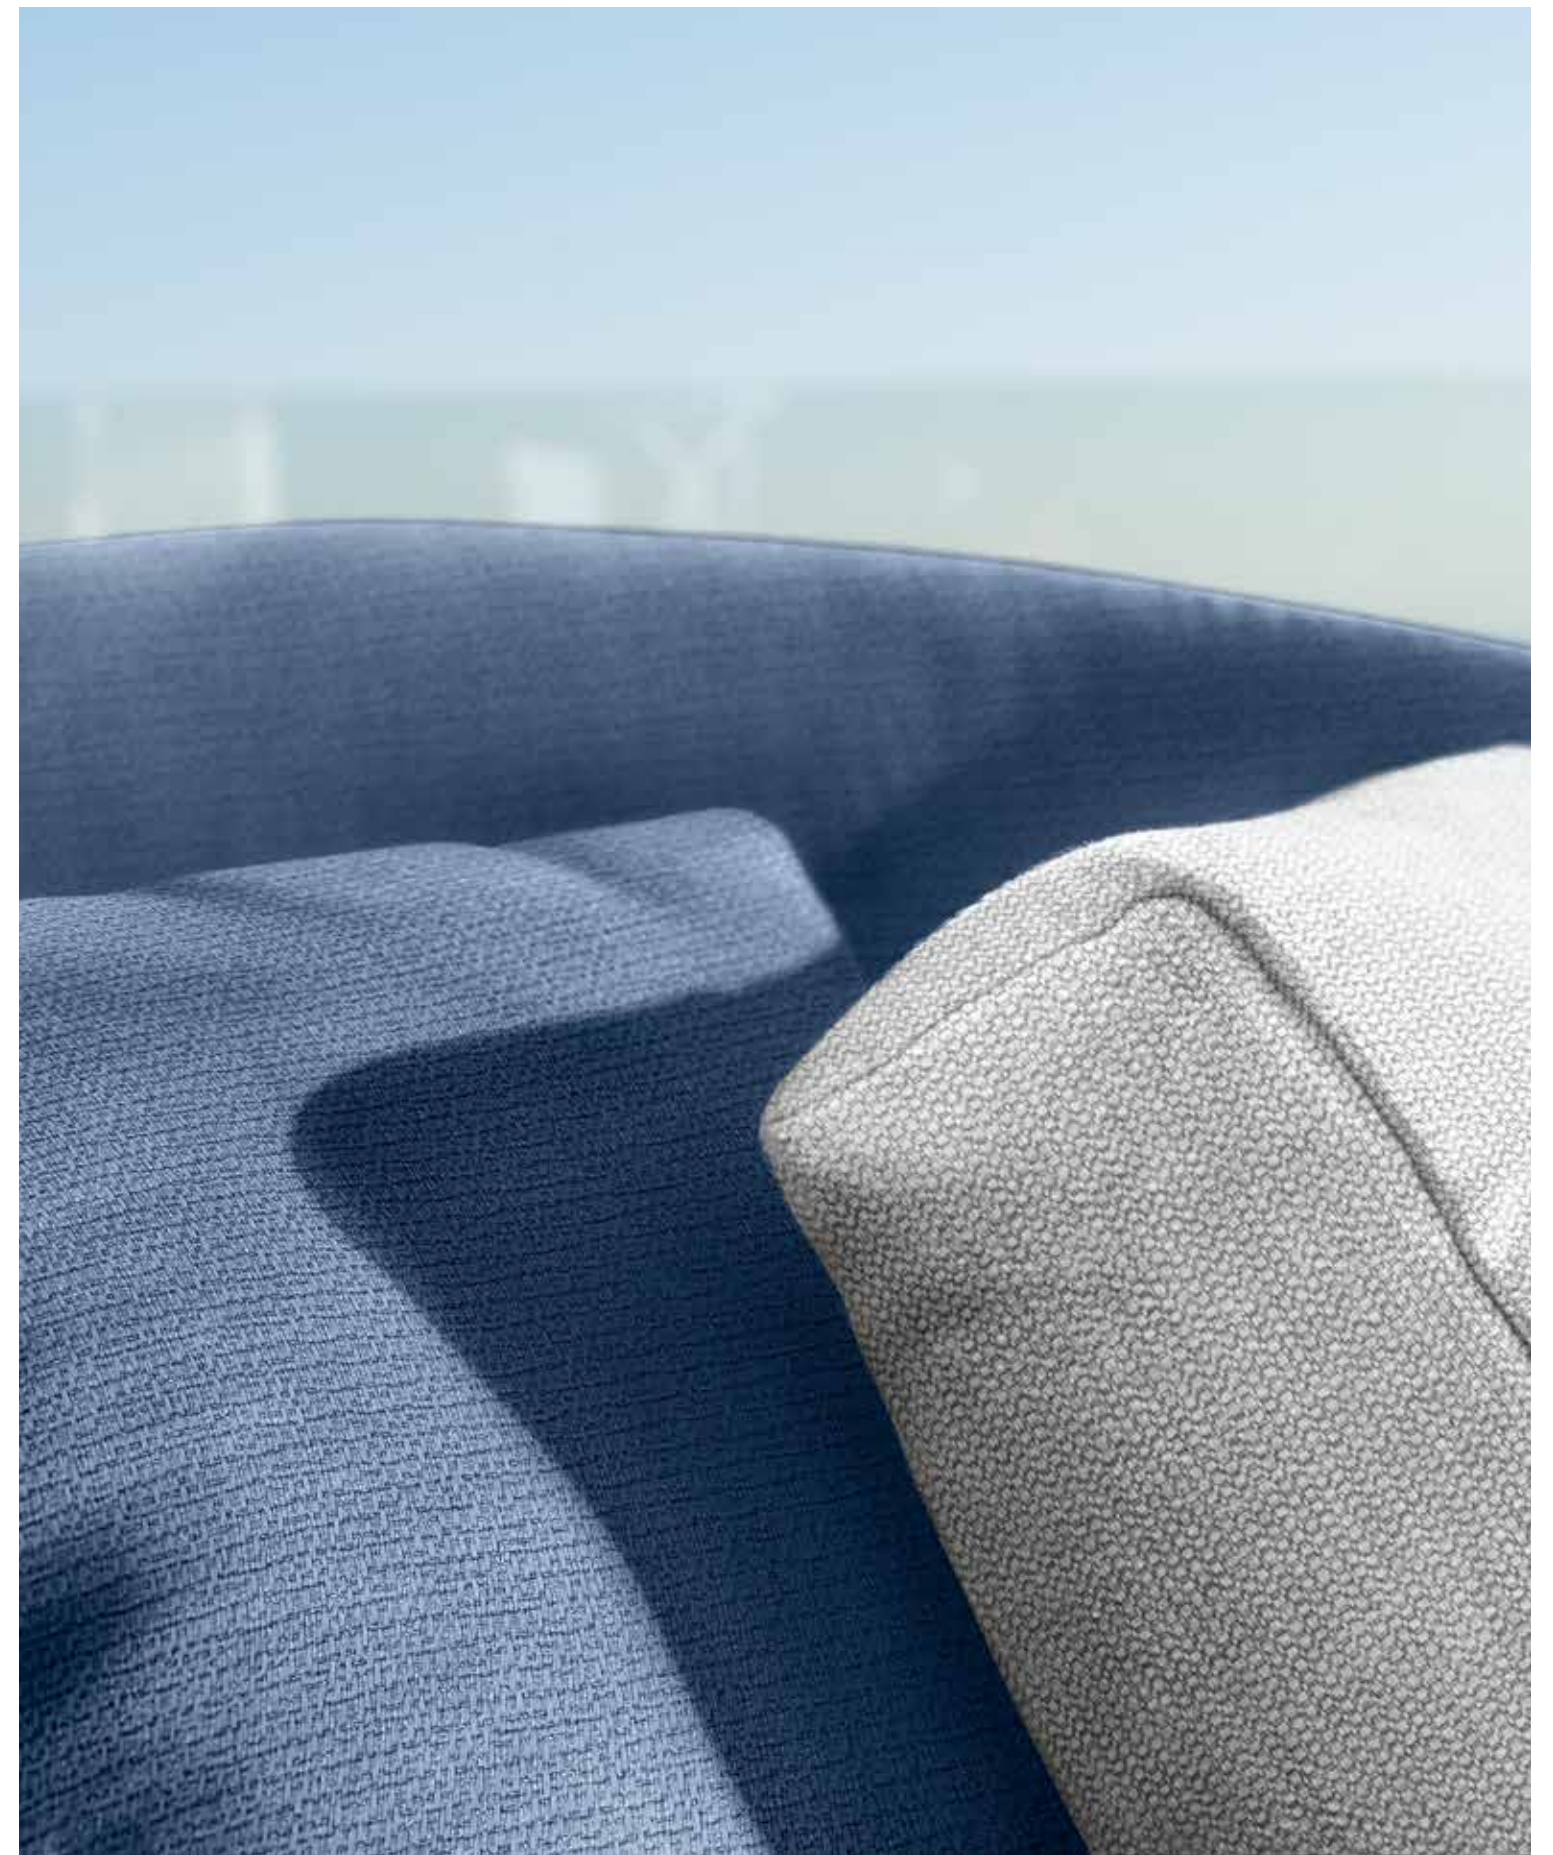

CleoSoftcollection
// Alu

sofa end , pouf & coffee table 60x100
white frame
cushions in silver colour
deco in silver, white & plain sky colour

CleoSoftcollection // Alu

sofa end & coffee table D 100 - D 75
white frame
cushions in silver colour
top Vitter light metal colour