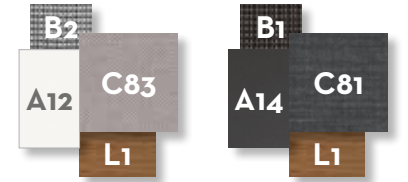

Alabama collection // Alu

Design Marco Acerbis

Finishing

Aluminium frame

white

graphite

Synthetic elastic belt

dark grey

light grey

Cushions fabric

dark grey

light grey

Textilene

white

silver black

Wood slats

teak

light concrete

dark concrete

Width	Depth	Height	H. armrest	H. seat	H. cushion
81	85	80	56	37	15