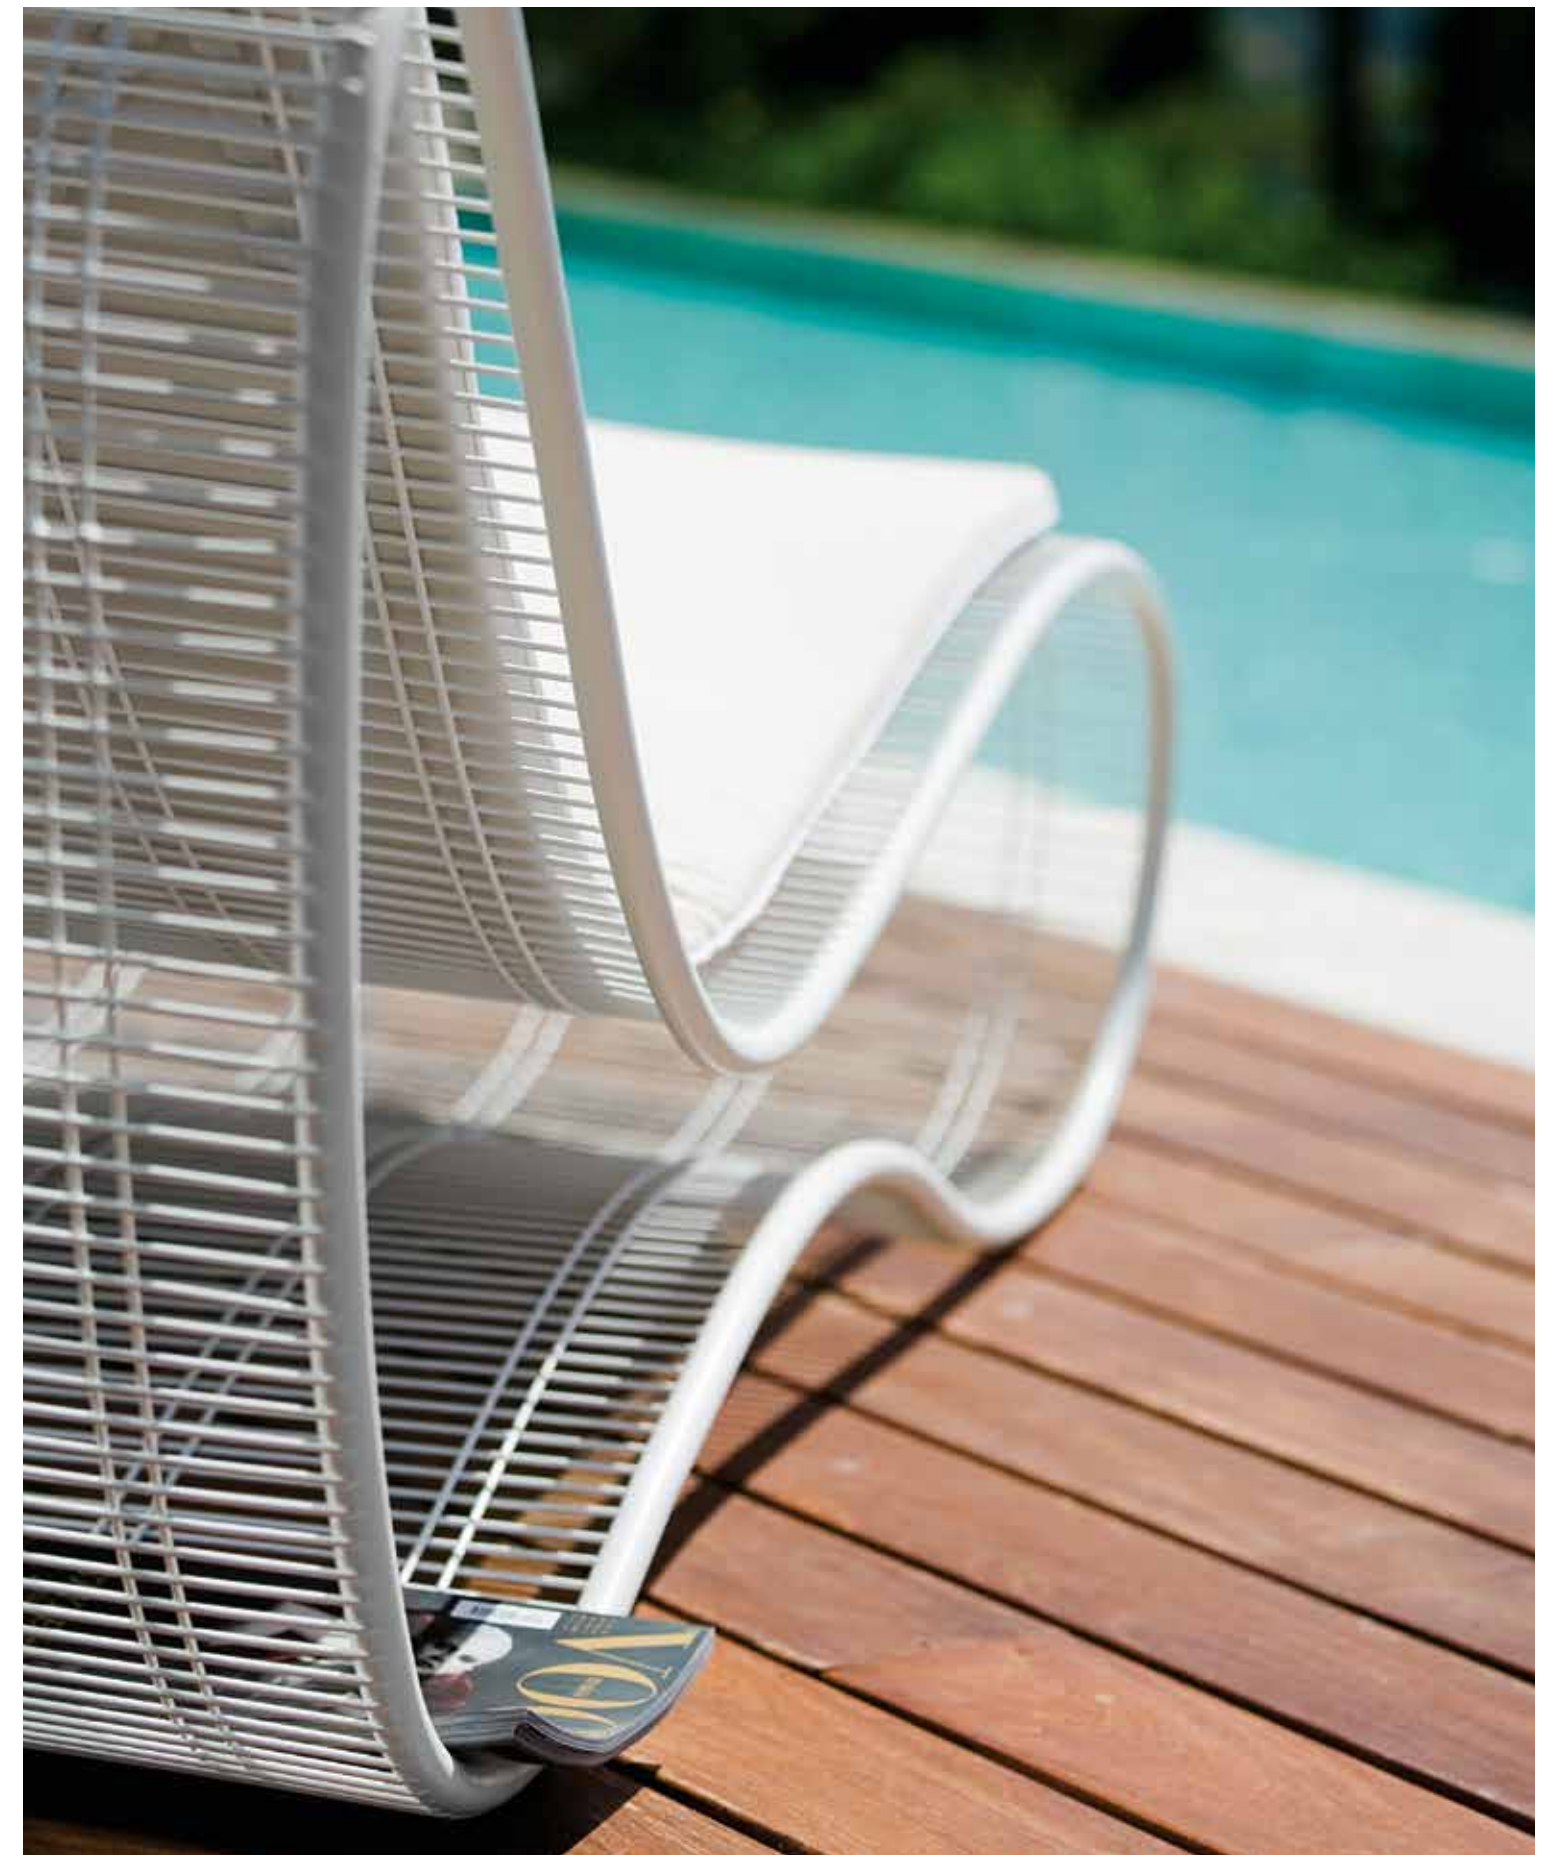

Breezcollection

Design Karim Rashid

Finishing

Steel frame

white

graphite

dove

Cushions fabric

white

SUNBED / CODE: BRLE

KG 37,0 | unit 1 0,80 mc | ☁☀

Width	Depth	Height	H. seat
170	64	66	35

COFFEE TABLE / CODE: BRTAV

KG 9,0 | unit 1 0,08 mc | ☁☀

Width	Depth	Height
75	46	23