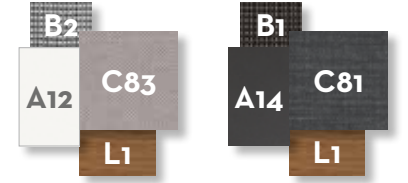

SOFA CORNER / CODE: ALAALUANG

Width	Depth	Height	H. seat	H. cushion
85	85	80	37	15

SOFA / CODE: ALAALUDIV

Width	Depth	Height	H. armrest	H. seat	H. cushion
180	85	80	56	37	15

LIVING ARMCHAIR / CODE: ALAALUPL