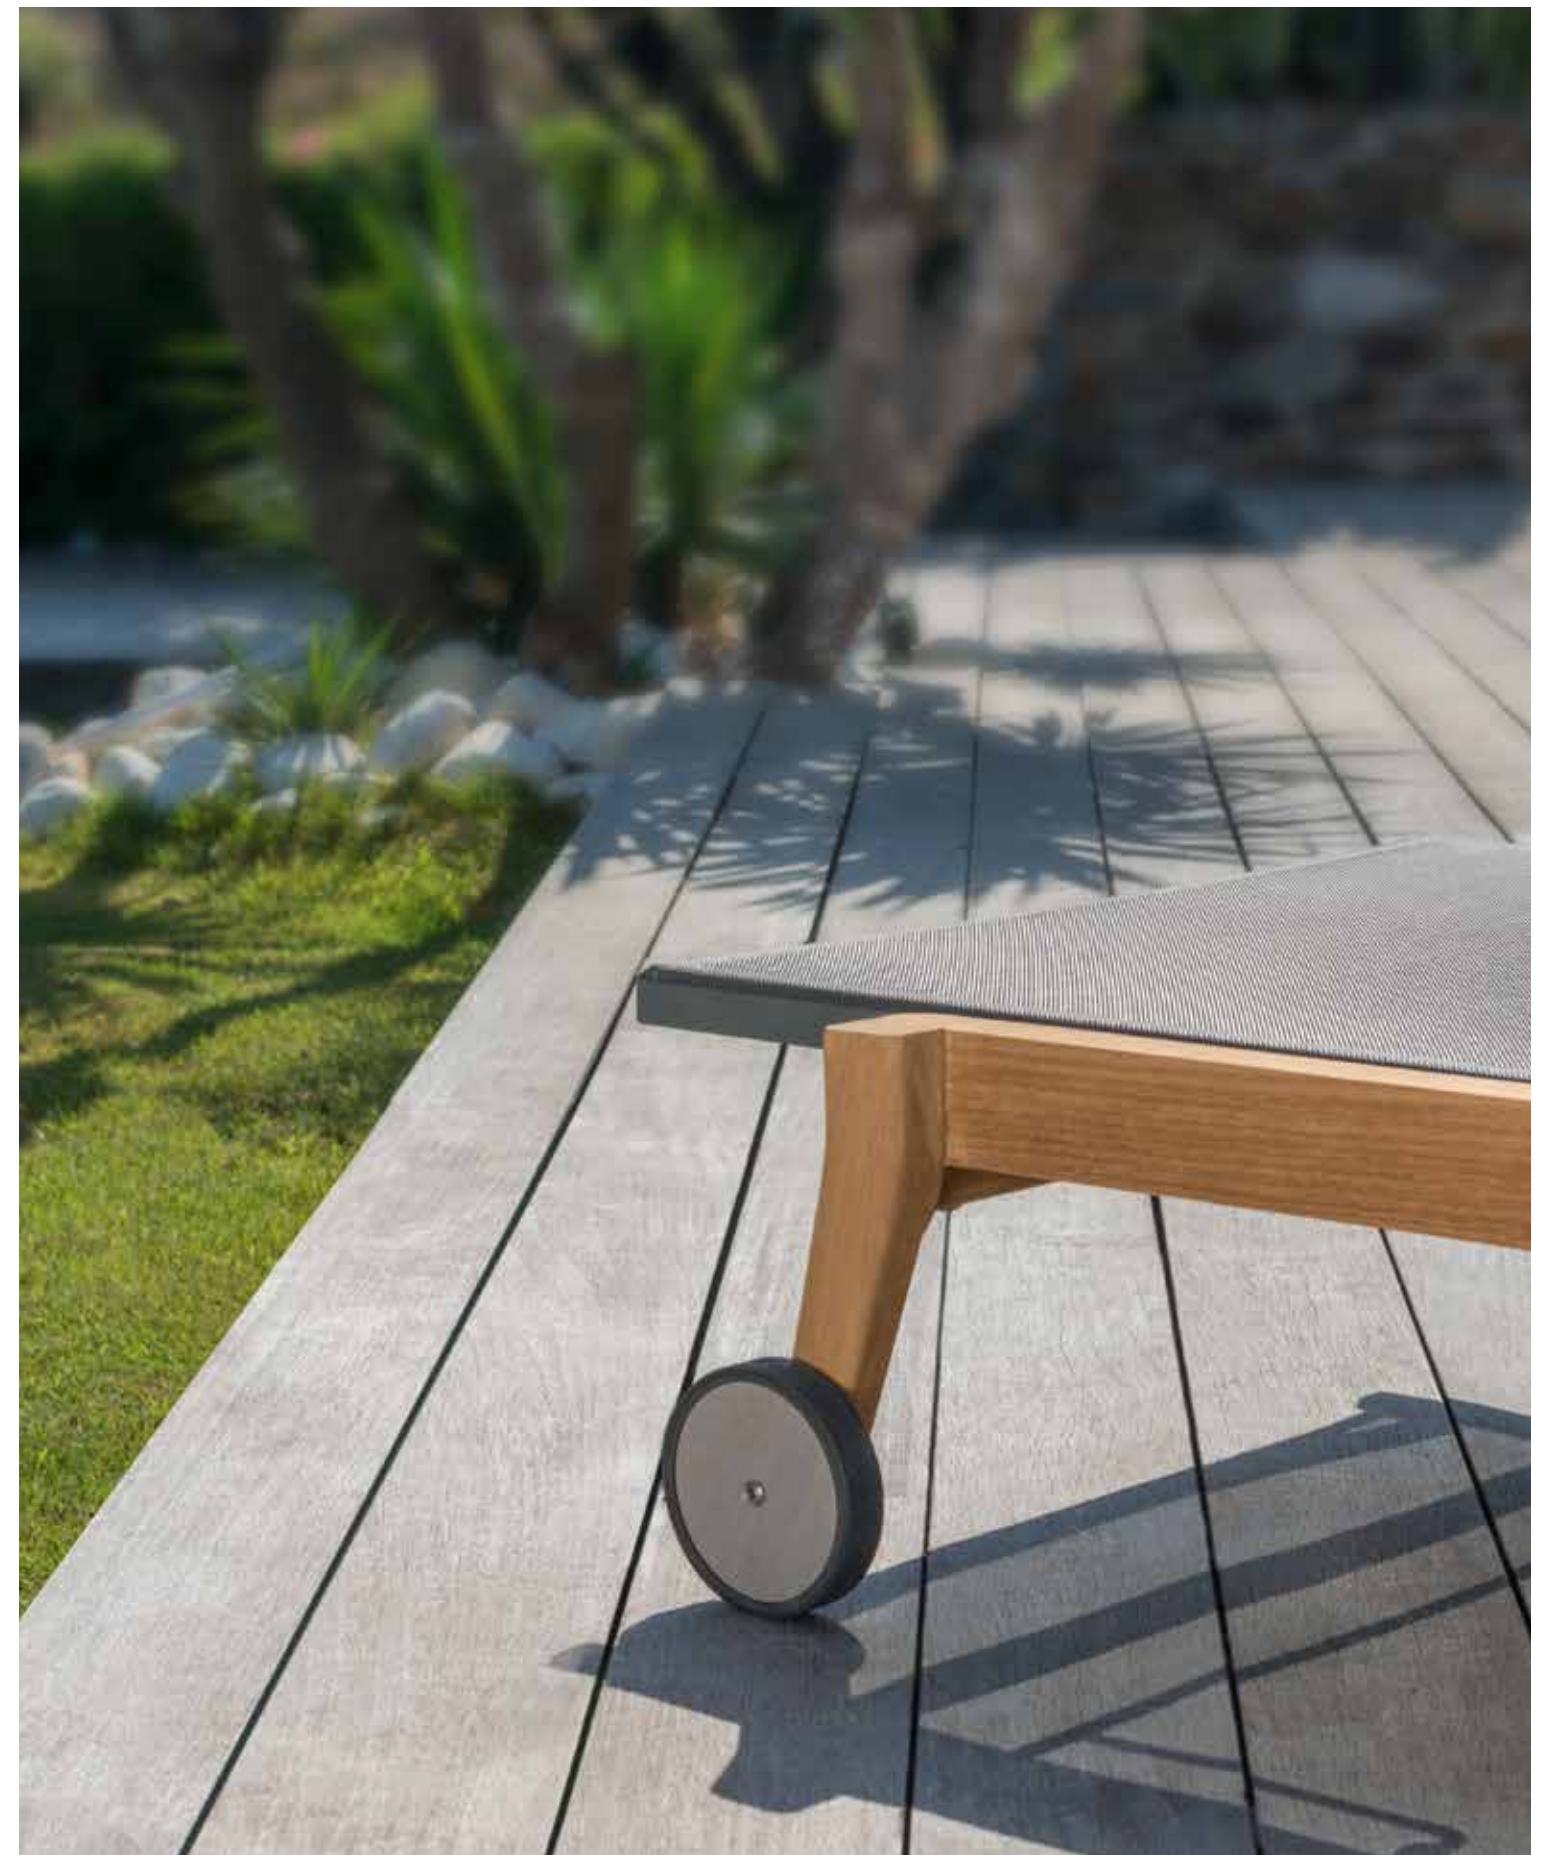

Mooncollection

// teak

bar stool
natural teak frame
rope in beige colour
leaf bar table
mokka colour frame
top vitter stone finishing in corten colour

Mooncollection
//teak

sofa, coffee table
natural teak frame
rope in grey colour
hpl table top