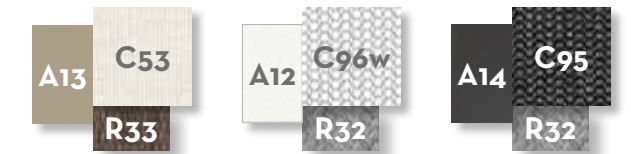

Width 228 | Depth 79 | Height 70 | H. seat 36 | H. cushion 14

KG 32,0 | unit 1 0.99 mc | icons: sun, rain, snow, wind, leaf