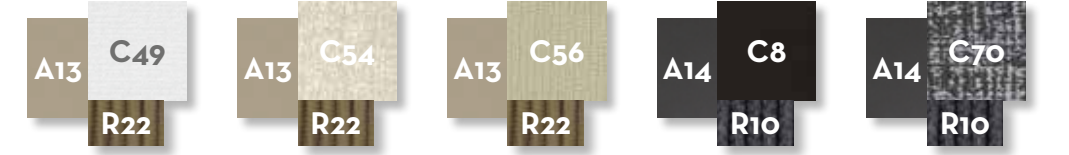

SUNBED / CODE: PANLET

KG 7,0 | unit 2 1,10 mc | ☀️ | 🪑 | 🛠️

Width 156 | Depth 76 | Height 78 | H. seat 40