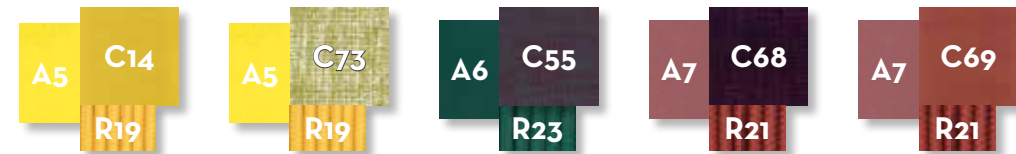

LOUNGE SOFA / CODE: PANDIVLON

KG 9,0 | unit 1 1,86 mc | ☀️ | 🪑 | 🛠️

Width 165 | Depth 98 | Height 107 | H. seat 34

POUF / CODE: PANPOF

KG 7,0 | unit 1 0,26 mc | ☀️ | 🪑 | 🛠️

Width 100 | Depth 69 | Height 34