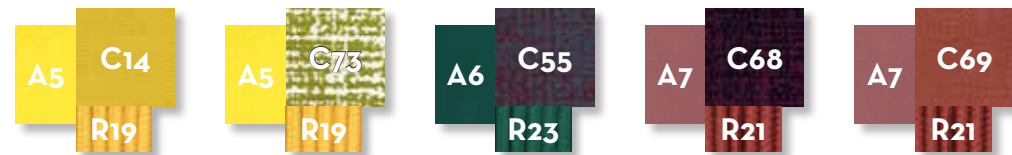

EGG CHAIR WITH ROTATING BASE / CODE: PANEGG + PANEGG-BSE

KG 53,0 | unit 1+1 1.18mc | ☀️ | 🪑

Width 98 | Depth 91 | Height 140 | H. seat 38