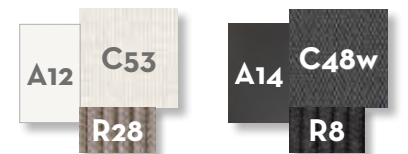

Coral collection

Design Marco Acerbis

Finishing

Aluminium frame

white

graphite

Synthetic ropes

dark grey

beige

Gres table top

beige

charcoal

Seat / back (70x45) fabric cushions

dark grey

warm white

white

Curtain fabric

Pillows fabric 50x35 (optional)

mélange beige

peach

blue ice

dark grey

warm white

Width	Depth	Height	H. seat	H. cushion
180	90	66	41	22

Width	Depth	Height	H. seat	H. cushion
101	101	66	41	22

Width	Depth	Height	H. seat	H. cushion
90	101	66	41	22

Width	Depth	Height	H. seat	H. cushion
101	190	66	41	22

Width	Depth	Height	H. seat	H. cushion
101	190	66	41	22

POUF / CODE: CORPUF

Width	Depth	Height	H. cushion
90	90	41	22