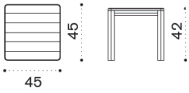

Item

CYTCQT5

CYTCQT1

Description

Pickled teak

Teak

 →  7 |  1 box 52X54X18H 9 Kg