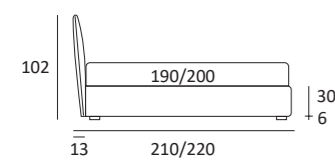

CUT

DI SERIE:
Piede in legno **Cubic** h cm 6, colore wengè

OPTIONAL:
Piede in legno **Cubic** h cm 6-10, colori grigio, wengè
Ruote **Carry**

AS STANDARD:
Cubic wooden foot H 6 cm, colour: wenge

OPTIONALS:
Cubic wooden foot H 6-10 cm, colours: grey, wenge
Carry wheels

Piede **WILY**
H cm 14-18-24, finitura cromo, colori polvere, seta
H 14-18-24 cm, chrome finish, colours powder, silk

RUOTA WHEEL

Ruota **CARRY**
H cm 8
H 8 cm