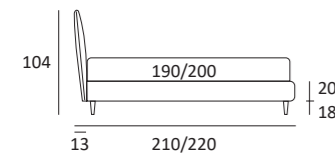

CUT

DI SERIE:
Piede in legno **Cubic** h cm 6, colore wengè

OPTIONAL:
Piede in legno **Cubic** h cm 6-10, colori grigio, wengè
Ruote **Carry**

AS STANDARD:
Cubic wooden foot H 6 cm, colour: wenge

OPTIONALS:
Cubic wooden foot H 6-10 cm, colours: grey, wenge
Carry wheels

CUT COMPATTO

DI SERIE:
Piede in legno **Log** h cm 14, colore wengè

OPTIONAL:
Piede in legno **Log** h cm 14, colori bianco, naturale
Piede in metallo **Bill** h cm 14, finitura marrone moka
Piede in metallo **Glam, Peak e Wily** h cm 14, finitura cromo, colori polvere, seta
Piede in metallo **Hop e Max** h cm 14, finitura manganese

AS STANDARD:
Log wooden foot H 14 cm, colour: wenge

OPTIONALS:
Log wooden foot H 14 cm, colours: white, natural
Bill metal foot H 14 cm, brown mocha finish
Glam, Peak and Wily metal foot H 14 cm, chrome finish, colours: powder, silk
Hop and Max metal foot H 14 cm, manganese finish

CUT LIFT

DI SERIE:
Piede in legno **Log** h cm 18, colore wengè

OPTIONAL:
Piede in legno **Log** h cm 18, colori bianco, naturale
Piede in metallo **Bill** h cm 18, finitura marrone moka
Piede in metallo **Glam, Peak e Wily** h cm 18, finitura cromo, colori polvere, seta
Piede in metallo **Hop e Max** h cm 18, finitura manganese

AS STANDARD:
Log wooden foot H 18 cm, colour: wenge

OPTIONALS:
Log wooden foot H 18 cm, colours: white, natural
Bill metal foot H 18 cm, brown mocha finish
Glam, Peak and Wily metal foot H 18 cm, chrome finish, colours: powder, silk
Hop and Max metal foot H 18 cm, manganese finish

CUT FILO

DI SERIE:
Piede in legno **Cubic** h cm 6, colore wengè

OPTIONAL:
Piede in legno **Cubic** h cm 6-10, colori grigio, wengè
Ruote **Carry**

AS STANDARD:
Cubic wooden foot H 6 cm, colour: wenge

OPTIONALS:
Cubic wooden foot H 6-10 cm, colours: grey, wenge
Carry wheels

Tipologie piedi e ruote / Feet and Wheels

PIEDI IN LEGNO WOOD FEET