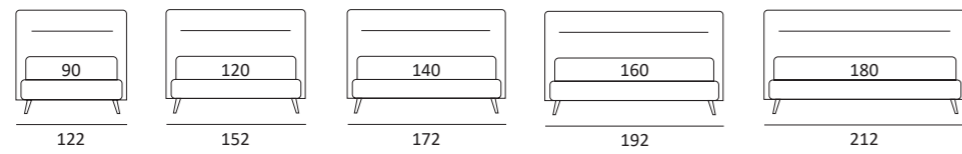

CUT LIFT

DI SERIE:
Piede in legno **Log** h cm 18, colore wengè

OPTIONAL:
Piede in legno **Log** h cm 18, colori bianco, naturale
Piede in metallo **Bill** h cm 18, finitura marrone moka
Piede in metallo **Glam, Peak e Wily** h cm 18, finitura cromo, colori polvere, seta
Piede in metallo **Hop e Max** h cm 18, finitura manganese

AS STANDARD:
Log wooden foot H 18 cm, colour: wenge

OPTIONALS:
Log wooden foot H 18 cm, colours: white, natural
Bill metal foot H 18 cm, brown mocha finish
Glam, Peak and Wily metal foot H 18 cm, chrome finish, colours: powder, silk
Hop and Max metal foot H 18 cm, manganese finish