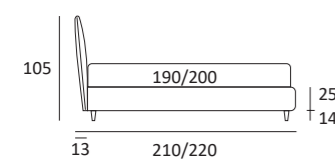

CUT COMPATTO