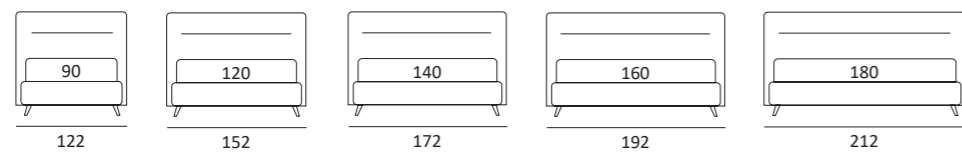

CUT

DI SERIE:
Piede in legno **Cubic** h cm 6, colore wengè

OPTIONAL:
Piede in legno **Cubic** h cm 6-10, colori grigio, wengè
Ruote **Carry**

AS STANDARD:
Cubic wooden foot H 6 cm, colour: wenge

OPTIONALS:
Cubic wooden foot H 6-10 cm, colours: grey, wenge
Carry wheels

CUT COMPATTO

DI SERIE:
Piede in legno **Log** h cm 14, colore wengè

OPTIONAL:
Piede in legno **Log** h cm 14, colori bianco, naturale
Piede in metallo **Bill** h cm 14, finitura marrone moka
Piede in metallo **Glam, Peak e Wily** h cm 14, finitura cromo, colori polvere, seta
Piede in metallo **Hop e Max** h cm 14, finitura manganese

AS STANDARD:
Log wooden foot H 14 cm, colour: wenge

OPTIONALS:
Log wooden foot H 14 cm, colours: white, natural
Bill metal foot H 14 cm, brown mocha finish
Glam, Peak and Wily metal foot H 14 cm, chrome finish, colours: powder, silk
Hop and Max metal foot H 14 cm, manganese finish

Piede **WILY**
H cm 14-18-24, finitura cromo, colori polvere, seta
H 14-18-24 cm, chrome finish, colours powder, silk

RUOTA WHEEL

Ruota **CARRY**
H cm 8
H 8 cm