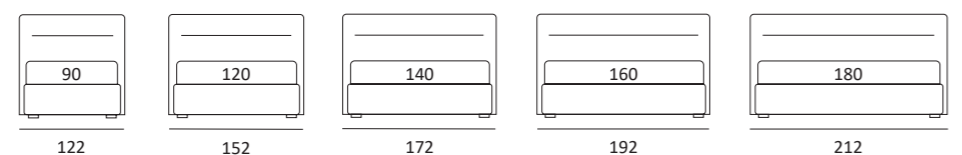

CUT FILO

DI SERIE:
Piede in legno **Cubic** h cm 6, colore wengè

OPTIONAL:
Piede in legno **Cubic** h cm 6-10, colori grigio, wengè
Ruote **Carry**

AS STANDARD:
Cubic wooden foot H 6 cm, colour: wenge

OPTIONALS:
Cubic wooden foot H 6-10 cm, colours: grey, wenge
Carry wheels

Tipologie piedi e ruote / Feet and Wheels

PIEDI IN LEGNO WOOD FEET

Piede **CUBIC**
H cm 6-10, colori grigio, wengè
H 6-10 cm, colours grey, wenge

Piede **LOG**
H cm 14-18, colori bianco, naturale, wengè
H 14-18 cm, colours white, natural, wenge

PIEDI IN METALLO METAL FEET

Piede **BILL**
H cm 14-18, finitura marrone moka
H 14-18 cm, brown mocha finish

Piede **GLAM**
H cm 14-18-24, finitura cromo, colori polvere, seta
H 14-18-24 cm, chrome finish, colours powder, silk

Piede **HOP**
H cm 14-18-24, finitura manganese
H 14-18-24 cm, manganese finish

Piede **MAX**
H cm 14-18, finitura manganese
H 14-18 cm, manganese finish

Piede **PEAK**
H cm 14-18, finitura cromo, colori polvere, seta
H 14-18 cm, chrome finish, colours powder, silk

Piede **WILY**
H cm 14-18-24, finitura cromo, colori polvere, seta
H 14-18-24 cm, chrome finish, colours powder, silk

RUOTA WHEEL

Ruota **CARRY**
H cm 8
H 8 cm