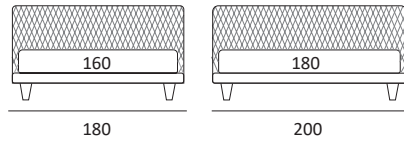

TINY AUTOPORTANTE

DI SERIE:

Piede in metallo **Glam** h cm 24, colore polvere

OPTIONAL:

Piede in metallo **Glam** h cm 24, finitura cromo, colore seta

Piede in metallo **Hang e Hop** h cm 24, finitura manganese

AS STANDARD:

Glam metal foot H 24 cm, colours: powder

OPTIONALS:

Glam metal foot H 24 cm, chrome finish, colours: silk

Hang and Hop metal foot H 24 cm, manganese finish

PIEDI IN METALLO METAL FEET

Piede **GLAM**

H cm 14-18-24, finitura cromo,
colori polvere, seta
H 14-18-24 cm, chrome finish,
colours powder, silk

Piede **HANG**

H cm 24, finitura manganese
H 24 cm, manganese finish

Piede **HOP**

H cm 14-18-24, finitura
manganese
H 14-18-24 cm,
manganese finish