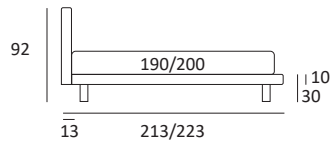

TINY AUTOPORTANTE

DI SERIE:

Piede in metallo **Glam** h cm 24, colore polvere

OPTIONAL:

Piede in metallo **Glam** h cm 24, finitura cromo, colore seta

Piede in metallo **Hang e Hop** h cm 24, finitura manganese

AS STANDARD:

Glam metal foot H 24 cm, colours: powder

OPTIONALS:

Glam metal foot H 24 cm, chrome finish, colours: silk

Hang and Hop metal foot H 24 cm, manganese finish

PIEDI IN METALLO METAL FEET

Piede **GLAM**