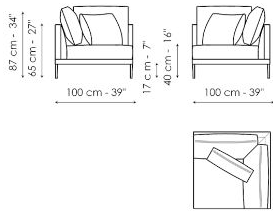

Data sheet

Sofa 275

Width: 275cm
Depth: 100cm
Height: 87cm

Sofa 245 - 2 seats

Width: 245cm
Depth: 100cm
Height: 87cm

Sofa 245 - 3 seats

Width: 245cm
Depth: 100cm
Height: 87cm

Sofa 205

Width: 205cm
Depth: 100cm
Height: 87cm

Sofa 175

Width: 175cm
Depth: 100cm
Height: 87cm

End section sofa 225 - 2 seats

Width: 225cm
Depth: 100cm
Height: 87cm

End section sofa 225 - 3 seats

Width: 225cm
Depth: 100cm
Height: 87cm

End section sofa 190

Width: 190cm
Depth: 100cm
Height: 87cm

End section sofa 160

Width: 160cm
Depth: 100cm
Height: 87cm

Meridiana 230x120

Width: 230cm
Depth: 120cm
Height: 87cm

Meridiana 210x100

Width: 210cm
Depth: 100cm
Height: 87cm

Chaise longue 100x160

Width: 160cm
Depth: 100cm
Height: 87cm

Corner

Width: 100cm
Depth: 100cm
Height: 87cm

Armchair H 75

Width: 75cm
Depth: 75cm
Height: 65cm

Armchair H 87

Width: 75cm
Depth: 88cm
Height: 87cm