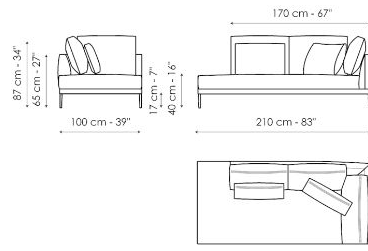

Data sheet

Sofa 275

Width: 275cm
Depth: 100cm
Height: 87cm

Sofa 245 - 2 seats

Width: 245cm
Depth: 100cm
Height: 87cm

Sofa 245 - 3 seats

Width: 245cm
Depth: 100cm
Height: 87cm

Sofa 205

Width: 205cm
Depth: 100cm
Height: 87cm

Sofa 175

Width: 175cm
Depth: 100cm
Height: 87cm

End section sofa 225 - 2 seats

Width: 225cm
Depth: 100cm
Height: 87cm

End section sofa 225 - 3 seats

Width: 225cm
Depth: 100cm
Height: 87cm

End section sofa 190

Width: 190cm
Depth: 100cm
Height: 87cm

End section sofa 160

Width: 160cm
Depth: 100cm
Height: 87cm

Meridiana 230x120

Width: 230cm
Depth: 120cm
Height: 87cm

Meridiana 210x100

Width: 210cm
Depth: 100cm
Height: 87cm

Chaise longue 100x160

Width: 160cm
Depth: 100cm
Height: 87cm

Corner

Width: 100cm
Depth: 100cm
Height: 87cm

Armchair H 75

Width: 75cm
Depth: 75cm
Height: 65cm

Armchair H 87

Width: 75cm
Depth: 88cm
Height: 87cm