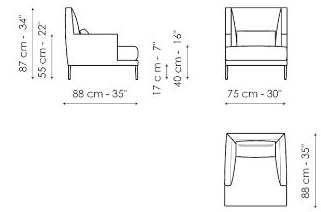

Width: 205cm
Depth: 100cm
Height: 87cm

Sofa 175

Width: 175cm
Depth: 100cm
Height: 87cm

End section sofa 225 - 2 seats

Width: 225cm
Depth: 100cm
Height: 87cm

End section sofa 225 - 3 seats

Width: 225cm
Depth: 100cm
Height: 87cm

End section sofa 190

Width: 190cm
Depth: 100cm
Height: 87cm

End section sofa 160

Width: 160cm
Depth: 100cm
Height: 87cm

Meridiana 230x120

Width: 230cm
Depth: 120cm
Height: 87cm

Meridiana 210x100

Width: 210cm
Depth: 100cm
Height: 87cm

Chaise longue 100x160

Width: 160cm
Depth: 100cm
Height: 87cm

Corner

Width: 100cm
Depth: 100cm
Height: 87cm

Armchair H 75

Width: 75cm
Depth: 75cm
Height: 65cm

Armchair H 87

Width: 75cm
Depth: 88cm
Height: 87cm

Pouf 100x100

Width: 100cm
Depth: 100cm
Height: 40cm

Pouf 85x50

Width: 85cm
Depth: 50cm
Height: 40cm

Pouf 75x50

Width: 75cm
Depth: 50cm
Height: 40cm

Finishes

FEET