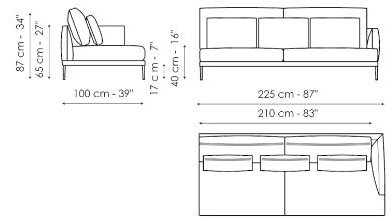

Data sheet

Sofa 275

Width: 275cm
Depth: 100cm
Height: 87cm

Sofa 245 - 2 seats

Width: 245cm
Depth: 100cm
Height: 87cm

Sofa 245 - 3 seats

Width: 245cm
Depth: 100cm
Height: 87cm

Sofa 205

Width: 205cm
Depth: 100cm
Height: 87cm

Sofa 175

Width: 175cm
Depth: 100cm
Height: 87cm

End section sofa 225 - 2 seats

Width: 225cm
Depth: 100cm
Height: 87cm

End section sofa 225 - 3 seats

Width: 225cm
Depth: 100cm
Height: 87cm

End section sofa 190

Width: 190cm
Depth: 100cm
Height: 87cm

End section sofa 160

Width: 160cm
Depth: 100cm
Height: 87cm

Meridiana 230x120

Width: 230cm
Depth: 120cm
Height: 87cm

Meridiana 210x100

Width: 210cm
Depth: 100cm
Height: 87cm

Chaise longue 100x160

Width: 160cm
Depth: 100cm
Height: 87cm

Corner

Width: 100cm
Depth: 100cm
Height: 87cm

Armchair H 75

Width: 75cm
Depth: 75cm
Height: 65cm

Armchair H 87

Width: 75cm
Depth: 88cm
Height: 87cm