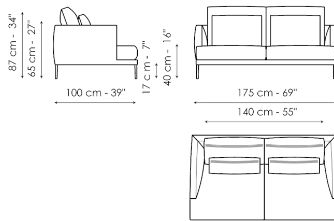

Data sheet

Sofa 275

Width: 275cm
Depth: 100cm
Height: 87cm

Sofa 245 - 2 seats

Width: 245cm
Depth: 100cm
Height: 87cm

Sofa 245 - 3 seats

Width: 245cm
Depth: 100cm
Height: 87cm

Sofa 205

Width: 205cm
Depth: 100cm
Height: 87cm

Sofa 175

Width: 175cm
Depth: 100cm
Height: 87cm

End section sofa 225 - 2 seats

Width: 225cm
Depth: 100cm
Height: 87cm

End section sofa 225 - 3 seats

Width: 225cm
Depth: 100cm
Height: 87cm

End section sofa 190

Width: 190cm
Depth: 100cm
Height: 87cm

End section sofa 160

Width: 160cm
Depth: 100cm
Height: 87cm

Meridiana 230x120

Width: 230cm
Depth: 120cm
Height: 87cm

Meridiana 210x100

Width: 210cm
Depth: 100cm
Height: 87cm

Chaise longue 100x160

Width: 160cm
Depth: 100cm
Height: 87cm

Corner

Width: 100cm
Depth: 100cm
Height: 87cm

Armchair H 75

Width: 75cm
Depth: 75cm
Height: 65cm

Armchair H 87

Width: 75cm
Depth: 88cm
Height: 87cm