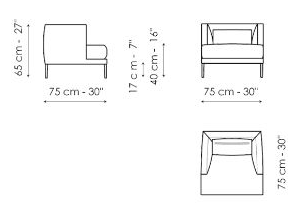

Data sheet

Sofa 275

Width: 275cm
Depth: 100cm
Height: 87cm

Sofa 245 - 2 seats

Width: 245cm
Depth: 100cm
Height: 87cm

Sofa 245 - 3 seats

Width: 245cm
Depth: 100cm
Height: 87cm

Sofa 205

Width: 205cm
Depth: 100cm
Height: 87cm

Sofa 175

Width: 175cm
Depth: 100cm
Height: 87cm

End section sofa 225 - 2 seats

Width: 225cm
Depth: 100cm
Height: 87cm

End section sofa 225 - 3 seats

Width: 225cm
Depth: 100cm
Height: 87cm

End section sofa 190

Width: 190cm
Depth: 100cm
Height: 87cm

End section sofa 160

Width: 160cm
Depth: 100cm
Height: 87cm

Meridiana 230x120

Width: 230cm
Depth: 120cm
Height: 87cm

Meridiana 210x100

Width: 210cm
Depth: 100cm
Height: 87cm

Chaise longue 100x160

Width: 160cm
Depth: 100cm
Height: 87cm

Corner

Width: 100cm
Depth: 100cm
Height: 87cm

Armchair H 75

Width: 75cm
Depth: 75cm
Height: 65cm

Armchair H 87

Width: 75cm
Depth: 88cm
Height: 87cm