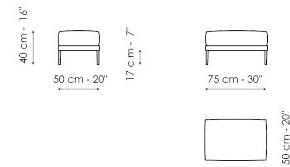

Data sheet

Sofa 275

Width: 275cm
Depth: 100cm
Height: 87cm

Sofa 245 - 2 seats

Width: 245cm
Depth: 100cm
Height: 87cm

Sofa 245 - 3 seats

Width: 245cm
Depth: 100cm
Height: 87cm

Sofa 205

End section sofa 190

Width: 190cm
Depth: 100cm
Height: 87cm

End section sofa 160

Width: 160cm
Depth: 100cm
Height: 87cm

Meridiana 230x120

Width: 230cm
Depth: 120cm
Height: 87cm

Meridiana 210x100

Width: 210cm
Depth: 100cm
Height: 87cm

Chaise longue 100x160

Width: 160cm
Depth: 100cm
Height: 87cm

Corner

Width: 100cm
Depth: 100cm
Height: 87cm

Armchair H 75

Width: 75cm
Depth: 75cm
Height: 65cm

Armchair H 87

Width: 75cm
Depth: 88cm
Height: 87cm

Pouf 100x100

Width: 100cm
Depth: 100cm
Height: 40cm

Pouf 85x50

Width: 85cm
Depth: 50cm
Height: 40cm

Pouf 75x50

Width: 75cm
Depth: 50cm
Height: 40cm

Finishes

FEET