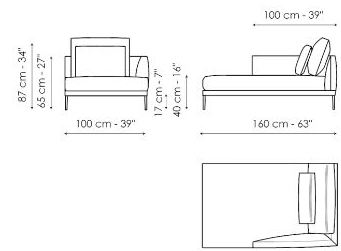

Data sheet

Sofa 275

Width: 275cm
Depth: 100cm
Height: 87cm

Sofa 245 - 2 seats

Width: 245cm
Depth: 100cm
Height: 87cm

Sofa 245 - 3 seats

Width: 245cm
Depth: 100cm
Height: 87cm

Sofa 205

Width: 205cm
Depth: 100cm
Height: 87cm

Sofa 175

Width: 175cm
Depth: 100cm
Height: 87cm

End section sofa 225 - 2 seats

Width: 225cm
Depth: 100cm
Height: 87cm

End section sofa 225 - 3 seats

Width: 225cm
Depth: 100cm
Height: 87cm

End section sofa 190

Width: 190cm
Depth: 100cm
Height: 87cm

End section sofa 160

Width: 160cm
Depth: 100cm
Height: 87cm

Meridiana 230x120

Width: 230cm
Depth: 120cm
Height: 87cm

Meridiana 210x100

Width: 210cm
Depth: 100cm
Height: 87cm

Chaise longue 100x160

Width: 160cm
Depth: 100cm
Height: 87cm

Corner

Width: 100cm
Depth: 100cm
Height: 87cm

Armchair H 75

Width: 75cm
Depth: 75cm
Height: 65cm

Armchair H 87

Width: 75cm
Depth: 88cm
Height: 87cm