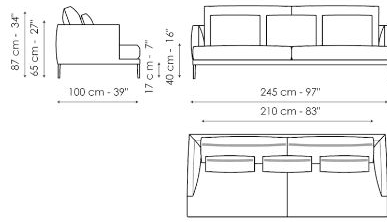

Data sheet

Sofa 275

Width: 275cm
Depth: 100cm
Height: 87cm

Sofa 245 - 2 seats

Width: 245cm
Depth: 100cm
Height: 87cm

Sofa 245 - 3 seats

Width: 245cm
Depth: 100cm
Height: 87cm

Sofa 205

Width: 205cm
Depth: 100cm
Height: 87cm

Sofa 175

Width: 175cm
Depth: 100cm
Height: 87cm

End section sofa 225 - 2 seats

Width: 225cm
Depth: 100cm
Height: 87cm

End section sofa 225 - 3 seats

Width: 225cm
Depth: 100cm
Height: 87cm

End section sofa 190

Width: 190cm
Depth: 100cm
Height: 87cm

End section sofa 160

Width: 160cm
Depth: 100cm
Height: 87cm

Meridiana 230x120

Width: 230cm
Depth: 120cm
Height: 87cm

Meridiana 210x100

Width: 210cm
Depth: 100cm
Height: 87cm

Chaise longue 100x160

Width: 160cm
Depth: 100cm
Height: 87cm

Corner

Width: 100cm
Depth: 100cm
Height: 87cm

Armchair H 75

Width: 75cm
Depth: 75cm
Height: 65cm

Armchair H 87

Width: 75cm
Depth: 88cm
Height: 87cm