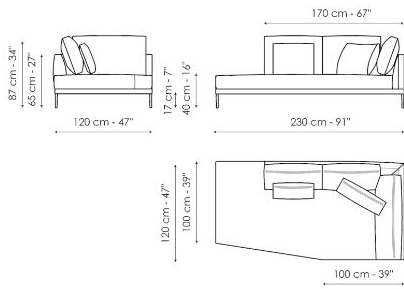

Data sheet

Sofa 275

Width: 275cm
Depth: 100cm
Height: 87cm

Sofa 245 - 2 seats

Width: 245cm
Depth: 100cm
Height: 87cm

Sofa 245 - 3 seats

Width: 245cm
Depth: 100cm
Height: 87cm

Sofa 205

Width: 205cm
Depth: 100cm
Height: 87cm

Sofa 175

Width: 175cm
Depth: 100cm
Height: 87cm

End section sofa 225 - 2 seats

Width: 225cm
Depth: 100cm
Height: 87cm

End section sofa 225 - 3 seats

Width: 225cm
Depth: 100cm
Height: 87cm

End section sofa 190

Width: 190cm
Depth: 100cm
Height: 87cm

End section sofa 160

Width: 160cm
Depth: 100cm
Height: 87cm

Meridiana 230x120

Width: 230cm
Depth: 120cm
Height: 87cm

Meridiana 210x100

Width: 210cm
Depth: 100cm
Height: 87cm

Chaise longue 100x160

Width: 160cm
Depth: 100cm
Height: 87cm

Corner

Width: 100cm
Depth: 100cm
Height: 87cm

Armchair H 75

Width: 75cm
Depth: 75cm
Height: 65cm

Armchair H 87

Width: 75cm
Depth: 88cm
Height: 87cm