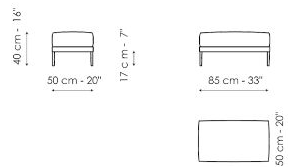

Data sheet

Sofa 275

Width: 275cm
Depth: 100cm
Height: 87cm

Sofa 245 - 2 seats

Width: 245cm
Depth: 100cm
Height: 87cm

Sofa 245 - 3 seats

Width: 245cm
Depth: 100cm
Height: 87cm

Sofa 205

End section sofa 190

Width: 190cm
Depth: 100cm
Height: 87cm

End section sofa 160

Width: 160cm
Depth: 100cm
Height: 87cm

Meridiana 230x120

Width: 230cm
Depth: 120cm
Height: 87cm

Meridiana 210x100

Width: 210cm
Depth: 100cm
Height: 87cm

Chaise longue 100x160

Width: 160cm
Depth: 100cm
Height: 87cm

Corner

Width: 100cm
Depth: 100cm
Height: 87cm

Armchair H 75

Width: 75cm
Depth: 75cm
Height: 65cm

Armchair H 87

Width: 75cm
Depth: 88cm
Height: 87cm

Pouf 100x100

Width: 100cm
Depth: 100cm
Height: 40cm

Pouf 85x50

Width: 85cm
Depth: 50cm
Height: 40cm

Pouf 75x50

Width: 75cm
Depth: 50cm
Height: 40cm

Finishes

FEET