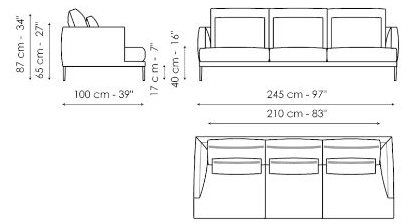

Data sheet

Sofa 275

Width: 275cm
Depth: 100cm
Height: 87cm

Sofa 245 - 2 seats

Width: 245cm
Depth: 100cm
Height: 87cm

Sofa 245 - 3 seats

Width: 245cm
Depth: 100cm
Height: 87cm

Sofa 205

Width: 205cm
Depth: 100cm
Height: 87cm

Sofa 175

Width: 175cm
Depth: 100cm
Height: 87cm

End section sofa 225 - 2 seats

Width: 225cm
Depth: 100cm
Height: 87cm

End section sofa 225 - 3 seats

Width: 225cm
Depth: 100cm
Height: 87cm

End section sofa 190

Width: 190cm
Depth: 100cm
Height: 87cm

End section sofa 160

Width: 160cm
Depth: 100cm
Height: 87cm

Meridiana 230x120

Width: 230cm
Depth: 120cm
Height: 87cm

Meridiana 210x100

Width: 210cm
Depth: 100cm
Height: 87cm

Chaise longue 100x160

Width: 160cm
Depth: 100cm
Height: 87cm

Corner

Width: 100cm
Depth: 100cm
Height: 87cm

Armchair H 75

Width: 75cm
Depth: 75cm
Height: 65cm

Armchair H 87

Width: 75cm
Depth: 88cm
Height: 87cm