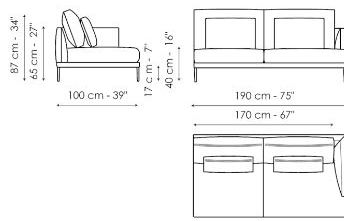

Data sheet

Sofa 275

Width: 275cm
Depth: 100cm
Height: 87cm

Sofa 245 - 2 seats

Width: 245cm
Depth: 100cm
Height: 87cm

Sofa 245 - 3 seats

Width: 245cm
Depth: 100cm
Height: 87cm

Sofa 205

Width: 205cm
Depth: 100cm
Height: 87cm

Sofa 175

Width: 175cm
Depth: 100cm
Height: 87cm

End section sofa 225 - 2 seats

Width: 225cm
Depth: 100cm
Height: 87cm

End section sofa 225 - 3 seats

Width: 225cm
Depth: 100cm
Height: 87cm

End section sofa 190

Width: 190cm
Depth: 100cm
Height: 87cm

End section sofa 160

Width: 160cm
Depth: 100cm
Height: 87cm

Meridiana 230x120

Width: 230cm
Depth: 120cm
Height: 87cm

Meridiana 210x100

Width: 210cm
Depth: 100cm
Height: 87cm

Chaise longue 100x160

Width: 160cm
Depth: 100cm
Height: 87cm

Corner

Width: 100cm
Depth: 100cm
Height: 87cm

Armchair H 75

Width: 75cm
Depth: 75cm
Height: 65cm

Armchair H 87

Width: 75cm
Depth: 88cm
Height: 87cm