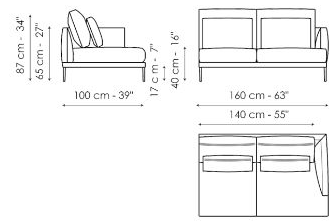

Data sheet

Sofa 275

Width: 275cm
Depth: 100cm
Height: 87cm

Sofa 245 - 2 seats

Width: 245cm
Depth: 100cm
Height: 87cm

Sofa 245 - 3 seats

Width: 245cm
Depth: 100cm
Height: 87cm

Sofa 205

Width: 205cm
Depth: 100cm
Height: 87cm

Sofa 175

Width: 175cm
Depth: 100cm
Height: 87cm

End section sofa 225 - 2 seats

Width: 225cm
Depth: 100cm
Height: 87cm

End section sofa 225 - 3 seats

Width: 225cm
Depth: 100cm
Height: 87cm

End section sofa 190

Width: 190cm
Depth: 100cm
Height: 87cm

End section sofa 160

Width: 160cm
Depth: 100cm
Height: 87cm

Meridiana 230x120

Width: 230cm
Depth: 120cm
Height: 87cm

Meridiana 210x100

Width: 210cm
Depth: 100cm
Height: 87cm

Chaise longue 100x160

Width: 160cm
Depth: 100cm
Height: 87cm

Corner

Width: 100cm
Depth: 100cm
Height: 87cm

Armchair H 75

Width: 75cm
Depth: 75cm
Height: 65cm

Armchair H 87

Width: 75cm
Depth: 88cm
Height: 87cm