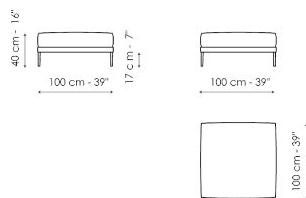

Data sheet

Sofa 275

Width: 275cm
Depth: 100cm
Height: 87cm

Sofa 245 - 2 seats

Width: 245cm
Depth: 100cm
Height: 87cm

Sofa 245 - 3 seats

Width: 245cm
Depth: 100cm
Height: 87cm

Sofa 205

End section sofa 190

Width: 190cm
Depth: 100cm
Height: 87cm

End section sofa 160

Width: 160cm
Depth: 100cm
Height: 87cm

Meridiana 230x120

Width: 230cm
Depth: 120cm
Height: 87cm

Meridiana 210x100

Width: 210cm
Depth: 100cm
Height: 87cm

Chaise longue 100x160

Width: 160cm
Depth: 100cm
Height: 87cm

Corner

Width: 100cm
Depth: 100cm
Height: 87cm

Armchair H 75

Width: 75cm
Depth: 75cm
Height: 65cm

Armchair H 87

Width: 75cm
Depth: 88cm
Height: 87cm

Pouf 100x100

Width: 100cm
Depth: 100cm
Height: 40cm

Pouf 85x50

Width: 85cm
Depth: 50cm
Height: 40cm

Pouf 75x50

Width: 75cm
Depth: 50cm
Height: 40cm

Finishes

FEET