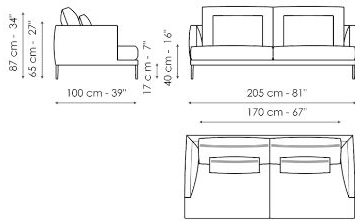

Data sheet

Sofa 275

Width: 275cm
Depth: 100cm
Height: 87cm

Sofa 245 - 2 seats

Width: 245cm
Depth: 100cm
Height: 87cm

Sofa 245 - 3 seats

Width: 245cm
Depth: 100cm
Height: 87cm

Sofa 205

Width: 205cm
Depth: 100cm
Height: 87cm

Sofa 175

Width: 175cm
Depth: 100cm
Height: 87cm

End section sofa 225 - 2 seats

Width: 225cm
Depth: 100cm
Height: 87cm

End section sofa 225 - 3 seats

Width: 225cm
Depth: 100cm
Height: 87cm

End section sofa 190

Width: 190cm
Depth: 100cm
Height: 87cm

End section sofa 160

Width: 160cm
Depth: 100cm
Height: 87cm

Meridiana 230x120

Width: 230cm
Depth: 120cm
Height: 87cm

Meridiana 210x100

Width: 210cm
Depth: 100cm
Height: 87cm

Chaise longue 100x160

Width: 160cm
Depth: 100cm
Height: 87cm

Corner

Width: 100cm
Depth: 100cm
Height: 87cm

Armchair H 75

Width: 75cm
Depth: 75cm
Height: 65cm

Armchair H 87

Width: 75cm
Depth: 88cm
Height: 87cm