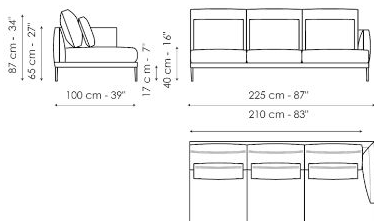

Data sheet

Sofa 275

Width: 275cm
Depth: 100cm
Height: 87cm

Sofa 245 - 2 seats

Width: 245cm
Depth: 100cm
Height: 87cm

Sofa 245 - 3 seats

Width: 245cm
Depth: 100cm
Height: 87cm

Sofa 205

Width: 205cm
Depth: 100cm
Height: 87cm

Sofa 175

Width: 175cm
Depth: 100cm
Height: 87cm

End section sofa 225 - 2 seats

Width: 225cm
Depth: 100cm
Height: 87cm

End section sofa 225 - 3 seats

Width: 225cm
Depth: 100cm
Height: 87cm

End section sofa 190

Width: 190cm
Depth: 100cm
Height: 87cm

End section sofa 160

Width: 160cm
Depth: 100cm
Height: 87cm

Meridiana 230x120

Width: 230cm
Depth: 120cm
Height: 87cm

Meridiana 210x100

Width: 210cm
Depth: 100cm
Height: 87cm

Chaise longue 100x160

Width: 160cm
Depth: 100cm
Height: 87cm

Corner

Width: 100cm
Depth: 100cm
Height: 87cm

Armchair H 75

Width: 75cm
Depth: 75cm
Height: 65cm

Armchair H 87

Width: 75cm
Depth: 88cm
Height: 87cm