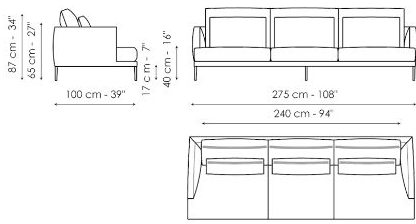

Data sheet

Sofa 275

Width: 275cm
Depth: 100cm
Height: 87cm

Sofa 245 - 2 seats

Width: 245cm
Depth: 100cm
Height: 87cm

Sofa 245 - 3 seats

Width: 245cm
Depth: 100cm
Height: 87cm

Sofa 205

Width: 205cm
Depth: 100cm
Height: 87cm

Sofa 175

Width: 175cm
Depth: 100cm
Height: 87cm

End section sofa 225 - 2 seats

Width: 225cm
Depth: 100cm
Height: 87cm

End section sofa 225 - 3 seats

Width: 225cm
Depth: 100cm
Height: 87cm

End section sofa 190

Width: 190cm
Depth: 100cm
Height: 87cm

End section sofa 160

Width: 160cm
Depth: 100cm
Height: 87cm

Meridiana 230x120

Width: 230cm
Depth: 120cm
Height: 87cm

Meridiana 210x100

Width: 210cm
Depth: 100cm
Height: 87cm

Chaise longue 100x160

Width: 160cm
Depth: 100cm
Height: 87cm

Corner

Width: 100cm
Depth: 100cm
Height: 87cm

Armchair H 75

Width: 75cm
Depth: 75cm
Height: 65cm

Armchair H 87

Width: 75cm
Depth: 88cm
Height: 87cm