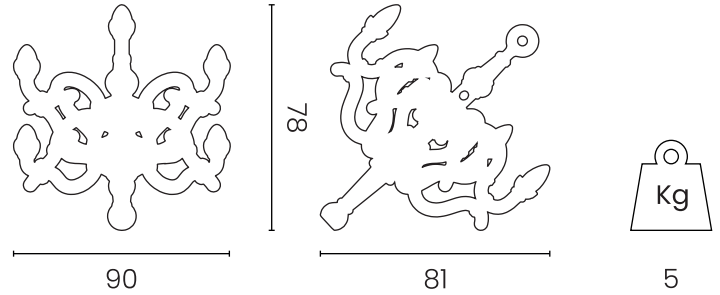

Fallen Chandelier M Lamp

DESIGN STUDIO JOB

Floor lamp in rotomolded recyclable polyethylene. Touch capacitive sensor positioned on the bottom end ensuring a three-step dimming function. Rechargeable with a micro USB cable ensuring continuous emission for up to 6 hours. 5V 1A charger with EU plug included.

Materials

Body: Batch coloured polyethylene
 Shaders: Translucent polyethylene

Main specifications

Light source type: 6x 3W PCB LED
 Light color (K): 3000
 Light emission: Diffused
 Control: Touch capacitive sensor
 Dimmable: Yes
 Dimming type: On board
 Battery: 3 x Li-Ion 3.7V 2600mAh
 Product use: Indoor and outdoor

Packaging

No. of parcels: 1
 Weight (kg): 12
 Volume (m³): 0.77
 Dimensions (LxWxH): 106 x 80 x 91 cm

Made in Italy