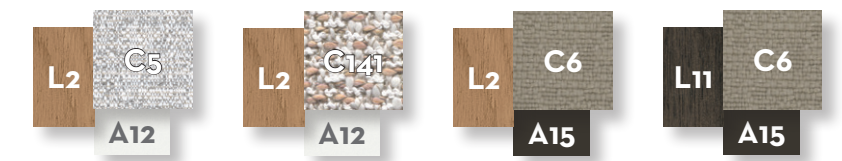

Width	Depth	Height	H. armrest	H. seat	H. cushion
cm	125	165	70	49	40	20
inch	49.2	65.0	27.6	19.3	15.7	7.9