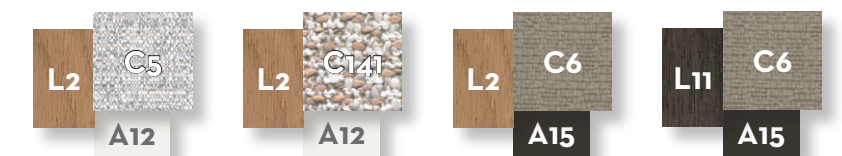

SOFA DX 3 SEATER FABRIC ARM / CODE: ALLDX3P-01

	Width	Depth	Height	H. armrest	H. seat	H. cushion
cm	280	95	70	49	40	20
inch	110.2	37.4	27.6	19.3	15.7	7.9

SOFA SX 3 SEATER FABRIC ARM / CODE: ALLSX3P-01

	Width	Depth	Height	H. armrest	H. seat	H. cushion
cm	280	95	70	49	40	20
inch	110.2	37.4	27.6	19.3	15.7	7.9

SOFA DX 3 SEATER WOOD ARM / CODE: ALLDX3P-02

	Width	Depth	Height	H. armrest	H. seat	H. cushion
cm	285	95	70	49	40	20
inch	112.2	37.4	27.6	19.3	15.7	7.9

SOFA CX 3 SEATER + DX SHELF / CODE: ALLCX3P-01

	Width	Depth	Height	H. seat	H. cushion
cm	280	95	70	40	20
inch	110.2	37.4	27.6	15.7	7.9