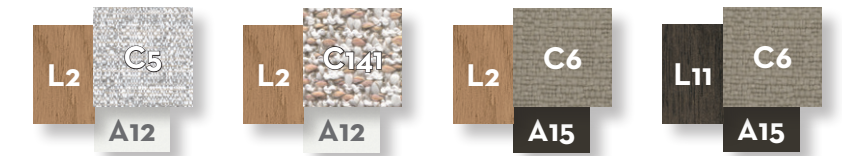

peach white

peach beige

leaf beige

leaf zen

soil

ivory

silver

SOFA 3 SEATER FABRIC DX + WOOD SX ARM / CODE: ALLDIV3P-01

	Width	Depth	Height	H. armrest	H. seat	H. cushion
cm	285	95	70	60	40	20
inch	112.2	37.4	27.6	23.6	15.7	7.9

SOFA 3 SEATER FABRIC SX + WOOD DX ARM / CODE: ALLDIV3P-02

	Width	Depth	Height	H. armrest	H. seat	H. cushion
cm	280	95	70	60	40	20
inch	110.2	37.4	27.6	23.6	15.7	7.9