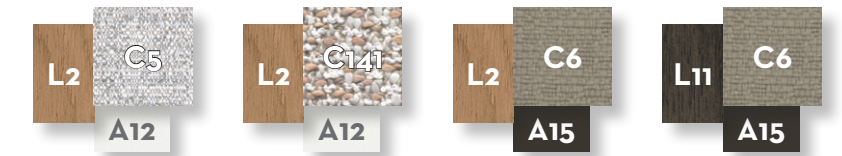

peach white

peach beige

leaf beige

leaf zen

soil

ivory

silver

SOFA 3 SEATER FABRIC DX + WOOD SX ARM / CODE: ALLDIV3P-01

	Width	Depth	Height	H. armrest	H. seat	H. cushion
cm	285	95	70	60	40	20
inch	112.2	37.4	27.6	23.6	15.7	7.9

SOFA 3 SEATER FABRIC SX + WOOD DX ARM / CODE: ALLDIV3P-02

	Width	Depth	Height	H. armrest	H. seat	H. cushion
cm	280	95	70	60	40	20
inch	110.2	37.4	27.6	23.6	15.7	7.9