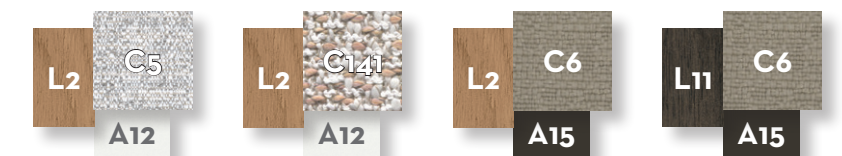

SOFA 3 SEATER FABRIC ARM / CODE: ALLDIV3P-03

	Width	Depth	Height	H. armrest	H. seat	H. cushion
cm	280	95	70	49	40	20
inch	110.2	37.4	27.6	19.3	15.7	7.9

SOFA 3 SEATER WOOD ARM / CODE: ALLDIV3P-04

	Width	Depth	Height	H. armrest	H. seat	H. cushion
cm	290	95	70	49	40	20
inch	114.2	37.4	27.6	19.3	15.7	7.9

SOFA DX 3 SEATER FABRIC ARM / CODE: ALLDX3P-01

	Width	Depth	Height	H. armrest	H. seat	H. cushion
cm	280	95	70	49	40	20
inch	110.2	37.4	27.6	19.3	15.7	7.9

SOFA SX 3 SEATER FABRIC ARM / CODE: ALLSX3P-01

	Width	Depth	Height	H. armrest	H. seat	H. cushion
cm	280	95	70	49	40	20
inch	110.2	37.4	27.6	19.3	15.7	7.9