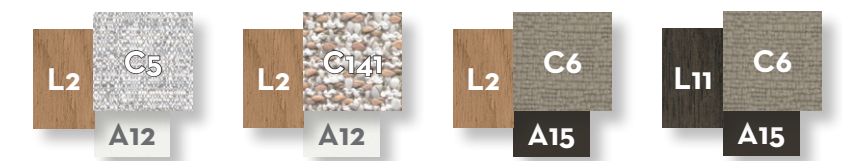

Width	Depth	Height	H. armrest	H. seat	H. cushion
cm	125	165	70	49	40	20
inch	49.2	65.0	27.6	19.3	15.7	7.9