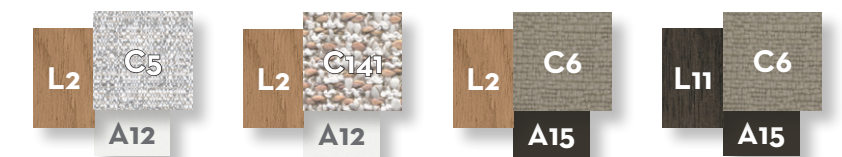

SOFA 3 SEATER FABRIC ARM / CODE: ALLDIV3P-03

	Width	Depth	Height	H. armrest	H. seat	H. cushion
cm	280	95	70	49	40	20
inch	110.2	37.4	27.6	19.3	15.7	7.9

SOFA 3 SEATER WOOD ARM / CODE: ALLDIV3P-04

	Width	Depth	Height	H. armrest	H. seat	H. cushion
cm	290	95	70	49	40	20
inch	114.2	37.4	27.6	19.3	15.7	7.9

SOFA DX 3 SEATER FABRIC ARM / CODE: ALLDX3P-01

	Width	Depth	Height	H. armrest	H. seat	H. cushion
cm	280	95	70	49	40	20
inch	110.2	37.4	27.6	19.3	15.7	7.9

SOFA SX 3 SEATER FABRIC ARM / CODE: ALLSX3P-01

	Width	Depth	Height	H. armrest	H. seat	H. cushion
cm	280	95	70	49	40	20
inch	110.2	37.4	27.6	19.3	15.7	7.9