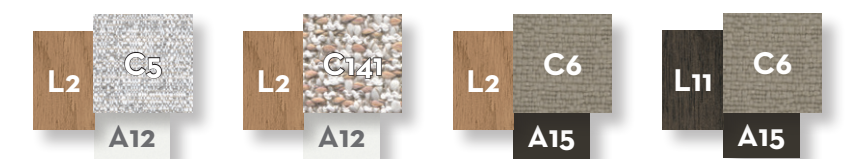

	Width	Depth	Height	H. armrest	H. seat	H. cushion
cm	215	95	70	49	40	20
inch	84.6	37.4	27.6	19.3	15.7	7.9

SOFA SX 3 SEATER FABRIC ARM + SHELF / CODE: ALLSX3P-03

	Width	Depth	Height	H. armrest	H. seat	H. cushion
cm	280	95	70	49	40	20
inch	110.2	37.4	27.6	19.3	15.7	7.9

SOFA 2 SEATER FABRIC SX + WOOD DX ARM / CODE: ALLDIV2P-02

	Width	Depth	Height	H. armrest	H. seat	H. cushion
cm	215	95	70	49	40	20
inch	84.6	37.4	27.6	19.3	15.7	7.9

SOFA DX 3 SEATER WOOD ARM + SHELF / CODE: ALLDX3P-04