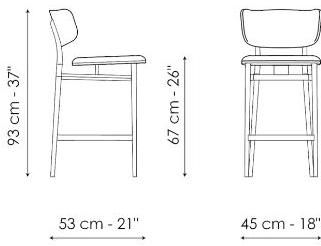

## Noor too H 67

Width: 53cm

Depth: 45cm

Height: 93cm

## Noor too H 77

Width: 53cm

Depth: 45cm

Height: 103cm