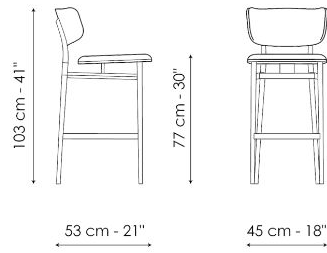

## Noor too H 67

Width: 53cm

Depth: 45cm

Height: 93cm

## Noor too H 77

Width: 53cm

Depth: 45cm

Height: 103cm