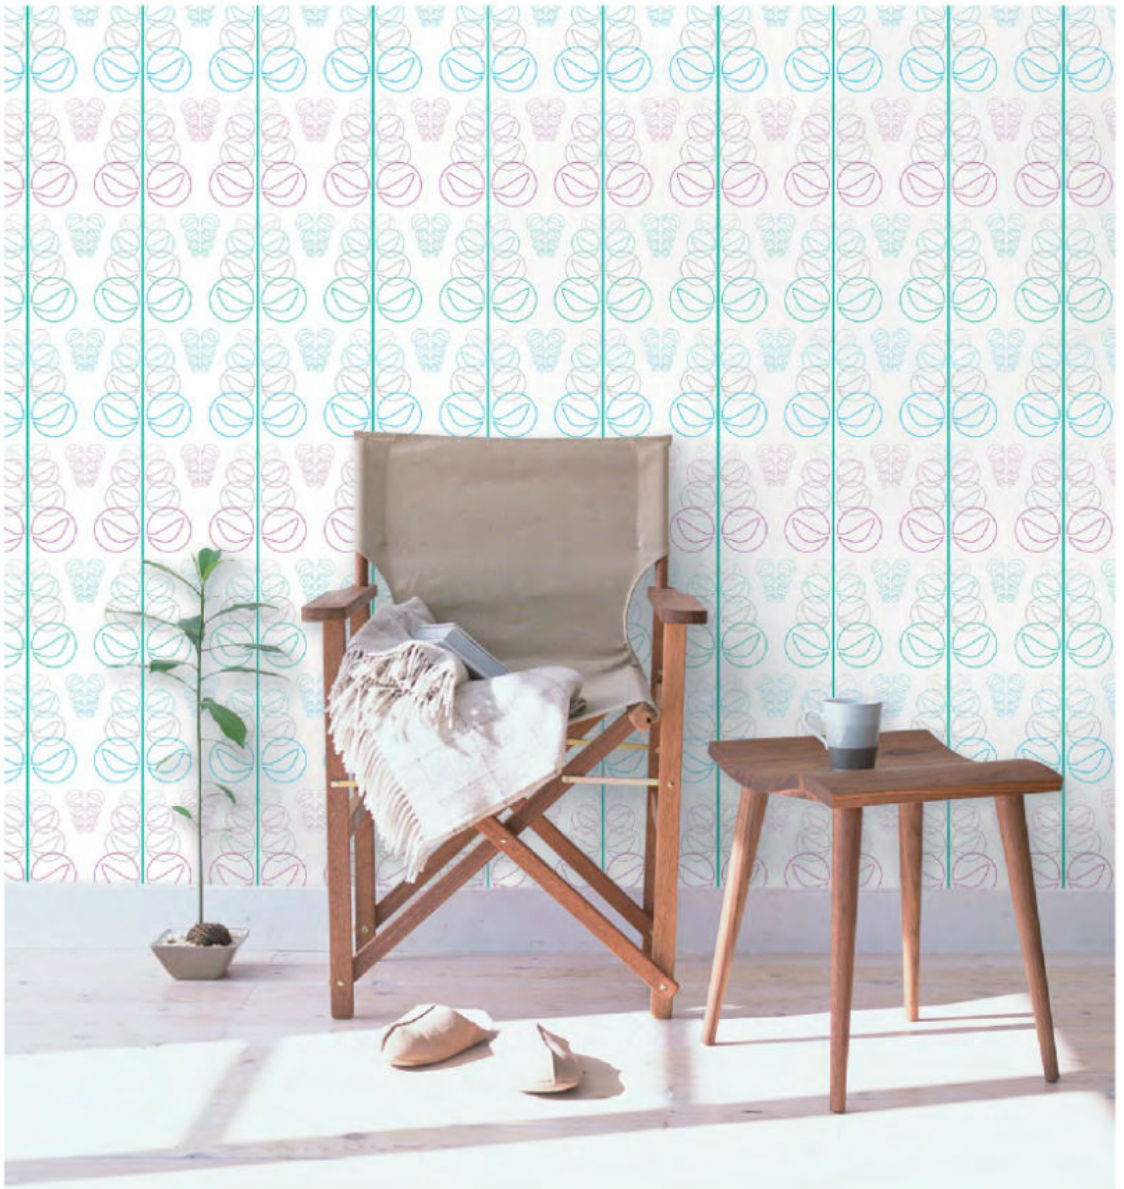

unicolor

Non-Woven Wallpaper

Pattern Repeat: 53 cm

Pattern Repeat: 0 cm

CORTA

PLANTA

For the Art of Living...

color no.