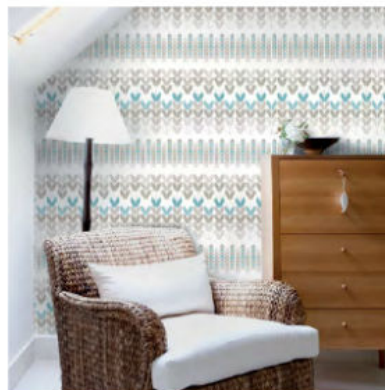

NITTA

page 65-72

walldesign
INSPIRA by
Studio
CODECO
color / design
/ conception