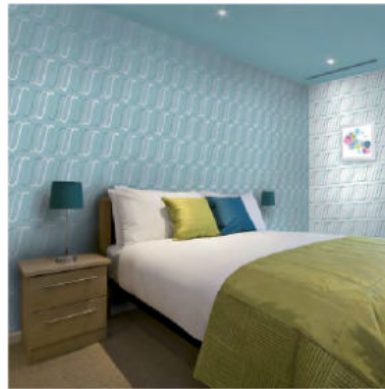

ROLLA

page 25-32