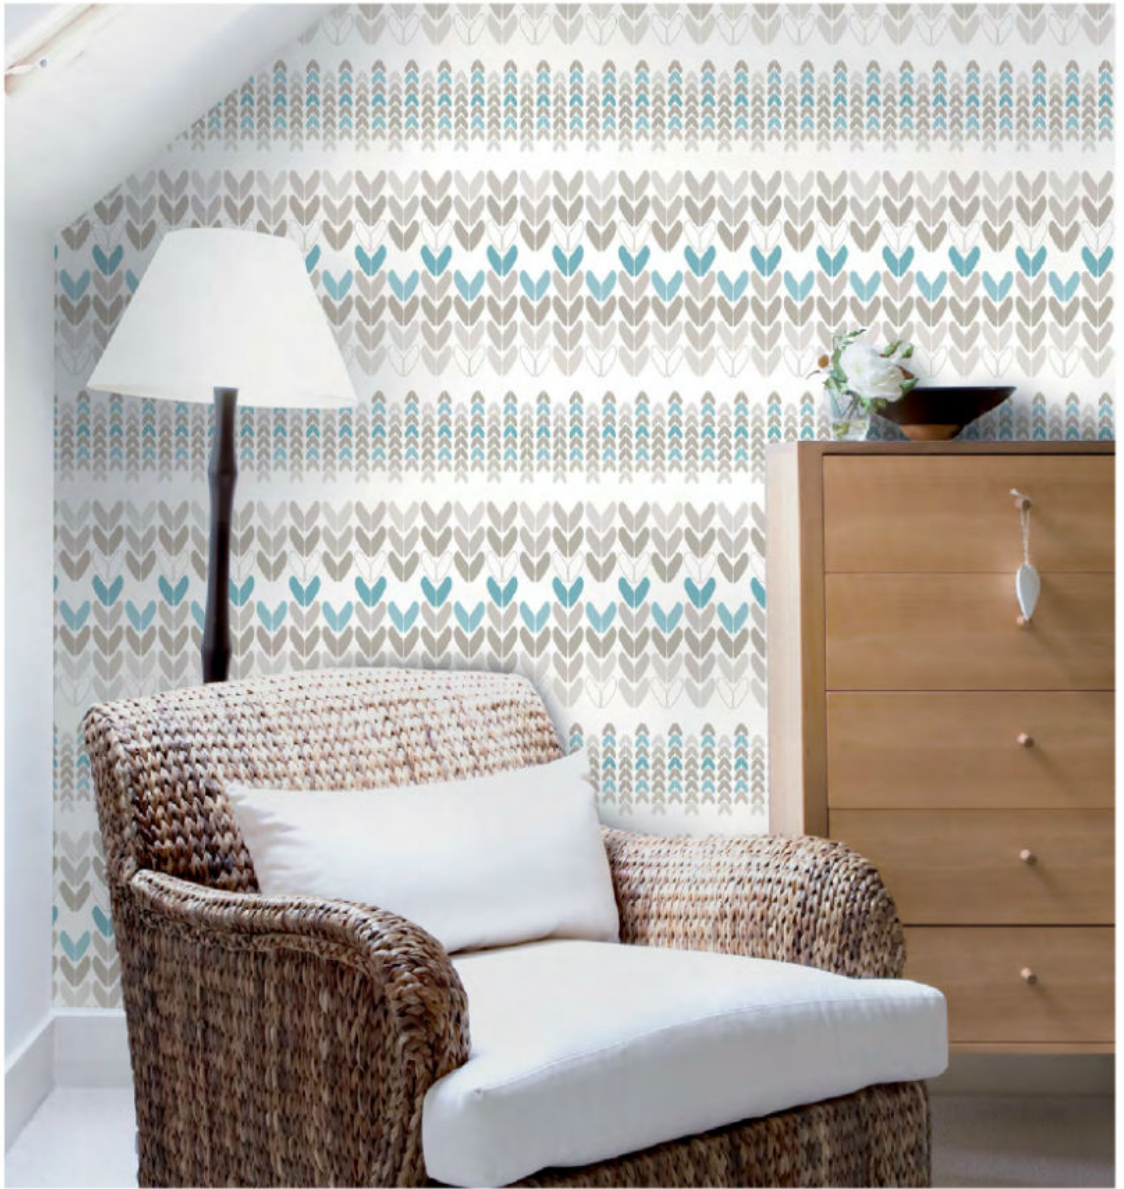

For the Art of Living...