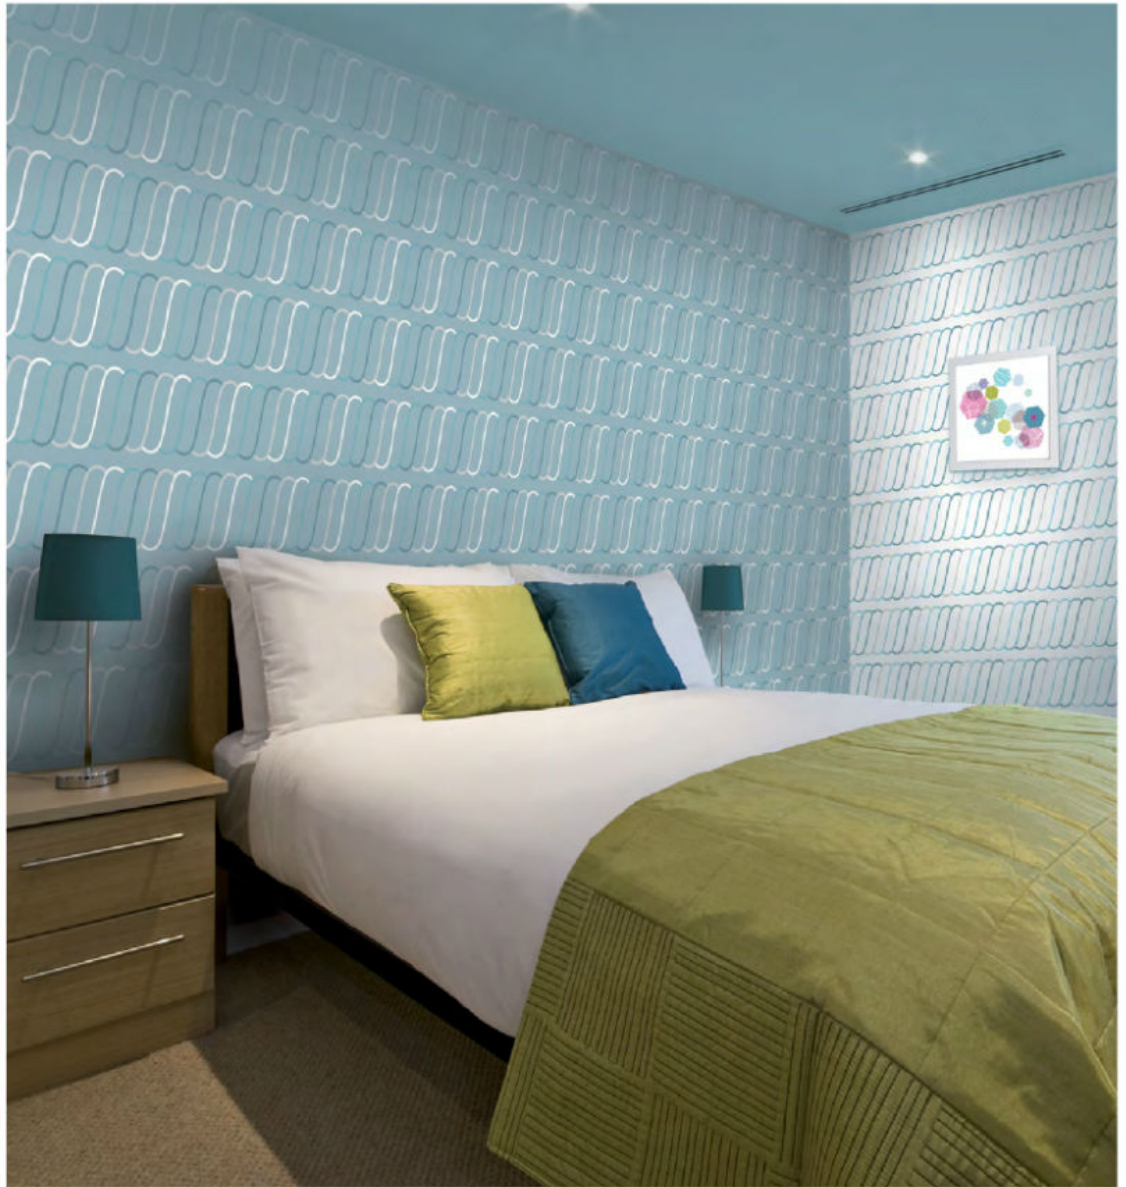

ROLLA

For the Art of Living...