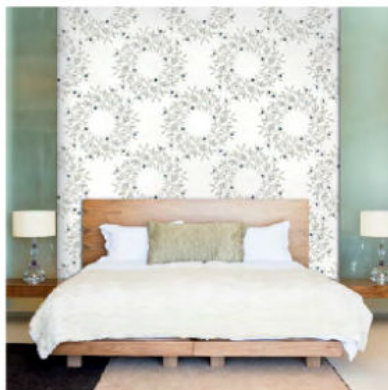

RONDAL

page 57-64