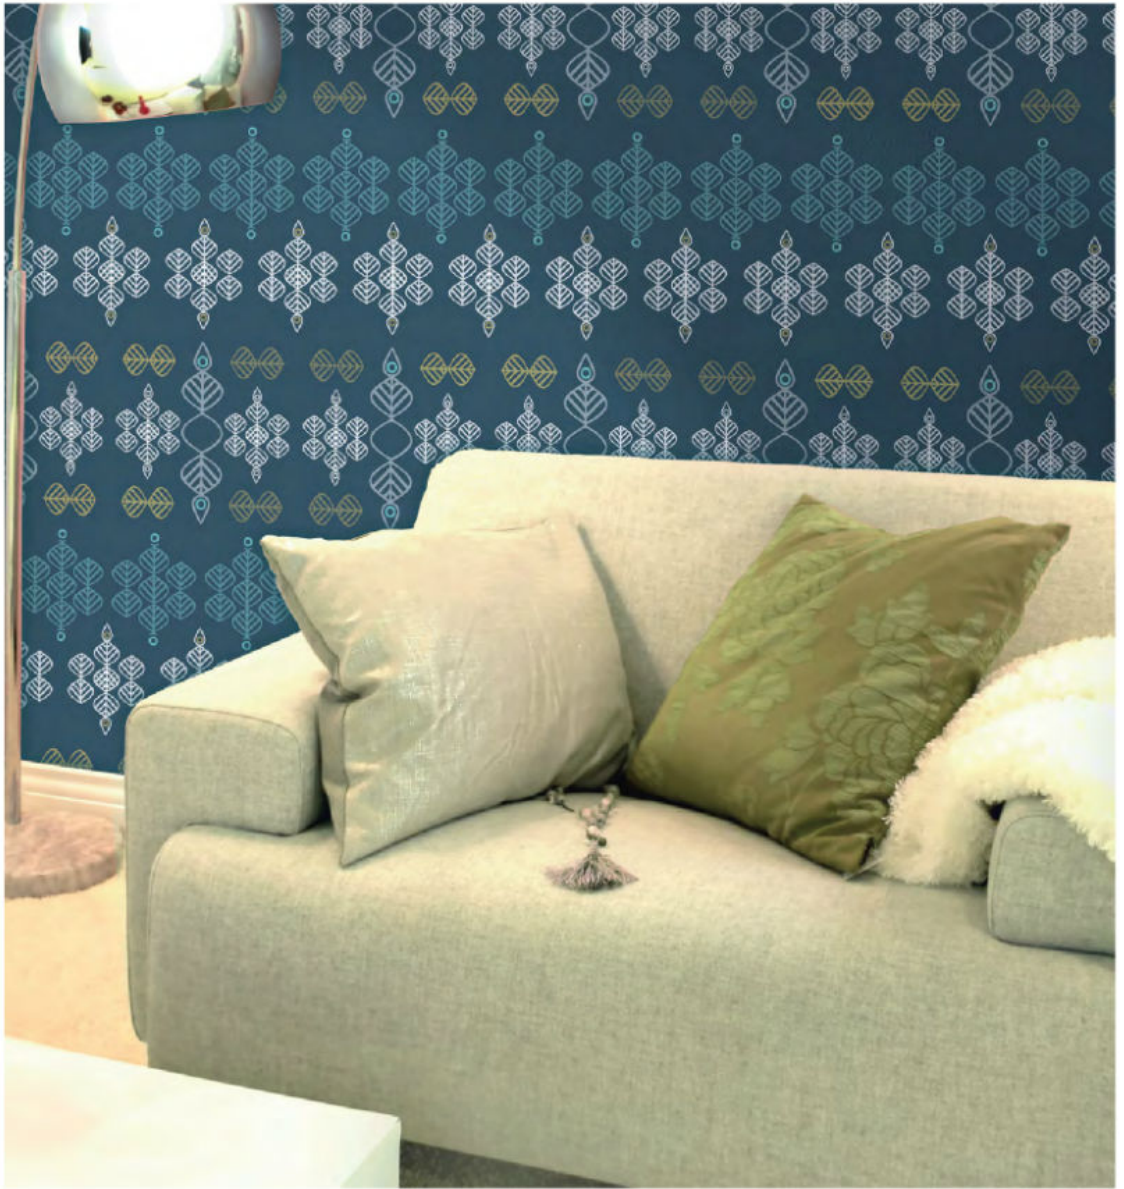

7090009

Studio CODECO
color & design
collaboration

PLANTA

Non-Woven Wallpaper

Pattern Repeat: 53 cm

Pattern Repeat: 0 cm

Panel Size (W x H):
232,5 x 280 cm

PLANTA