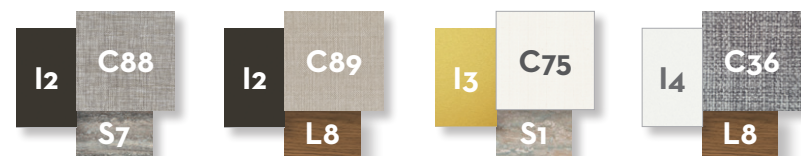

SUNBED / CODE: CASILET

	Width	Depth	Height	H. cushion
cm	78	202	34	7
inch	30.7	79.5	13.4	2.8

DINING ARMCHAIR / CODE: CASIPP

	Width	Depth	Height	H. armrest	H. seat	H. cushion
cm	65	55	79	64	46	3
inch	25.6	21.7	31.1	25.2	18.1	1.2

DAYBED / CODE: CASIBED

	Width	Depth	Height	H. armrest	H. seat	H. cushion	Shelf
cm	200	200	200	57	53	30	63x19
inch	78.7	78.7	78.7	22.4	20.9	11.8	24.8x7.5

LAMP L / CODE: CASILAMPL

	Width	Depth	Height
cm	23	20	175
inch	9.1	7.9	68.9