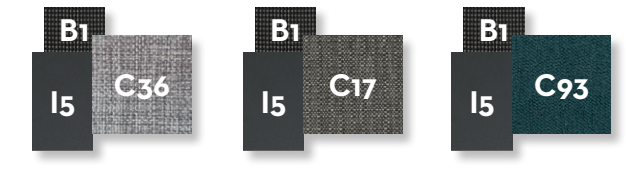

SOFA DX / CODE: CASIDX

	Width	Depth	Height	H. armrest	H. seat	H. cushion
cm	100	100	64	60	46	37
inch	39.4	39.4	25.2	23.6	18.1	14.6

SOFA SX / CODE: CASISX

	Width	Depth	Height	H. armrest	H. seat	H. cushion
cm	100	100	64	60	46	37
inch	39.4	39.4	25.2	23.6	18.1	14.6

SOFA CX / CODE: CASICX

	Width	Depth	Height	H. seat	H. cushion
cm	95	100	64	46	37
inch	37.4	39.4	25.2	18.1	14.6

SOFA CORNER / CODE: CASIANG

	Width	Depth	Height	H. seat	H. cushion
cm	100	100	64	46	37
inch	39.4	39.4	25.2	18.1	14.6

KG 10,0 | unit 1 0.08 mc | LED 28W 2800K

LAMP S / CODE: CASILAMPS

	Width	Depth	Height
cm	63	15	40
inch	24.8	5.9	15.7

KG 5,0 | unit 1 0.04 mc | LED 6W 2800K

LAMP XS / CODE: CASILAMPXS

	Width	Depth	Height
cm	23	20	40
inch	9.1	7.9	15.7