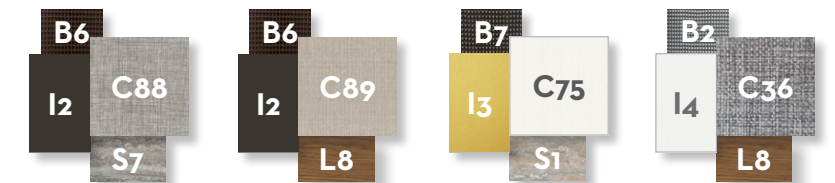

DINING TABLE 260x100 / CODE: CASITP260

	Width	Depth	Height
cm	260	100	76
inch	102.4	39.4	29.9

DINING CHAIR / CODE: CASISP

	Width	Depth	Height	H. seat	H. cushion
cm	53	55	79	46	3
inch	20.9	21.7	31.1	18.1	1.2

SUNBED / CODE: CASILET

	Width	Depth	Height	H. cushion
cm	78	202	34	7
inch	30.7	79.5	13.4	2.8

DINING ARMCHAIR / CODE: CASIPP

	Width	Depth	Height	H. armrest	H. seat	H. cushion
cm	65	55	79	64	46	3
inch	25.6	21.7	31.1	25.2	18.1	1.2

DAYBED / CODE: CASIBED

	Width	Depth	Height	H. armrest	H. seat	H. cushion	Shelf
cm	200	200	200	57	53	30	63x19
inch	78.7	78.7	78.7	22.4	20.9	11.8	24.8x7.5

LAMP L / CODE: CASILAMPL

	Width	Depth	Height
cm	23	20	175
inch	9.1	7.9	68.9