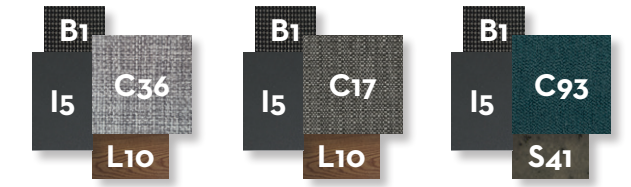

Casildacollection

Design Ramón Esteve

Finishing

Stainless steel frame

Synthetic elastic belt

Cushions fabric / pillows daybed 45x45

Stone table top/slats

Lavica stone table top/slats

SOFA DX / CODE: CASIDX

	Width	Depth	Height	H. armrest	H. seat	H. cushion
cm	100	100	64	60	46	37
inch	39.4	39.4	25.2	23.6	18.1	14.6

SOFA SX / CODE: CASISX

	Width	Depth	Height	H. armrest	H. seat	H. cushion
cm	100	100	64	60	46	37
inch	39.4	39.4	25.2	23.6	18.1	14.6

SOFA CX / CODE: CASICX

	Width	Depth	Height	H. seat	H. cushion
cm	95	100	64	46	37
inch	37.4	39.4	25.2	18.1	14.6

SOFA CORNER / CODE: CASIANG

	Width	Depth	Height	H. seat	H. cushion
cm	100	100	64	46	37
inch	39.4	39.4	25.2	18.1	14.6

KG 10,0 | unit 1 0.08 mc | LED 28W 2800K

LAMP S / CODE: CASILAMPS

	Width	Depth	Height
cm	63	15	40
inch	24.8	5.9	15.7

KG 5,0 | unit 1 0.04 mc | LED 6W 2800K

LAMP XS / CODE: CASILAMPXS

	Width	Depth	Height
cm	23	20	40
inch	9.1	7.9	15.7