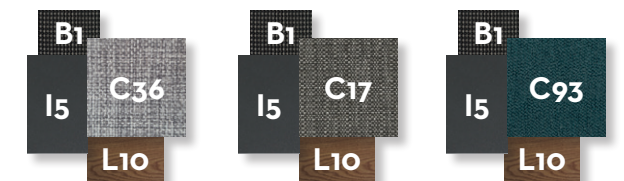

	Width	Depth	Height
cm	150	150	76
inch	59.1	59.1	29.9

DINING TABLE 200x100 / CODE: CASITP200

	Width	Depth	Height
cm	200	100	76
inch	78.7	39.4	29.9

BAR STOOL / CODE: CASISGA

	Width	Depth	Height	H. seat	H. cushion
cm	53	50	98	77	3
inch	20.9	19.7	38.6	30.3	1.2

DINING TABLE 260x100 / CODE: CASITP260

	Width	Depth	Height
cm	260	100	76
inch	102.4	39.4	29.9

DINING CHAIR / CODE: CASISP

	Width	Depth	Height	H. seat	H. cushion
cm	53	55	79	46	3
inch	20.9	21.7	31.1	18.1	1.2

SUNBED / CODE: CASILET

	Width	Depth	Height	H. cushion
cm	78	202	34	7
inch	30.7	79.5	13.4	2.8

DINING ARMCHAIR / CODE: CASIPP

	Width	Depth	Height	H. armrest	H. seat	H. cushion
cm	65	55	79	64	46	3
inch	25.6	21.7	31.1	25.2	18.1	1.2

DAYBED / CODE: CASIBED

	Width	Depth	Height	H. armrest	H. seat	H. cushion	Shelf
cm	200	200	200	57	53	30	63x19
inch	78.7	78.7	78.7	22.4	20.9	11.8	24.8x7.5

LAMP L / CODE: CASILAMPL

	Width	Depth	Height
cm	23	20	175
inch	9.1	7.9	68.9