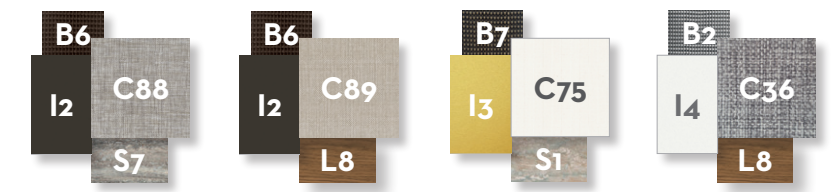

Casildacollection

Design Ramón Esteve

Finishing

Stainless steel frame

Synthetic elastic belt

Cushions fabric / pillows daybed 45x45

Stone table top/slats

Lavica stone table top/slats

SOFA DX / CODE: CASIDX

	Width	Depth	Height	H. armrest	H. seat	H. cushion
cm	100	100	64	60	46	37
inch	39.4	39.4	25.2	23.6	18.1	14.6

SOFA SX / CODE: CASISX

	Width	Depth	Height	H. armrest	H. seat	H. cushion
cm	100	100	64	60	46	37
inch	39.4	39.4	25.2	23.6	18.1	14.6

SOFA CX / CODE: CASICX

	Width	Depth	Height	H. seat	H. cushion
cm	95	100	64	46	37
inch	37.4	39.4	25.2	18.1	14.6

SOFA CORNER / CODE: CASIANG

	Width	Depth	Height	H. seat	H. cushion
cm	100	100	64	46	37
inch	39.4	39.4	25.2	18.1	14.6

KG 10,0 | unit 1 0.08 mc | LED 28W 2800K

LAMP S / CODE: CASILAMPS

	Width	Depth	Height
cm	63	15	40
inch	24.8	5.9	15.7

KG 5,0 | unit 1 0.04 mc | LED 6W 2800K

LAMP XS / CODE: CASILAMPXS

	Width	Depth	Height
cm	23	20	40
inch	9.1	7.9	15.7