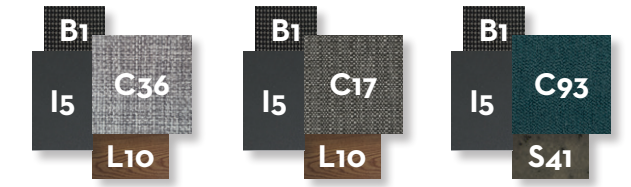

Casildacollection

Design Ramón Esteve

Finishing

Stainless steel frame

Synthetic elastic belt

Cushions fabric / pillows daybed 45x45

Stone table top/slats

Lavica stone table top/slats

SOFA DX / CODE: CASIDX

	Width	Depth	Height	H. armrest	H. seat	H. cushion
cm	100	100	64	60	46	37
inch	39.4	39.4	25.2	23.6	18.1	14.6

SOFA SX / CODE: CASISX

	Width	Depth	Height	H. armrest	H. seat	H. cushion
cm	100	100	64	60	46	37
inch	39.4	39.4	25.2	23.6	18.1	14.6

SOFA CX / CODE: CASICX

	Width	Depth	Height	H. seat	H. cushion
cm	95	100	64	46	37
inch	37.4	39.4	25.2	18.1	14.6

SOFA CORNER / CODE: CASIANG

	Width	Depth	Height	H. seat	H. cushion
cm	100	100	64	46	37
inch	39.4	39.4	25.2	18.1	14.6

KG 10,0 | unit 1 0.08 mc | LED 28W 2800K

LAMP S / CODE: CASILAMPS

	Width	Depth	Height
cm	63	15	40
inch	24.8	5.9	15.7

KG 5,0 | unit 1 0.04 mc | LED 6W 2800K

LAMP XS / CODE: CASILAMPXS

	Width	Depth	Height
cm	23	20	40
inch	9.1	7.9	15.7