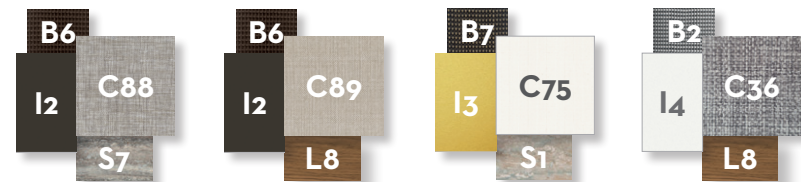

SOFA CX / CODE: CASICX

	Width	Depth	Height	H. seat	H. cushion
cm	95	100	64	46	37
inch	37.4	39.4	25.2	18.1	14.6

SOFA CORNER / CODE: CASIANG

	Width	Depth	Height	H. seat	H. cushion
cm	100	100	64	46	37
inch	39.4	39.4	25.2	18.1	14.6

COFFEE TABLE 100x100 / CODE: CASITC100

	Width	Depth	Height
cm	100	100	17
inch	39.4	39.4	6.7

LIVING ARMCHAIR / CODE: CASIPL

	Width	Depth	Height	H. armrest	H. seat	H. cushion
cm	105	100	64	60	46	37
inch	41.3	39.4	25.2	23.6	18.1	14.6

COFFEE TABLE 140x70 / CODE: CASITC70

	Width	Depth	Height
cm	140	70	28
inch	55.1	27.6	11.0

COFFEE TABLE 140x140 / CODE: CASIT

	Width	Depth	Height
cm	140	140	28
inch	55.1	55.1	11.0

POUF / CODE: CASIPUF

	Width	Depth	Height	H. cushion
cm	95	100	46	37
inch	37.4	39.4	18.1	14.6

TABLE 90x90 / CODE: CASITP90

	Width	Depth	Height
cm	90	90	74
inch	35.4	35.4	29.1

BAR TABLE 125x70 / CODE: CASITP125

	Width	Depth	Height
cm	125	70	105
inch	49.2	27.6	41.3

DINING TABLE 150x150 / CODE: CASITP150