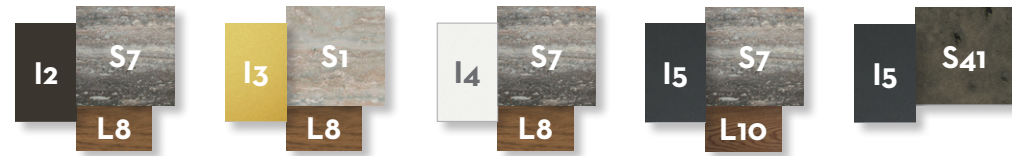

COFFEE TABLE 140x70 / CODE: CASITC70

	Width	Depth	Height
cm	140	70	28
inch	55.1	27.6	11.0

COFFEE TABLE 140x140 / CODE: CASIT

	Width	Depth	Height
cm	140	140	28
inch	55.1	55.1	11.0

POUF / CODE: CASIPUF

	Width	Depth	Height	H. cushion
cm	95	100	46	37
inch	37.4	39.4	18.1	14.6

TABLE 90x90 / CODE: CASITP90

	Width	Depth	Height
cm	90	90	74
inch	35.4	35.4	29.1

BAR TABLE 125x70 / CODE: CASITP125

	Width	Depth	Height
cm	125	70	105
inch	49.2	27.6	41.3

DINING TABLE 150x150 / CODE: CASITP150

	Width	Depth	Height
cm	150	150	76
inch	59.1	59.1	29.9

DINING TABLE 200x100 / CODE: CASITP200

	Width	Depth	Height
cm	200	100	76
inch	78.7	39.4	29.9

BAR STOOL / CODE: CASISGA

	Width	Depth	Height	H. seat	H. cushion
cm	53	50	98	77	3
inch	20.9	19.7	38.6	30.3	1.2