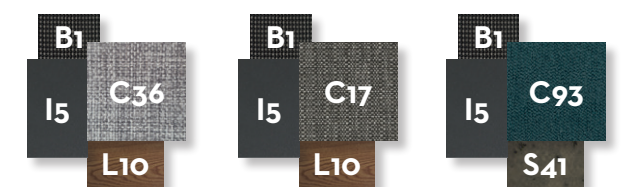

SUNBED / CODE: CASILET

	Width	Depth	Height	H. cushion
cm	78	202	34	7
inch	30.7	79.5	13.4	2.8

DINING ARMCHAIR / CODE: CASIPP

	Width	Depth	Height	H. armrest	H. seat	H. cushion
cm	65	55	79	64	46	3
inch	25.6	21.7	31.1	25.2	18.1	1.2

DAYBED / CODE: CASIBED

	Width	Depth	Height	H. armrest	H. seat	H. cushion	Shelf
cm	200	200	200	57	53	30	63x19
inch	78.7	78.7	78.7	22.4	20.9	11.8	24.8x7.5

LAMP L / CODE: CASILAMPL

	Width	Depth	Height
cm	23	20	175
inch	9.1	7.9	68.9