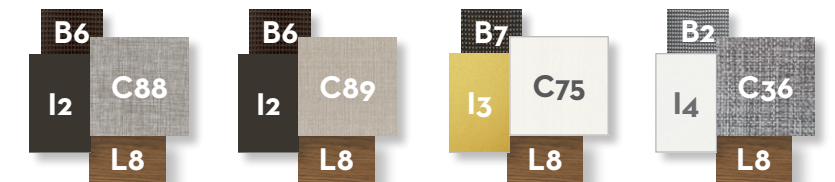

	Width	Depth	Height
cm	150	150	76
inch	59.1	59.1	29.9

DINING TABLE 200x100 / CODE: CASITP200

	Width	Depth	Height
cm	200	100	76
inch	78.7	39.4	29.9

BAR STOOL / CODE: CASISGA

	Width	Depth	Height	H. seat	H. cushion
cm	53	50	98	77	3
inch	20.9	19.7	38.6	30.3	1.2

DINING TABLE 260x100 / CODE: CASITP260

	Width	Depth	Height
cm	260	100	76
inch	102.4	39.4	29.9

DINING CHAIR / CODE: CASISP

	Width	Depth	Height	H. seat	H. cushion
cm	53	55	79	46	3
inch	20.9	21.7	31.1	18.1	1.2

SUNBED / CODE: CASILET

	Width	Depth	Height	H. cushion
cm	78	202	34	7
inch	30.7	79.5	13.4	2.8

DINING ARMCHAIR / CODE: CASIPP

	Width	Depth	Height	H. armrest	H. seat	H. cushion
cm	65	55	79	64	46	3
inch	25.6	21.7	31.1	25.2	18.1	1.2

DAYBED / CODE: CASIBED

	Width	Depth	Height	H. armrest	H. seat	H. cushion	Shelf
cm	200	200	200	57	53	30	63x19
inch	78.7	78.7	78.7	22.4	20.9	11.8	24.8x7.5

LAMP L / CODE: CASILAMPL

	Width	Depth	Height
cm	23	20	175
inch	9.1	7.9	68.9