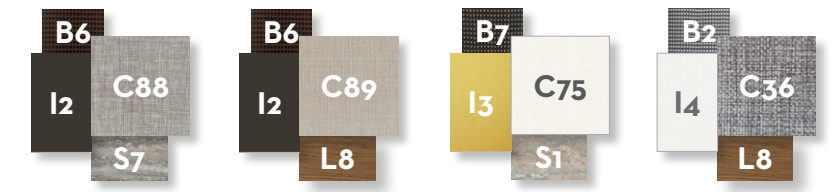

Casildacollection

Design Ramón Esteve

Finishing

Stainless steel frame

Synthetic elastic belt

Cushions fabric / pillows daybed 45x45

Stone table top/slats

Lavica stone table top/slats

SOFA DX / CODE: CASIDX

	Width	Depth	Height	H. armrest	H. seat	H. cushion
cm	100	100	64	60	46	37
inch	39.4	39.4	25.2	23.6	18.1	14.6

SOFA SX / CODE: CASISX

	Width	Depth	Height	H. armrest	H. seat	H. cushion
cm	100	100	64	60	46	37
inch	39.4	39.4	25.2	23.6	18.1	14.6

SOFA CX / CODE: CASICX

	Width	Depth	Height	H. seat	H. cushion
cm	95	100	64	46	37
inch	37.4	39.4	25.2	18.1	14.6

SOFA CORNER / CODE: CASIANG

	Width	Depth	Height	H. seat	H. cushion
cm	100	100	64	46	37
inch	39.4	39.4	25.2	18.1	14.6

COFFEE TABLE 100x100 / CODE: CASITC100

	Width	Depth	Height
cm	100	100	17
inch	39.4	39.4	6.7

LIVING ARMCHAIR / CODE: CASIPL

	Width	Depth	Height	H. armrest	H. seat	H. cushion
cm	105	100	64	60	46	37
inch	41.3	39.4	25.2	23.6	18.1	14.6