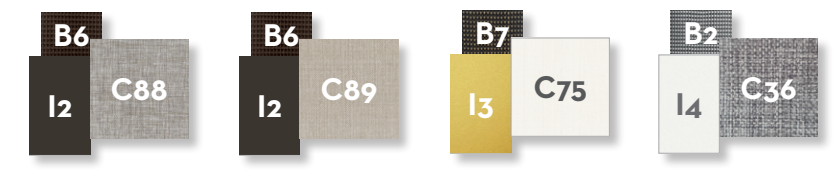

SOFA DX / CODE: CASIDX

	Width	Depth	Height	H. armrest	H. seat	H. cushion
cm	100	100	64	60	46	37
inch	39.4	39.4	25.2	23.6	18.1	14.6

SOFA SX / CODE: CASISX

	Width	Depth	Height	H. armrest	H. seat	H. cushion
cm	100	100	64	60	46	37
inch	39.4	39.4	25.2	23.6	18.1	14.6

SOFA CX / CODE: CASICX

	Width	Depth	Height	H. seat	H. cushion
cm	95	100	64	46	37
inch	37.4	39.4	25.2	18.1	14.6

SOFA CORNER / CODE: CASIANG

	Width	Depth	Height	H. seat	H. cushion
cm	100	100	64	46	37
inch	39.4	39.4	25.2	18.1	14.6

COFFEE TABLE 100x100 / CODE: CASITC100

	Width	Depth	Height
cm	100	100	17
inch	39.4	39.4	6.7

LIVING ARMCHAIR / CODE: CASIPL

	Width	Depth	Height	H. armrest	H. seat	H. cushion
cm	105	100	64	60	46	37
inch	41.3	39.4	25.2	23.6	18.1	14.6

KG 10,0 | unit 1 0.08 mc | LED 28W 2800K

LAMP S / CODE: CASILAMPS

	Width	Depth	Height
cm	63	15	40
inch	24.8	5.9	15.7

KG 5,0 | unit 1 0.04 mc | LED 6W 2800K

LAMP XS / CODE: CASILAMPXS

	Width	Depth	Height
cm	23	20	40
inch	9.1	7.9	15.7