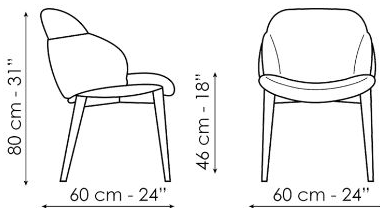

## My way large

Width: 60cm

Depth: 60cm

Height: 80cm

## Miss My way

Width: 60cm

Depth: 60cm

Height: 80cm

## My way Wood

Width: 53cm

Depth: 57cm

Height: 80cm

## My way Wood large

Width: 60cm

Depth: 57cm

Height: 80cm