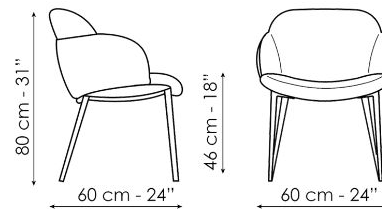

## My way

Width: 53cm

Depth: 57cm

Height: 80cm

## My way large

Width: 60cm

Depth: 60cm

Height: 80cm

## Miss My way

Width: 60cm

Depth: 60cm

Height: 80cm

## My way Wood

Width: 53cm

Depth: 57cm

Height: 80cm