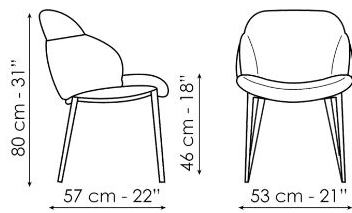

## My way

Width: 53cm

Depth: 57cm

Height: 80cm

## My way large

Width: 60cm

Depth: 60cm

Height: 80cm

## My way Wood

Width: 53cm

Depth: 57cm

Height: 80cm

## My way Wood large

Width: 60cm

Depth: 57cm

Height: 80cm