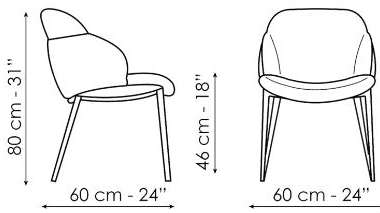

## My way

Width: 53cm

Depth: 57cm

Height: 80cm

## My way large

Width: 60cm

Depth: 60cm

Height: 80cm

## Miss My way

Width: 60cm

Depth: 60cm

Height: 80cm

## My way Wood

Width: 53cm

Depth: 57cm

Height: 80cm