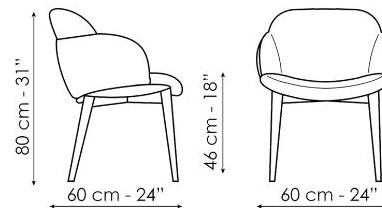

## My way large

Width: 60cm

Depth: 60cm

Height: 80cm

## Miss My way

Width: 60cm

Depth: 60cm

Height: 80cm

## My way Wood

Width: 53cm

Depth: 57cm

Height: 80cm

## My way Wood large

Width: 60cm

Depth: 57cm

Height: 80cm