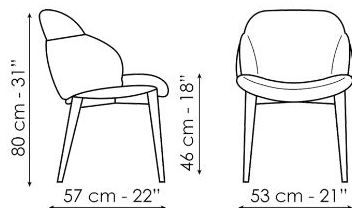

## My way

Width: 53cm

Depth: 57cm

Height: 80cm

## My way large

Width: 60cm

Depth: 60cm

Height: 80cm

## Miss My way

Width: 60cm

Depth: 60cm

Height: 80cm

## My way Wood

Width: 53cm

Depth: 57cm

Height: 80cm