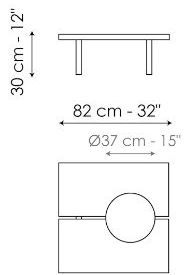

Data sheet

Moon 82 x 82
Width: 82cm
Depth: 82cm
Height: 30cm

Moon 140 x 82
Width: 140cm
Depth: 82cm
Height: 30cm

Finishes

FRAME

Wood

Veneered wood
Walnut Canaletto

Veneered wood
Coal oak