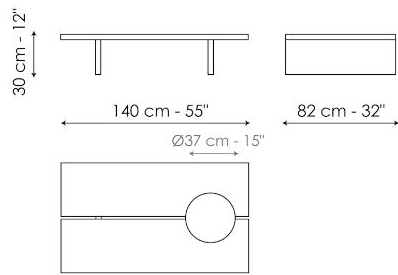

Data sheet

Moon 82 x 82
Width: 82cm
Depth: 82cm
Height: 30cm

Moon 140 x 82
Width: 140cm
Depth: 82cm
Height: 30cm

Finishes

FRAME

Wood

Veneered wood
Walnut Canaletto

Veneered wood
Coal oak