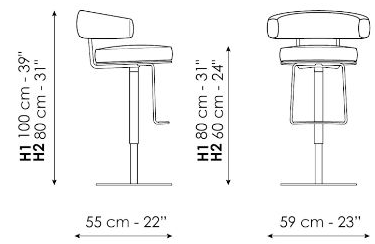

Neully too H 65

Width: 55cm

Depth: 59cm

Height: 94cm

Neully too H 75

Width: 55cm

Depth: 59cm

Height: 104cm

Neully too

Width: 55cm

Depth: 59cm

Height: 80/100cm

Finishes

LEGS

Metal

Painted metal
Mat white