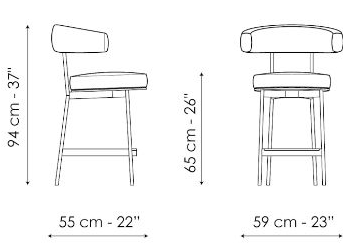

Neully too H 65

Width: 55cm

Depth: 59cm

Height: 94cm

Neully too H 75

Width: 55cm

Depth: 59cm

Height: 104cm

Neully too

Width: 55cm

Depth: 59cm

Height: 80/100cm

Finishes

LEGS

Metal

Painted metal
Mat white