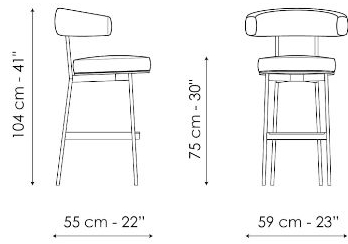

time the ergonomic profile of the welcoming backrest/armrest offers a natural seating position and guarantees the stool great ease of use both in bar spaces and facing counters in dining areas.

Data sheet

Neully too H 65

Width: 55cm

Depth: 59cm

Height: 94cm

Neully too H 75

Width: 55cm

Depth: 59cm

Height: 104cm

Neully too

Width: 55cm

Depth: 59cm

Height: 80/100cm

Finishes

LEGS

Metal

Painted metal
Mat white