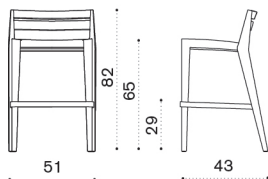

Square coffee table 50x50

→ 6 | 1 box 54X54X54H 8 Kg

Item	Description
------	-------------

- | | |
|----------|------------------------|
| RBTCQT1 | Teak |
| COVER404 | Rain cover 51 x 51 h32 |

Dining chair / Dining armchair

→ chair 6,5 | armchair 7,5 | 1 box 53X76X108H 32 Kg | 1 box 62X76X108H 36 Kg → 4

- | | |
|------------|---------------------------------------|
| RBSET1 | Dining chair, teak |
| RBPDT1 | Dining armchair, teak |
| RBCUSEAW24 | Cushion, seat, nature grey |
| RBCUSEAW25 | Cushion, seat, nature white |
| RBCUSEAW39 | Cushion, seat, espresso |
| RBCUSEA31 | Cushion, seat, red navajo |
| RBCUSEA65 | Cushion, seat, yellow apache |
| COVER116 | Rain cover 52 x 76 h100 (6 chairs) |
| COVER155 | Rain cover 76 x 62 h105 (4 armchairs) |

Rectangular extendable dining table 235-340x100

→ 90 | 8-12 | 1 box 254X117X47H 115 Kg

- | | |
|-----------|--------------------------|
| RBTPRM1T1 | Teak |
| COVER149 | Rain cover 241 x 101 h77 |

Counterstool h82