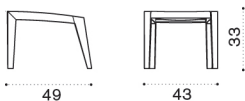

→ 4 | 1 box 48X54X38H 6 Kg

Item

Description

● RBFST1	Teak
● RBCUFAW24	Cushion, nature grey
● RBCUFAW25	Cushion, nature white
● RBCUFAW39	Cushion, espresso
● RBCUFA31	Cushion, red navajo
● RBCUFA65	Cushion, yellow apache
● COVER403	Rain cover 50 x 45 h33