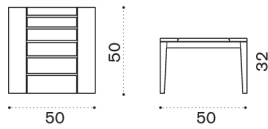

Footstool

→ 4 | 1 box 48X54X38H 6 Kg

Item

Description

● RBFST1	Teak
● RBCUFAW24	Cushion, nature grey
● RBCUFAW25	Cushion, nature white
● RBCUFAW39	Cushion, espresso
● RBCUFA31	Cushion, red navajo
● RBCUFA65	Cushion, yellow apache
● COVER403	Rain cover 50 x 45 h33

Square coffee table 50x50

→ 6 | 1 box 54X54X54H 8 Kg

Item	Description
------	-------------

- | | |
|----------|------------------------|
| RBTCQT1 | Teak |
| COVER404 | Rain cover 51 x 51 h32 |

Dining chair / Dining armchair