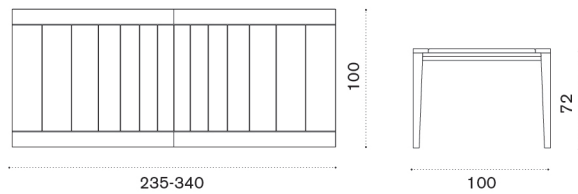

Rectangular extendable dining table 235-340x100

→ 90 | 8-12 | 1 box 254X117X47H 115 Kg

RBTPRM1T1	Teak
COVER149	Rain cover 241 x 101 h77

Counterstool h82