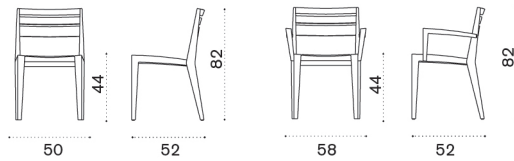

Footstool

→ 4 | 1 box 48X54X38H 6 Kg

Item

Description

● RBFST1	Teak
● RBCUFAW24	Cushion, nature grey
● RBCUFAW25	Cushion, nature white
● RBCUFAW39	Cushion, espresso
● RBCUFA31	Cushion, red navajo
● RBCUFA65	Cushion, yellow apache
● COVER403	Rain cover 50 x 45 h33

Square coffee table 50x50

→ 6 | 1 box 54X54X54H 8 Kg

Item	Description
------	-------------

- | | |
|----------|------------------------|
| RBTCQT1 | Teak |
| COVER404 | Rain cover 51 x 51 h32 |

Dining chair / Dining armchair

→ chair 6,5 | armchair 7,5 | 1 box 53X76X108H 32 Kg | 1 box 62X76X108H 36 Kg → 4

- | | |
|------------|---------------------------------------|
| RBSET1 | Dining chair, teak |
| RBPDT1 | Dining armchair, teak |
| RBCUSEAW24 | Cushion, seat, nature grey |
| RBCUSEAW25 | Cushion, seat, nature white |
| RBCUSEAW39 | Cushion, seat, espresso |
| RBCUSEA31 | Cushion, seat, red navajo |
| RBCUSEA65 | Cushion, seat, yellow apache |
| COVER116 | Rain cover 52 x 76 h100 (6 chairs) |
| COVER155 | Rain cover 76 x 62 h105 (4 armchairs) |