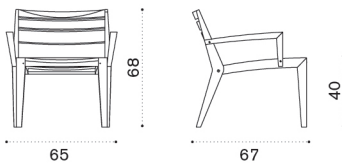

Material

Fabrics

Rain cover

Lounge armchair

→ 9 | 1 box 83X84X72H 22 Kg → 2

Item

Description

● RBPLT1	Teak
● RBCUPLAW24	Cushion, seat, nature grey
● RBCUPLAW25	Cushion, seat, nature white
● RBCUPLAW39	Cushion, seat, espresso
● RBCUPLA31	Cushion, seat, red navajo
● RBCUPLA65	Cushion, seat, yellow apache
● COVER402	Rain cover 70 x 68 h68

Footstool

→ 4 | 1 box 48X54X38H 6 Kg

Item

Description

● RBFST1	Teak
● RBCUFAW24	Cushion, nature grey
● RBCUFAW25	Cushion, nature white
● RBCUFAW39	Cushion, espresso
● RBCUFA31	Cushion, red navajo
● RBCUFA65	Cushion, yellow apache
● COVER403	Rain cover 50 x 45 h33

Square coffee table 50x50

→ 6 | 1 box 54X54X54H 8 Kg

Item	Description
------	-------------

- | | |
|----------|------------------------|
| RBTCQT1 | Teak |
| COVER404 | Rain cover 51 x 51 h32 |

Dining chair / Dining armchair