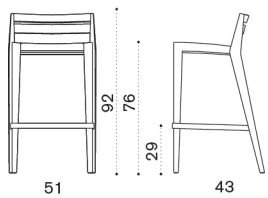

→ 9 | 1 box 48X55X95H 23 Kg → 2

RBSGH2T1	Stool h92, teak
RBCUSGAW24	Cushion, seat, nature grey
RBCUSGAW25	Cushion, seat, nature white
RBCUSGAW39	Cushion, seat, espresso
COVER631	Rain cover 55x55 h92