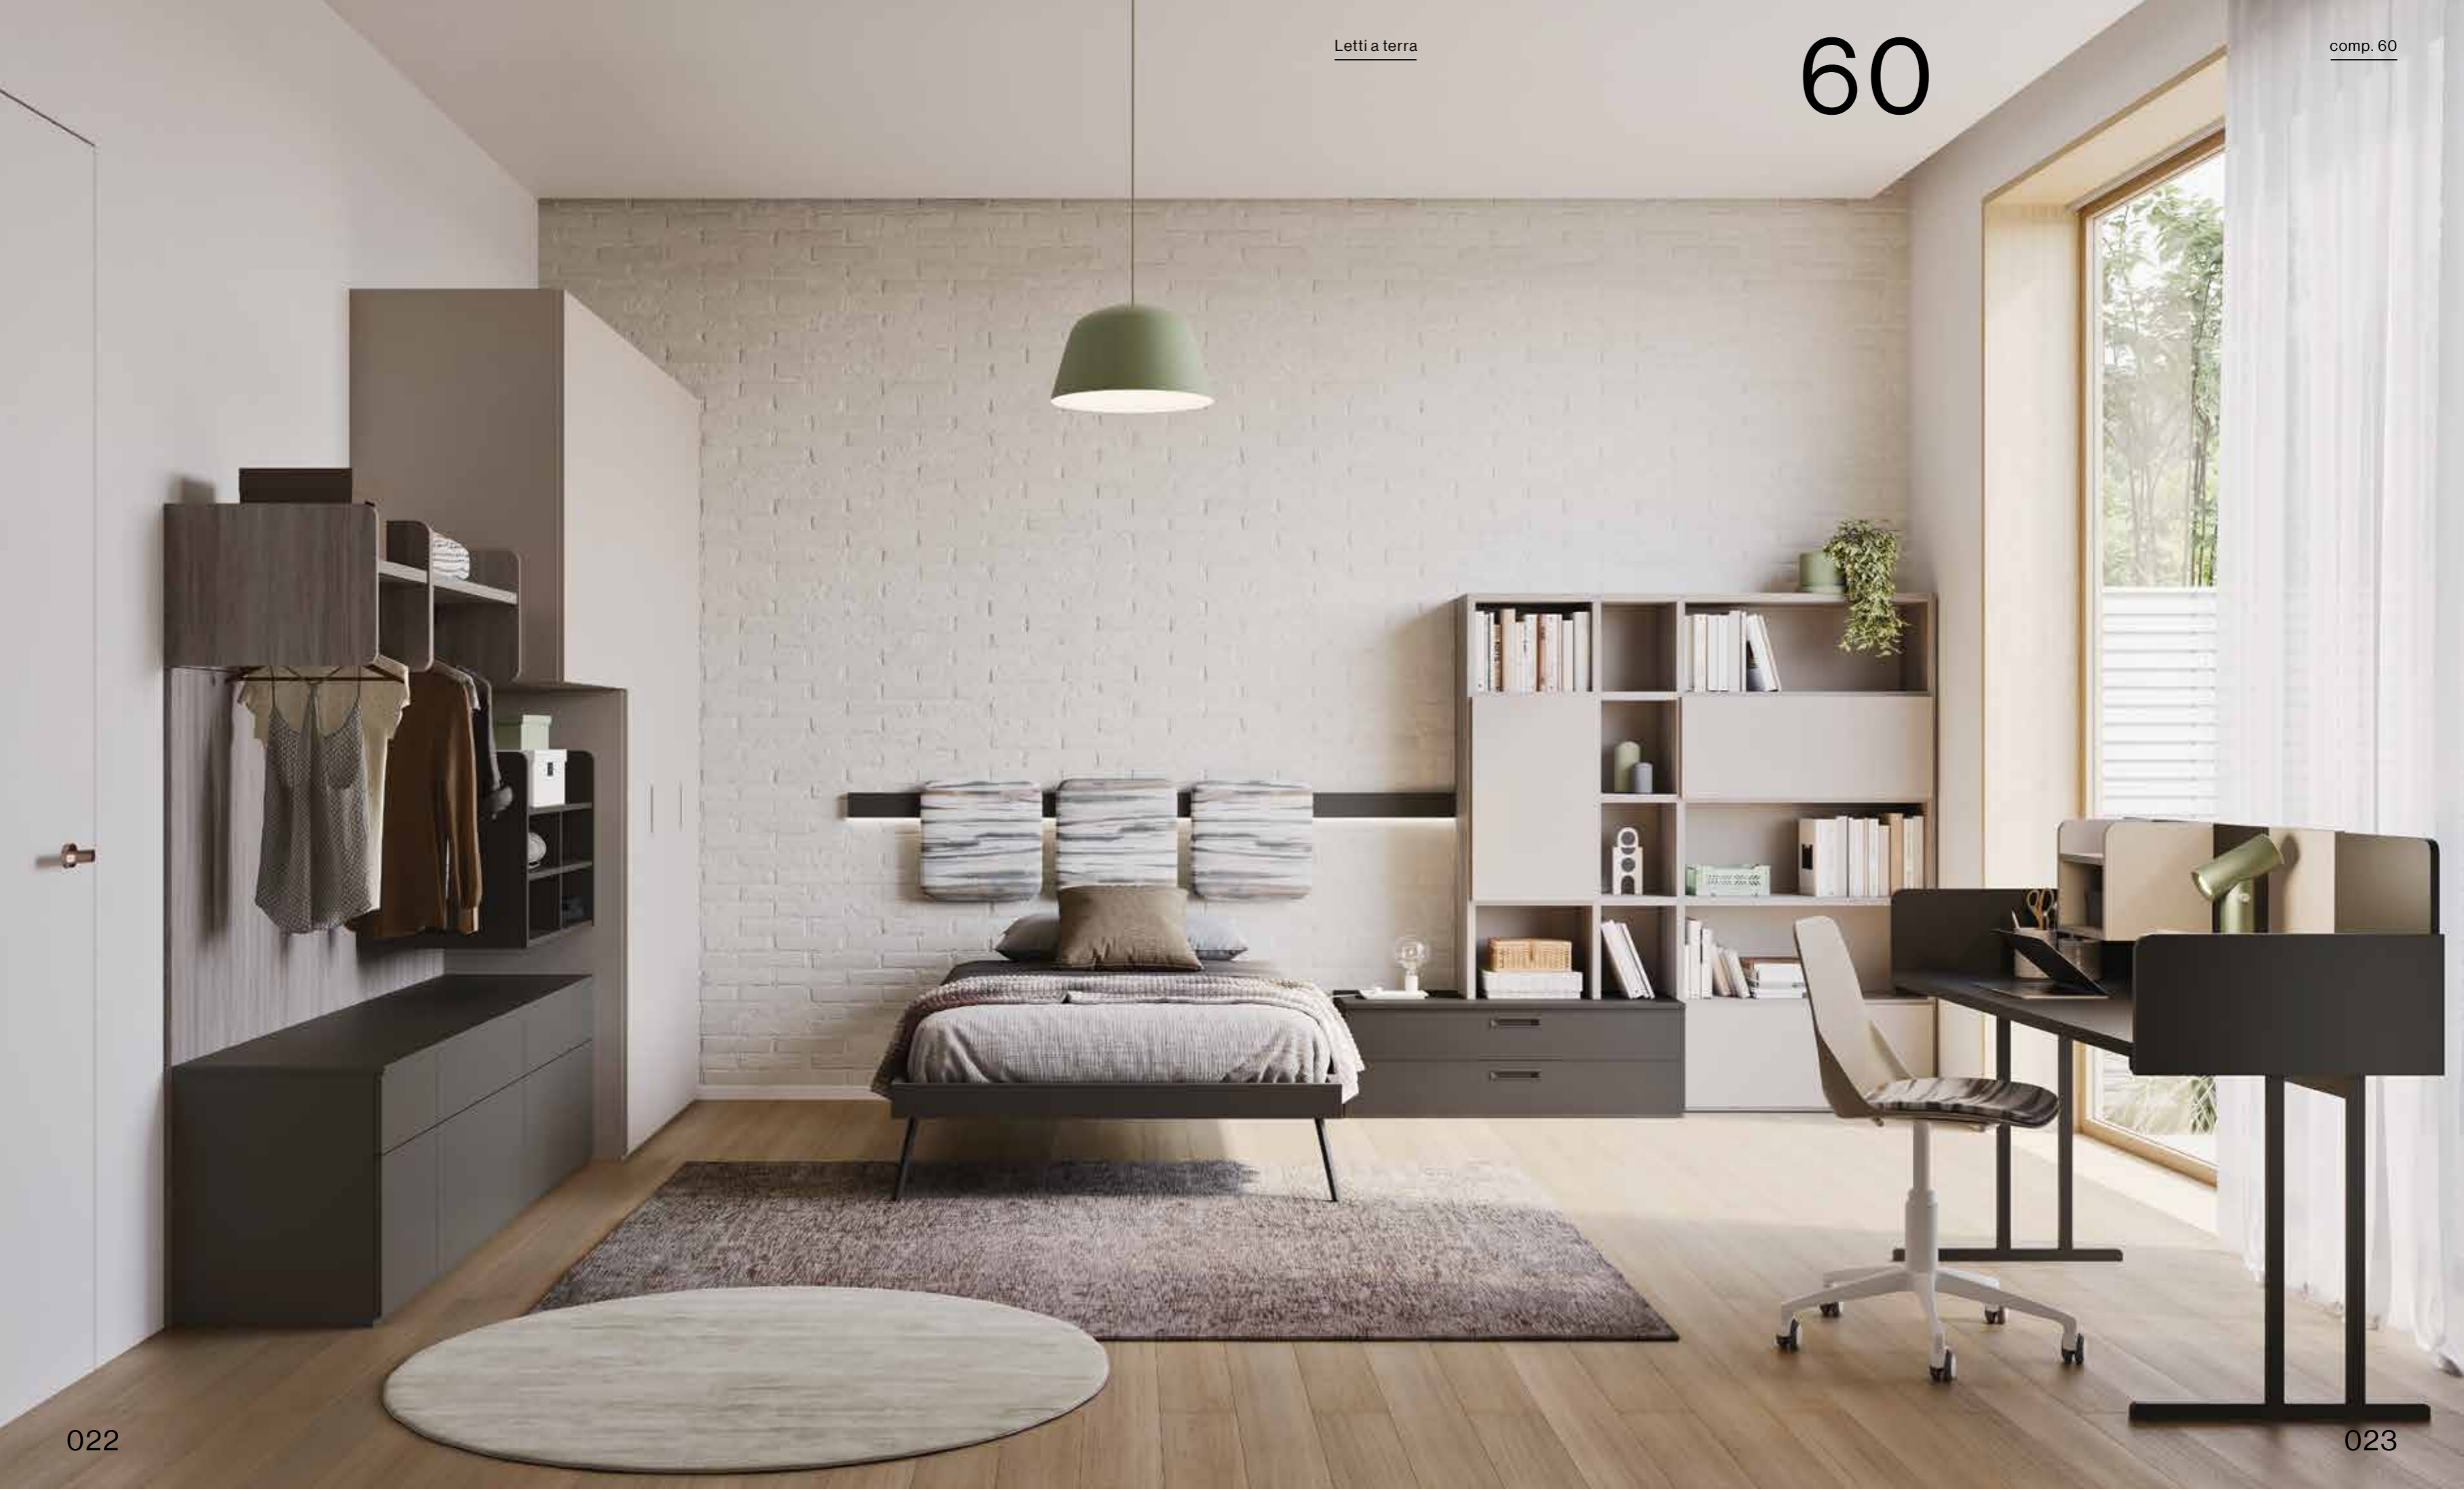

Rovere

Grigio

Lavagna

Tessuto  
Demetra  
D009

Giroletto dritto con piede Kios, barra Surf con pannelli imbottiti sagomati, base a terra e libreria a spalla.

*Straight bed frame with Kios feet, Surf supporting bar with upholstered panels, floor standing elements with bookcase units.*