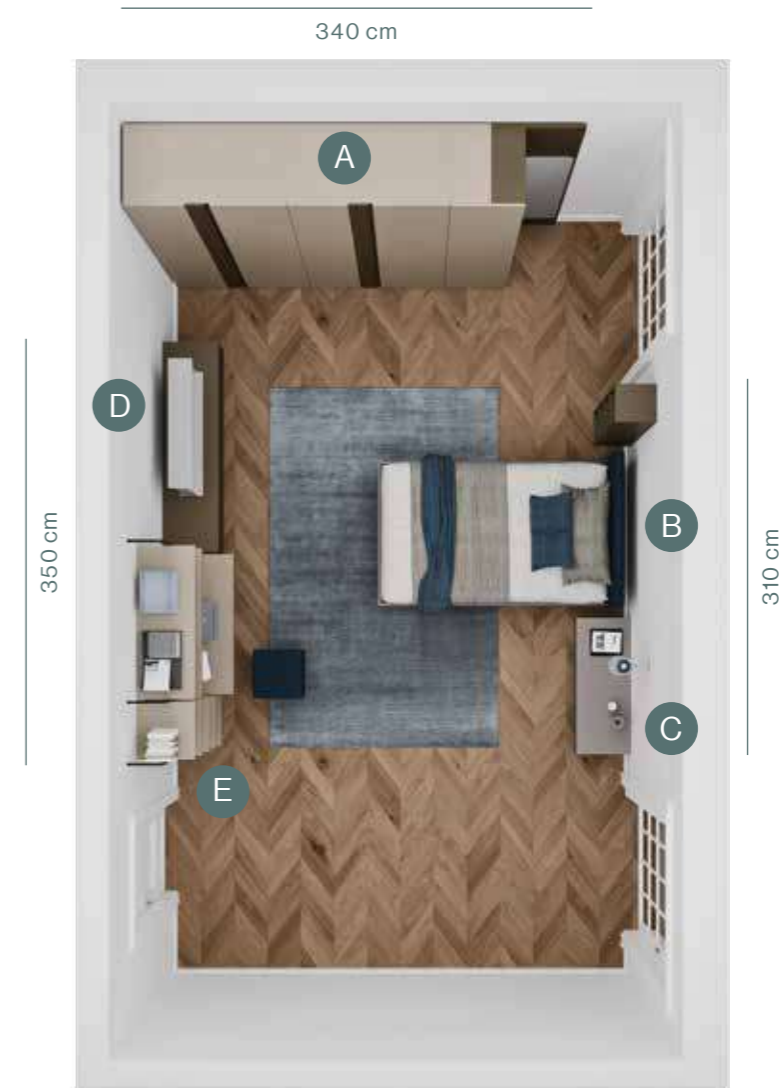

*Bed One with straight bed frame and upholstered headboard. Hanging Box elements with drawers and hanging bookcase.*

ambiente 18 mq

lui / lei