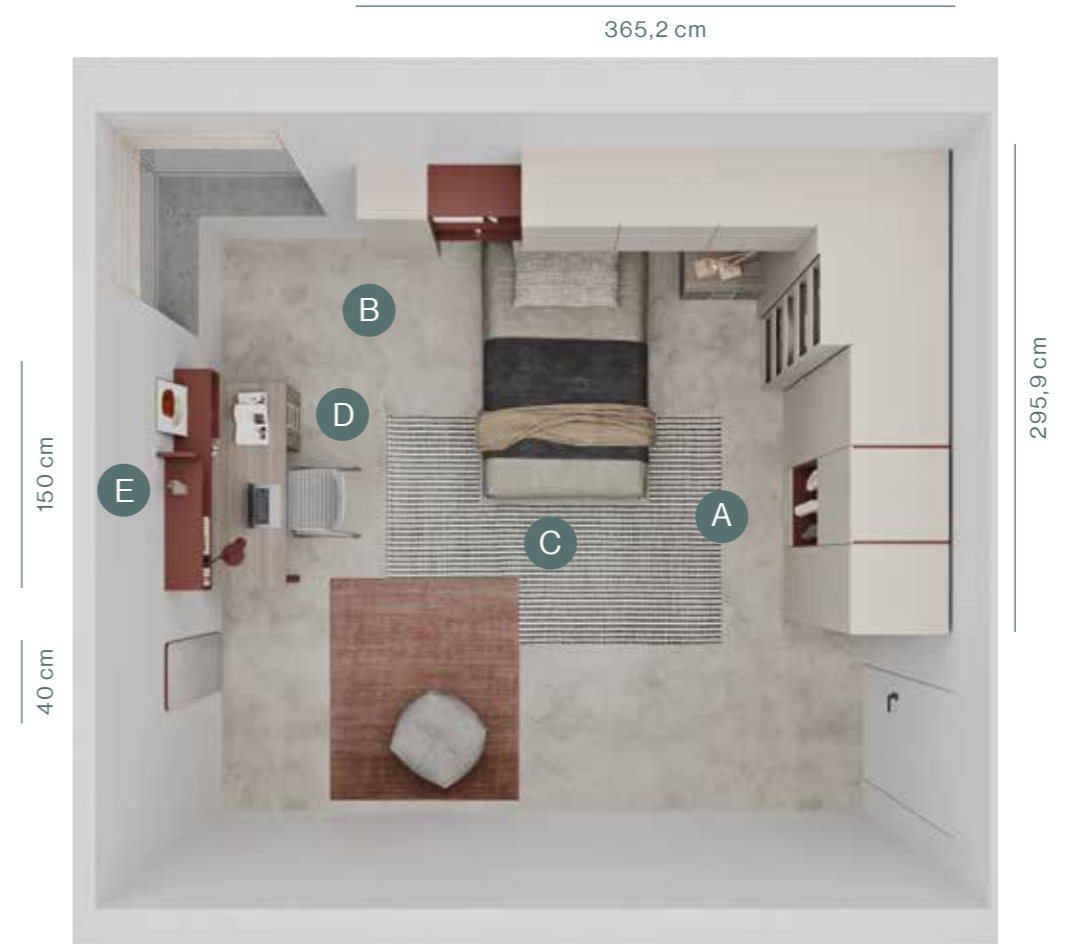

ambiente 17 mq

61

- A - Armadio con libreria scorrevole Covert / Wardrobe with Covert sliding bookcase
- B - Box pensili / Hanging Box elements
- C - Letto Strike / Strike bed
- D - Scrivania con sedia Ekiye / Desk with Ekiye chair
- E - Mensole Elle / Elle shelves

Ossidato

Seta

Mattone