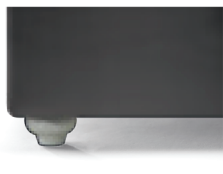

Piede **CLASSIC**
H cm 10, colori bianco, naturale, wengè
H 10 cm, colours white, natural, wengè