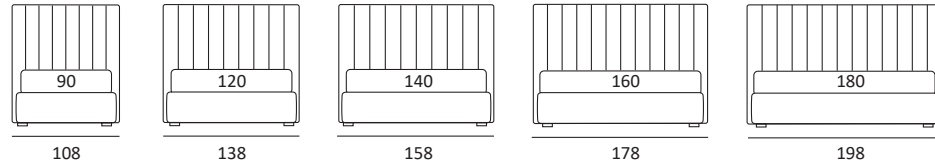

NOVEL STYLE

DI SERIE:
Piede in legno **Cubic** h cm 6, colore wengè

OPTIONAL:
Piede in legno **Cubic** h cm 6-10, colori grigio, wengè
Piede in legno **Classic** h cm 10, colori bianco, naturale, wengè
Ruote Carry

AS STANDARD:
Cubic wooden foot H 6 cm, colour: wenge

OPTIONALS:
Cubic wooden foot H 6-10 cm, colours: grey, wenge
Classic wooden foot H 10 cm, colours: white, natural, wenge
Carry wheels

NOVEL STYLE COMPATTO