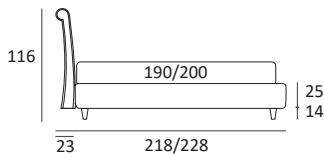

NOVEL STYLE

DI SERIE:
Piede in legno **Cubic** h cm 6, colore wengè

OPTIONAL:
Piede in legno **Cubic** h cm 6-10, colori grigio, wengè
Piede in legno **Classic** h cm 10, colori bianco, naturale, wengè
Ruote Carry

AS STANDARD:
Cubic wooden foot H 6 cm, colour: wenge

OPTIONALS:
Cubic wooden foot H 6-10 cm, colours: grey, wenge
Classic wooden foot H 10 cm, colours: white, natural, wenge
Carry wheels

NOVEL STYLE COMPATTO