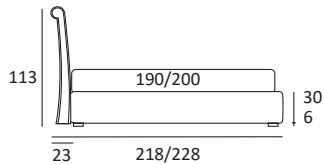

NOVEL STYLE

DI SERIE:
Piede in legno **Cubic** h cm 6, colore wengè

OPTIONAL:
Piede in legno **Cubic** h cm 6-10, colori grigio, wengè
Piede in legno **Classic** h cm 10, colori bianco, naturale, wengè
Ruote Carry

AS STANDARD:
Cubic wooden foot H 6 cm, colour: wenge

OPTIONALS:
Cubic wooden foot H 6-10 cm, colours: grey, wenge
Classic wooden foot H 10 cm, colours: white, natural, wenge
Carry wheels

NOVEL STYLE COMPATTO