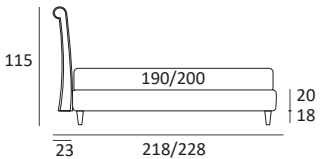

NOVEL STYLE LIFT

DI SERIE:
Piede in legno **Log** h cm 18, colore wengè

OPTIONAL:
Piede in legno **Log** e **Classic** h cm 18, colori bianco, naturale, wengè
Piede in metallo **Bill** h cm 18, finitura marrone moka

AS STANDARD:
Log wooden foot H 18 cm, colour: wenge

OPTIONALS:
Log and **Classic** wooden foot H 18 cm, colours: white, natural, wenge
Bill metal foot H 18 cm, brown mocha finish