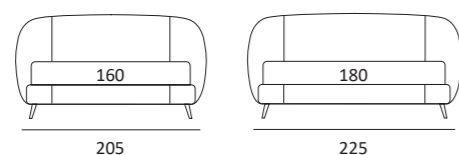

SET

DI SERIE:
Piede in legno **Cubic** h cm 6, colore wengè

OPTIONAL:
Piede in legno **Cubic** h cm 6-10, colori grigio, wengè
Ruote **Carry**

AS STANDARD:
Cubic wooden foot H 6 cm, colour: wenge

OPTIONALS:
Cubic wooden foot H 6-10 cm, colours: grey, wenge
Carry wheels

SET COMPATTO

DI SERIE:
Piede in legno **Log** h cm 14, colore wengè

OPTIONAL:
Piede in legno **Log** h cm 14, colori bianco, naturale
Piede in metallo **Bill** e **Tube** h cm 14, finitura marrone moka
Piede in metallo **Glam** e **Wily** h cm 14, finitura cromo, colori polvere, seta
Piede in metallo **Hop** h cm 14, finitura manganese

AS STANDARD:
Log wooden foot H 14 cm, colour: wenge

OPTIONALS:
Log wooden foot H 14 cm, colours: white, natural
Bill and **Tube** metal foot H 14 cm, brown mocha finish
Glam and **Wily** metal foot H 14 cm, chrome finish, colours: powder, silk
Hop metal foot H 14 cm, manganese finish

SET LIFT

DI SERIE:
Piede in legno **Log** h cm 18, colore wengè

OPTIONAL:
Piede in legno **Log** h cm 18, colori bianco, naturale
Piede in metallo **Bill** e **Tube** h cm 18, finitura marrone moka
Piede in metallo **Glam** e **Wily** h cm 18, finitura cromo, colori polvere, seta
Piede in metallo **Hop** h cm 18, finitura manganese

AS STANDARD:
Log wooden foot H 18 cm, colour: wenge

OPTIONALS:
Log wooden foot H 18 cm, colours: white, natural
Bill and **Tube** metal foot H 18 cm, brown mocha finish
Glam and **Wily** metal foot H 18 cm, chrome finish, colours: powder, silk
Hop metal foot H 18 cm, manganese finish

Tipologie piedi e ruote / Feet and Wheels

PIEDI IN LEGNO WOOD FEET

PIEDI IN METALLO METAL FEET

RUOTA WHEEL