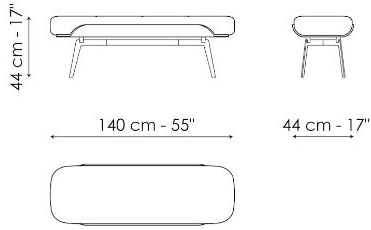

Data sheet

Olos bench

Width: 140cm

Depth: 44cm

Height: 44cm

Finishes

FRAME

Wood