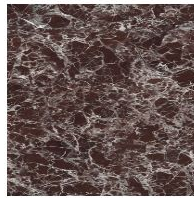

## Wood

**Veneered wood**  
Walnut Canaletto

**Veneered wood**  
Brushed coal oak

**Veneered wood**  
Brushed natural oak

## Ceramic

**Mat ceramic**  
Ardesia grey

**Glossy ceramic**  
Calacatta

**Silk finish ceramic**  
Calacatta macchia  
vecchia

**Mat ceramic**  
Graphite grey

**Glossy ceramic**  
Imperial grey

**Mat ceramic**  
Iridium white

**Mat ceramic**  
Laurent

**Glossy ceramic**  
Rosso imperiale

**Glossy ceramic**  
Black Onyx

**Glossy ceramic**  
Mountain peak