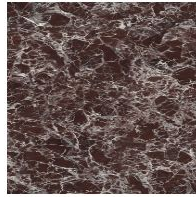

## Ceramic

**Mat ceramic**  
Ardesia grey

**Glossy ceramic**  
Calacatta

**Silk finish ceramic**  
Calacatta macchia  
vecchia

**Mat ceramic**  
Graphite grey

**Glossy ceramic**  
Imperial grey

**Mat ceramic**  
Iridium white

**Mat ceramic**  
Laurent

**Glossy ceramic**  
Rosso imperiale

**Glossy ceramic**  
Black Onyx

**Glossy ceramic**  
Mountain peak

---

Materials, fabrics, leathers, colors and finishes are approximate and may slightly differ from actual ones. You can find the complete collection of Bonaldo fabrics and leathers on the website