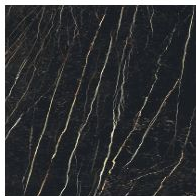

## Wood

**Veneered wood**  
Walnut Canaletto

**Veneered wood**  
Brushed coal oak

**Veneered wood**  
Brushed natural oak

**Solid wood**  
American walnut

**Solid wood**  
Brushed coal oak

**Solid wood**  
Brushed natural oak

## Ceramic

**Mat ceramic**  
Ardesia grey

**Glossy ceramic**  
Calacatta

**Silk finish ceramic**  
Calacatta macchia  
vecchia

**Mat ceramic**  
Graphite grey

**Glossy ceramic**  
Imperial grey

**Mat ceramic**  
Iridium white

**Mat ceramic**  
Laurent

**Glossy ceramic**  
Rosso imperiale

**Glossy ceramic**  
Black Onyx

**Glossy ceramic**  
Mountain peak

### Wood

**Solid wood**  
American walnut

**Solid wood**  
Brushed coal oak

**Solid wood**  
Brushed natural oak

Ceramic

**Mat ceramic**  
Ardesia grey

**Glossy ceramic**  
Calacatta

**Silk finish ceramic**  
Calacatta macchia  
vecchia