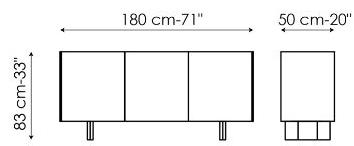

Data sheet

Width: 180cm
Depth: 50cm
Height: 65cm

Width: 180cm
Depth: 50cm
Height: 83cm

Width: 240cm
Depth: 50cm
Height: 65cm

Width: 240cm
Depth: 50cm
Height: 83cm

Finishes

TOP

Ceramic