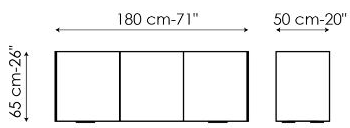

variants: with low feet, for those who prefer minimal silhouettes, or with diamond-shaped metal feet, for those who prefer objects with a strong personality. Available in versions with three or four doors, Outline stands out for the generous proportions and refined but discreet design, embellished by the choice of valuable materials.

Data sheet

Width: 180cm
Depth: 50cm
Height: 65cm

Width: 180cm
Depth: 50cm
Height: 83cm

Width: 240cm
Depth: 50cm
Height: 65cm

Width: 240cm
Depth: 50cm
Height: 83cm

Finishes

TOP

Ceramic