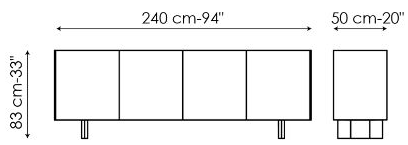

Data sheet

Width: 180cm
Depth: 50cm
Height: 65cm

Width: 180cm
Depth: 50cm
Height: 83cm

Width: 240cm
Depth: 50cm
Height: 65cm

Width: 240cm
Depth: 50cm
Height: 83cm

Finishes

TOP

Ceramic