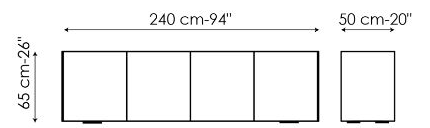

variants: with low feet, for those who prefer minimal silhouettes, or with diamond-shaped metal feet, for those who prefer objects with a strong personality. Available in versions with three or four doors, Outline stands out for the generous proportions and refined but discreet design, embellished by the choice of valuable materials.

Data sheet

Width: 180cm
Depth: 50cm
Height: 65cm

Width: 180cm
Depth: 50cm
Height: 83cm

Width: 240cm
Depth: 50cm
Height: 65cm

Width: 240cm
Depth: 50cm
Height: 83cm

Finishes

TOP

Ceramic