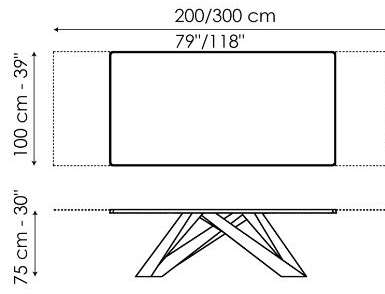

# Data sheet

Width: 160cm  
Depth: 90cm  
Height: ± 74cm

Width: 180cm  
Depth: 90cm  
Height: ± 74cm

Width: 200cm  
Depth: 100cm  
Height: ± 75cm

Width: 220cm  
Depth: 100cm  
Height: ± 75cm

Width: 250cm  
Depth: 100cm  
Height: ± 75cm

Width: 300cm  
Depth: 100-108cm  
Height: ± 75cm

Width: 300cm  
Depth: 120cm  
Height: ± 76cm

Width: 160-240cm  
Depth: 90cm  
Height: ± 75cm

Width: 180-260cm  
Depth: 90cm  
Height: ± 75cm

Width: 200-300cm  
Depth: 100cm  
Height: ± 75cm