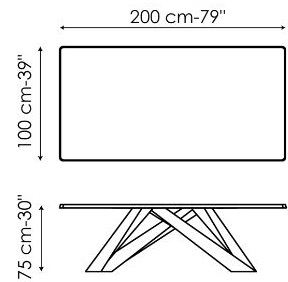

## Big Table

Designer: **Alain Gilles**

The inclination of the legs evokes dynamism, the linearity of the top bestows great visual stability. Whether stationary or in motion, the Big Table has a decidedly unusual personality. The Big Table's legs are in laser-cut steel in different sizes and geometric shapes, painted in numerous combinations of colours. The top, fixed or extending, is available in veneered or solid wood, ceramic or marble. A single-material version in

# Data sheet

Width: 160cm  
Depth: 90cm  
Height: ± 74cm

Width: 180cm  
Depth: 90cm  
Height: ± 74cm

Width: 200cm  
Depth: 100cm  
Height: ± 75cm

Width: 220cm  
Depth: 100cm  
Height: ± 75cm

Width: 250cm  
Depth: 100cm  
Height: ± 75cm

Width: 300cm  
Depth: 100-108cm  
Height: ± 75cm

Width: 300cm  
Depth: 120cm  
Height: ± 76cm

Width: 160-240cm  
Depth: 90cm  
Height: ± 75cm

Width: 180-260cm  
Depth: 90cm  
Height: ± 75cm

Width: 200-300cm  
Depth: 100cm  
Height: ± 75cm