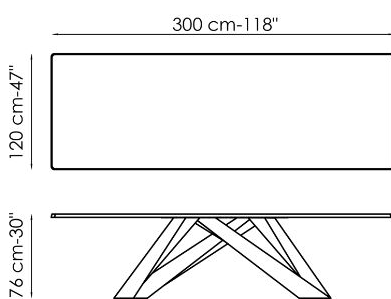

# Data sheet

Width: 160cm  
Depth: 90cm  
Height: ± 74cm

Width: 180cm  
Depth: 90cm  
Height: ± 74cm

Width: 200cm  
Depth: 100cm  
Height: ± 75cm

Width: 220cm  
Depth: 100cm  
Height: ± 75cm

Width: 250cm  
Depth: 100cm  
Height: ± 75cm

Width: 300cm  
Depth: 100-108cm  
Height: ± 75cm

Width: 300cm  
Depth: 120cm  
Height: ± 76cm

Width: 160-240cm  
Depth: 90cm  
Height: ± 75cm

Width: 180-260cm  
Depth: 90cm  
Height: ± 75cm

Width: 200-300cm  
Depth: 100cm  
Height: ± 75cm