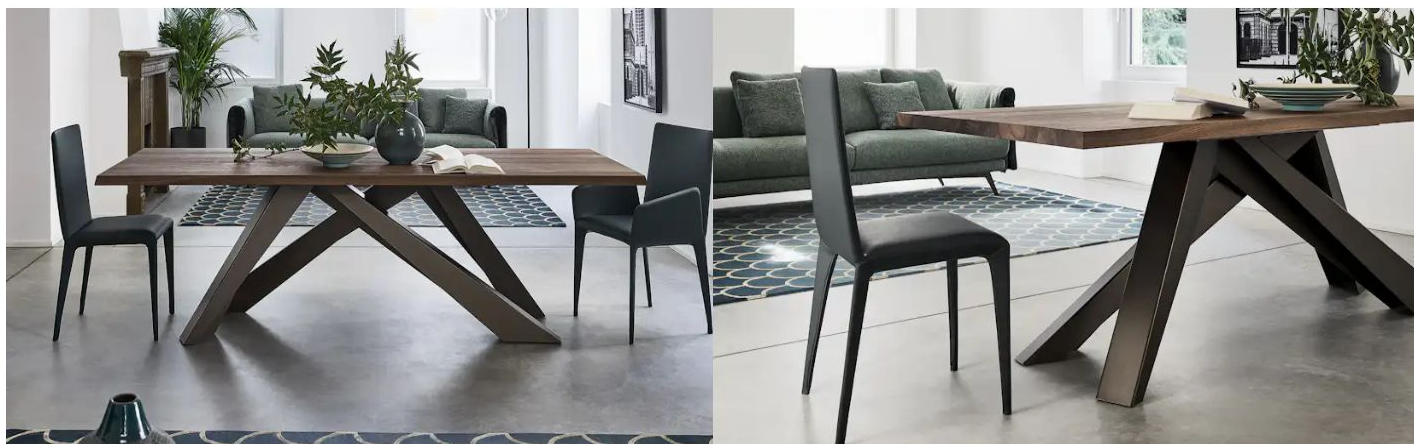

## Big Table

Designer: **Alain Gilles**

The inclination of the legs evokes dynamism, the linearity of the top bestows great visual stability. Whether stationary or in motion, the Big Table has a decidedly unusual personality. The Big Table's legs are in laser-cut steel in different sizes and geometric shapes, painted in numerous combinations of colours. The top, fixed or extending, is available in veneered or solid wood, ceramic or marble. A single-material version in

hand-spatulated clay in different colours enriches the collection. Adaptable, sculptural, a reliable central feature in traditional or more contemporary contexts thanks to the numerous possibilities of personalisation, the Big Table has become the icon of Bonaldo style. For this reason, to celebrate 10 years since the launch of Big Table, a Special Edition was created in 2019 in Saint Denis marble.