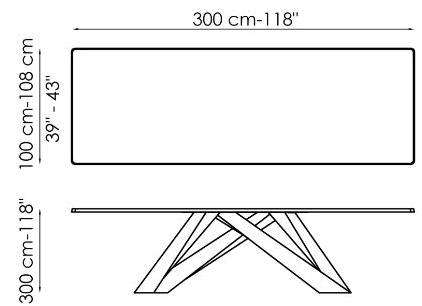

# Data sheet

Width: 160cm  
Depth: 90cm  
Height: ± 74cm

Width: 180cm  
Depth: 90cm  
Height: ± 74cm

Width: 200cm  
Depth: 100cm  
Height: ± 75cm

Width: 220cm  
Depth: 100cm  
Height: ± 75cm

Width: 250cm  
Depth: 100cm  
Height: ± 75cm

Width: 300cm  
Depth: 100-108cm  
Height: ± 75cm

Width: 300cm  
Depth: 120cm  
Height: ± 76cm

Width: 160-240cm  
Depth: 90cm  
Height: ± 75cm

Width: 180-260cm  
Depth: 90cm  
Height: ± 75cm

Width: 200-300cm  
Depth: 100cm  
Height: ± 75cm