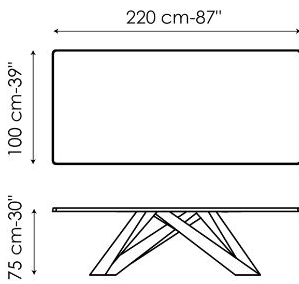

# Data sheet

Width: 160cm  
Depth: 90cm  
Height: ± 74cm

Width: 180cm  
Depth: 90cm  
Height: ± 74cm

Width: 200cm  
Depth: 100cm  
Height: ± 75cm

Width: 220cm  
Depth: 100cm  
Height: ± 75cm

Width: 250cm  
Depth: 100cm  
Height: ± 75cm

Width: 300cm  
Depth: 100-108cm  
Height: ± 75cm

Width: 300cm  
Depth: 120cm  
Height: ± 76cm

Width: 160-240cm  
Depth: 90cm  
Height: ± 75cm

Width: 180-260cm  
Depth: 90cm  
Height: ± 75cm

Width: 200-300cm  
Depth: 100cm  
Height: ± 75cm