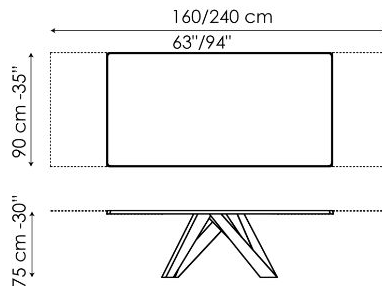

# Data sheet

Width: 160cm  
Depth: 90cm  
Height: ± 74cm

Width: 180cm  
Depth: 90cm  
Height: ± 74cm

Width: 200cm  
Depth: 100cm  
Height: ± 75cm

Width: 220cm  
Depth: 100cm  
Height: ± 75cm

Width: 250cm  
Depth: 100cm  
Height: ± 75cm

Width: 300cm  
Depth: 100-108cm  
Height: ± 75cm

Width: 300cm  
Depth: 120cm  
Height: ± 76cm

Width: 160-240cm  
Depth: 90cm  
Height: ± 75cm

Width: 180-260cm  
Depth: 90cm  
Height: ± 75cm

Width: 200-300cm  
Depth: 100cm  
Height: ± 75cm