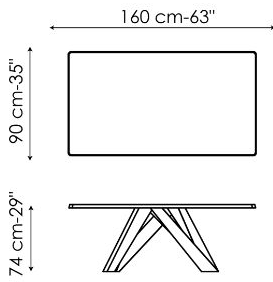

## Big Table

Designer: **Alain Gilles**

The inclination of the legs evokes dynamism, the linearity of the top bestows great visual stability. Whether stationary or in motion, the Big Table has a decidedly unusual personality. The Big Table's legs are in laser-cut steel in different sizes and geometric shapes, painted in numerous combinations of colours. The top, fixed or extending, is available in veneered or solid wood, ceramic or marble. A single-material version in

# Data sheet

Width: 160cm  
Depth: 90cm  
Height: ± 74cm

Width: 180cm  
Depth: 90cm  
Height: ± 74cm

Width: 200cm  
Depth: 100cm  
Height: ± 75cm

Width: 220cm  
Depth: 100cm  
Height: ± 75cm

Width: 250cm  
Depth: 100cm  
Height: ± 75cm

Width: 300cm  
Depth: 100-108cm  
Height: ± 75cm

Width: 300cm  
Depth: 120cm  
Height: ± 76cm

Width: 160-240cm  
Depth: 90cm  
Height: ± 75cm

Width: 180-260cm  
Depth: 90cm  
Height: ± 75cm

Width: 200-300cm  
Depth: 100cm  
Height: ± 75cm