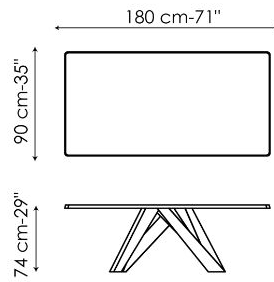

## Big Table

Designer: **Alain Gilles**

The inclination of the legs evokes dynamism, the linearity of the top bestows great visual stability. Whether stationary or in motion, the Big Table has a decidedly unusual personality. The Big Table's legs are in laser-cut steel in different sizes and geometric shapes, painted in numerous combinations of colours. The top, fixed or extending, is available in veneered or solid wood, ceramic or marble. A single-material version in

# Data sheet

Width: 160cm  
Depth: 90cm  
Height: ± 74cm

Width: 180cm  
Depth: 90cm  
Height: ± 74cm

Width: 200cm  
Depth: 100cm  
Height: ± 75cm

Width: 220cm  
Depth: 100cm  
Height: ± 75cm

Width: 250cm  
Depth: 100cm  
Height: ± 75cm

Width: 300cm  
Depth: 100-108cm  
Height: ± 75cm

Width: 300cm  
Depth: 120cm  
Height: ± 76cm

Width: 160-240cm  
Depth: 90cm  
Height: ± 75cm

Width: 180-260cm  
Depth: 90cm  
Height: ± 75cm

Width: 200-300cm  
Depth: 100cm  
Height: ± 75cm