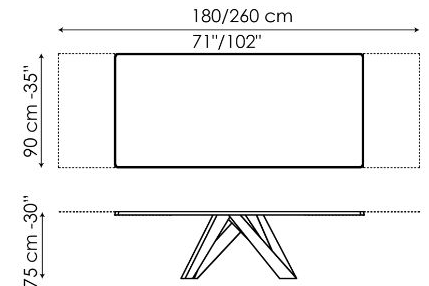

# Data sheet

Width: 160cm  
Depth: 90cm  
Height: ± 74cm

Width: 180cm  
Depth: 90cm  
Height: ± 74cm

Width: 200cm  
Depth: 100cm  
Height: ± 75cm

Width: 220cm  
Depth: 100cm  
Height: ± 75cm

Width: 250cm  
Depth: 100cm  
Height: ± 75cm

Width: 300cm  
Depth: 100-108cm  
Height: ± 75cm

Width: 300cm  
Depth: 120cm  
Height: ± 76cm

Width: 160-240cm  
Depth: 90cm  
Height: ± 75cm

Width: 180-260cm  
Depth: 90cm  
Height: ± 75cm

Width: 200-300cm  
Depth: 100cm  
Height: ± 75cm