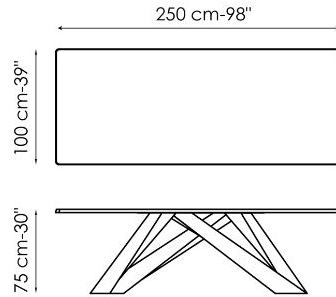

# Data sheet

Width: 160cm  
Depth: 90cm  
Height: ± 74cm

Width: 180cm  
Depth: 90cm  
Height: ± 74cm

Width: 200cm  
Depth: 100cm  
Height: ± 75cm

Width: 220cm  
Depth: 100cm  
Height: ± 75cm

Width: 250cm  
Depth: 100cm  
Height: ± 75cm

Width: 300cm  
Depth: 100-108cm  
Height: ± 75cm

Width: 300cm  
Depth: 120cm  
Height: ± 76cm

Width: 160-240cm  
Depth: 90cm  
Height: ± 75cm

Width: 180-260cm  
Depth: 90cm  
Height: ± 75cm

Width: 200-300cm  
Depth: 100cm  
Height: ± 75cm