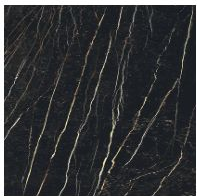

**Glossy ceramic**  
Imperial grey

**Glossy ceramic**  
Black Onyx

**Glossy ceramic**  
Mountain peak

**Glossy ceramic**  
Rosso imperiale

**Mat ceramic**  
Alaska White

**Mat ceramic**  
Augusta

## Wood

**Veneered wood**  
Walnut Canaletto

**Veneered wood**  
Brushed natural oak

**Veneered wood**  
Brushed coal oak

## Ceramic

**Mat ceramic**  
Ardesia grey

**Glossy ceramic**  
Calacatta

**Silk finish ceramic**  
Calacatta macchia  
vecchia

**Mat ceramic**  
Graphite grey

**Mat ceramic**  
Iridium white

**Mat ceramic**  
Laurent

**Glossy ceramic**  
Imperial grey

**Glossy ceramic**  
Black Onyx

**Glossy ceramic**  
Mountain peak

**Glossy ceramic**  
Rosso imperiale