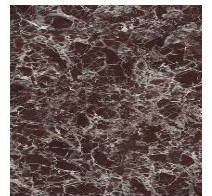

## Wood

**Veneered wood**  
Walnut Canaletto

**Veneered wood**  
Brushed natural oak

**Veneered wood**  
Brushed coal oak

## Ceramic

**Mat ceramic**  
Ardesia grey

**Glossy ceramic**  
Calacatta

**Silk finish ceramic**  
Calacatta macchia  
vecchia

**Mat ceramic**  
Graphite grey

**Mat ceramic**  
Iridium white

**Mat ceramic**  
Laurent

**Glossy ceramic**  
Imperial grey

**Glossy ceramic**  
Black Onyx

**Glossy ceramic**  
Mountain peak

**Glossy ceramic**  
Rosso imperiale