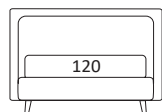

FLUX

128

158

178

198

218

Cuscini reclinabili
Recliner cushions

DI SERIE:
Piede in legno **Cubic** h cm 6, colore wengè

OPTIONAL:
Piede in legno **Cubic** h cm 6-10, colori grigio, wengè
Ruote **Carry**

AS STANDARD:
Cubic wooden foot H 6 cm, colour: wenge

OPTIONALS:
Cubic wooden foot H 6-10 cm, colours: grey, wenge
Carry wheels

FLUX LIFT

128

158

178

198

218

Cuscini reclinabili
Recliner cushions

DI SERIE:
Piede in legno **Log** h cm 18, colore wengè

OPTIONAL:
Piede in legno **Log** h cm 18, colori bianco, naturale
Piede in metallo **Bill** e **Tube** h cm 18, finitura marrone moka
Piede in metallo **Glam**, **Peak** e **Wily** h cm 18, finitura cromo, colori polvere, seta
Piede in metallo **Hop** h cm 18, finitura manganese

AS STANDARD:
Log wooden foot H 18 cm, colour: wenge

OPTIONALS:
Log wooden foot H 18 cm, colours: white, natural
Bill and **Tube** metal foot H 18 cm, brown mocha finish
Glam, **Peak** and **Wily** metal foot H 18 cm, chrome finish, colours: powder, silk
Hop metal foot H 18 cm, manganese finish

Tipologie piedi e ruote / Feet and Wheels

PIEDI IN LEGNO WOOD FEET

Piede **CUBIC**
H cm 6-10, colori grigio, wengè
H 6-10 cm, colours grey, wenge

Piede **LOG**
H cm 14-18, colori bianco, naturale, wengè
H 14-18 cm, colours white, natural, wenge

PIEDI IN METALLO METAL FEET

Piede **BILL**
H cm 14-18, finitura marrone moka
H 14-18 cm, brown mocha finish

Piede **GLAM**
H cm 14-18-24, finitura cromo, colori polvere, seta
H 14-18-24 cm, chrome finish, colours powder, silk

Piede **HOP**
H cm 14-18-24, finitura manganese
H 14-18-24 cm, manganese finish

Piede **PEAK**
H cm 14-18, finitura cromo, colori polvere, seta
H 14-18 cm, chrome finish, colours powder, silk

Piede **TUBE**
H cm 14-18, finitura marrone moka
H 14-18 cm, brown mocha finish

Piede **WILY**
H cm 14-18-24, finitura cromo, colori polvere, seta
H 14-18-24 cm, chrome finish, colours powder, silk

RUOTA WHEEL