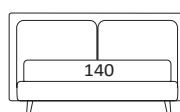

FLUX

128

158

178

198

218

Cuscini reclinabili
Recliner cushions

DI SERIE:
Piede in legno **Cubic** h cm 6, colore wengè

OPTIONAL:
Piede in legno **Cubic** h cm 6-10, colori grigio, wengè
Ruote **Carry**

AS STANDARD:
Cubic wooden foot H 6 cm, colour: wenge

OPTIONALS:
Cubic wooden foot H 6-10 cm, colours: grey, wenge
Carry wheels

FLUX LIFT

128

158

178

198

218

Cuscini reclinabili
Recliner cushions

DI SERIE:
Piede in legno **Log** h cm 18, colore wengè

OPTIONAL:
Piede in legno **Log** h cm 18, colori bianco, naturale
Piede in metallo **Bill** e **Tube** h cm 18, finitura marrone moka
Piede in metallo **Glam**, **Peak** e **Wily** h cm 18, finitura cromo, colori polvere, seta
Piede in metallo **Hop** h cm 18, finitura manganese

AS STANDARD:
Log wooden foot H 18 cm, colour: wenge

OPTIONALS:
Log wooden foot H 18 cm, colours: white, natural
Bill and **Tube** metal foot H 18 cm, brown mocha finish
Glam, **Peak** and **Wily** metal foot H 18 cm, chrome finish, colours: powder, silk
Hop metal foot H 18 cm, manganese finish

Tipologie piedi e ruote / Feet and Wheels

PIEDI IN LEGNO WOOD FEET

Piede **CUBIC**
H cm 6-10, colori grigio, wengè
H 6-10 cm, colours grey, wenge

Piede **LOG**
H cm 14-18, colori bianco, naturale, wengè
H 14-18 cm, colours white, natural, wenge

PIEDI IN METALLO METAL FEET

Piede **BILL**
H cm 14-18, finitura marrone moka
H 14-18 cm, brown mocha finish

Piede **GLAM**
H cm 14-18-24, finitura cromo, colori polvere, seta
H 14-18-24 cm, chrome finish, colours powder, silk

Piede **HOP**
H cm 14-18-24, finitura manganese
H 14-18-24 cm, manganese finish

Piede **PEAK**
H cm 14-18, finitura cromo, colori polvere, seta
H 14-18 cm, chrome finish, colours powder, silk

Piede **TUBE**
H cm 14-18, finitura marrone moka
H 14-18 cm, brown mocha finish

Piede **WILY**
H cm 14-18-24, finitura cromo, colori polvere, seta
H 14-18-24 cm, chrome finish, colours powder, silk

RUOTA WHEEL