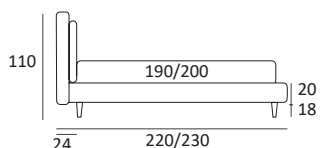

FLUX

128

158

178

198

218

Cuscini reclinabili
Recliner cushions

DI SERIE:
Piede in legno **Cubic** h cm 6, colore wengè

OPTIONAL:
Piede in legno **Cubic** h cm 6-10, colori grigio, wengè
Ruote **Carry**

AS STANDARD:
Cubic wooden foot H 6 cm, colour: wenge

OPTIONALS:
Cubic wooden foot H 6-10 cm, colours: grey, wenge
Carry wheels

FLUX LIFT

128

158

178

198

218

Cuscini reclinabili
Recliner cushions

DI SERIE:
Piede in legno **Log** h cm 18, colore wengè

OPTIONAL:
Piede in legno **Log** h cm 18, colori bianco, naturale
Piede in metallo **Bill** e **Tube** h cm 18, finitura marrone moka
Piede in metallo **Glam**, **Peak** e **Wily** h cm 18, finitura cromo, colori polvere, seta
Piede in metallo **Hop** h cm 18, finitura manganese

AS STANDARD:
Log wooden foot H 18 cm, colour: wenge

OPTIONALS:
Log wooden foot H 18 cm, colours: white, natural
Bill and **Tube** metal foot H 18 cm, brown mocha finish
Glam, **Peak** and **Wily** metal foot H 18 cm, chrome finish, colours: powder, silk
Hop metal foot H 18 cm, manganese finish

Tipologie piedi e ruote / Feet and Wheels

PIEDI IN LEGNO WOOD FEET

Piede **CUBIC**
H cm 6-10, colori grigio, wengè
H 6-10 cm, colours grey, wenge

Piede **LOG**
H cm 14-18, colori bianco, naturale, wengè
H 14-18 cm, colours white, natural, wenge

PIEDI IN METALLO METAL FEET

Piede **BILL**
H cm 14-18, finitura marrone moka
H 14-18 cm, brown mocha finish

Piede **GLAM**
H cm 14-18-24, finitura cromo, colori polvere, seta
H 14-18-24 cm, chrome finish, colours powder, silk

Piede **HOP**
H cm 14-18-24, finitura manganese
H 14-18-24 cm, manganese finish

Piede **PEAK**
H cm 14-18, finitura cromo, colori polvere, seta
H 14-18 cm, chrome finish, colours powder, silk

Piede **TUBE**
H cm 14-18, finitura marrone moka
H 14-18 cm, brown mocha finish

Piede **WILY**
H cm 14-18-24, finitura cromo, colori polvere, seta
H 14-18-24 cm, chrome finish, colours powder, silk

RUOTA WHEEL